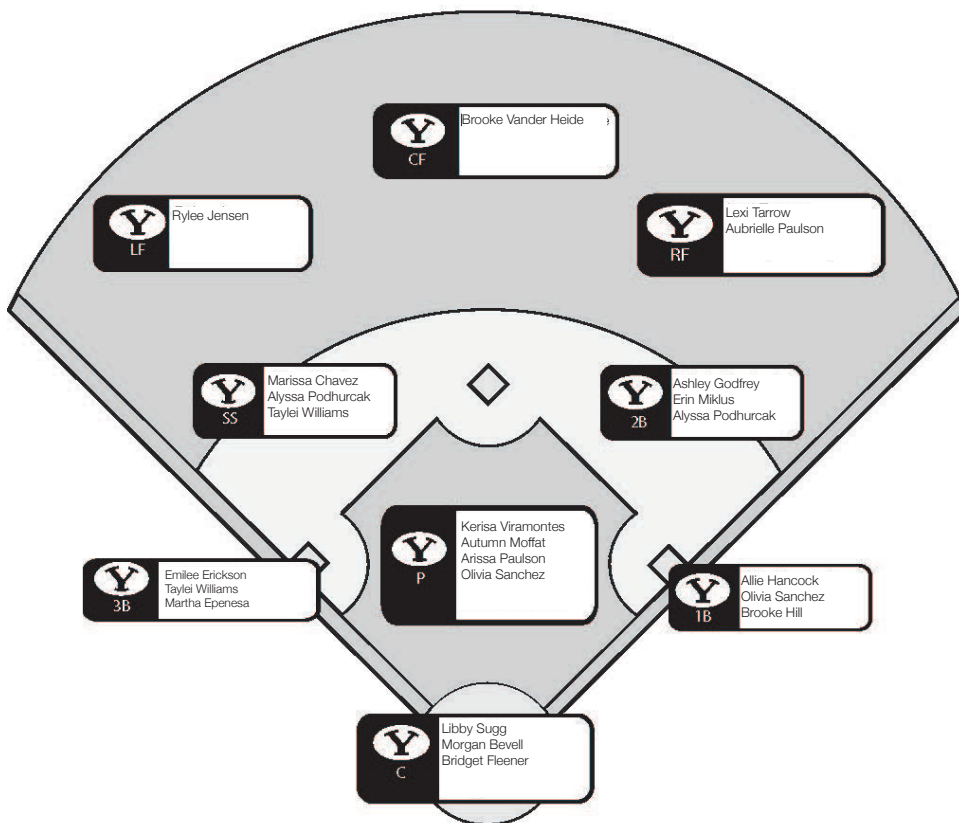

SOFTBALL CONTACTS

Ari Davis
Softball Media Relations Director
Office: (801) 422-8999
Cell: (801) 243-8265
Email: softball_sid@byu.edu

Kenny Cox
Assistant Softball Media Relations
Office: (801) 422-9769; Cell: (801)420-7703
Email: kenny_cox@byu.edu

Duff Tittle
Associate AD/Communications
Office: (801) 422-8948; Cell: (801) 372-4401
Email: duff_tittle@byu.edu

Athletic Communications Fax: (801) 422-0633
Mailing Address: 30 SFH, Provo, UT 84602-2239

BYU SOFTBALL BY THE NUMBERS

- **4** The Cougars welcome four newcomers onto this year's squad: Brooke Hill, Reggie Kanagawa, Aubrielle Paulson and Alyssa Podhurcak
- **7** Senior captain Libby Sugg ended the 2018 season ranked No. 7 nationally in RBI as well as No. 10 in RBI per game.
- **10** After taking the 2018 WCC title for the fifth time, BYU has won 10 conference championships in a row, spanning four different conferences (MWC, WAC, PCSC, WCC).
- **13** The Cougars will play 13 teams from all of the Power 5 conferences in 2018 including four from the SEC, three from both the Big 12 and Pac-12 and one from the ACC and Big Ten.
- **15** In the preseason USA Today/NFCA Coaches and the ESPN.com/USA Softball polls, BYU has 15 opponents ranked in the top 25.
- **23** Finishing the 2018 season, BYU ranked No. 23 nationally in slugging percentage at 0.476. The team was led by senior Libby Sugg with a slugging percentage of 0.707 ranking No. 58 nationally.

ROSTER BY POSITION