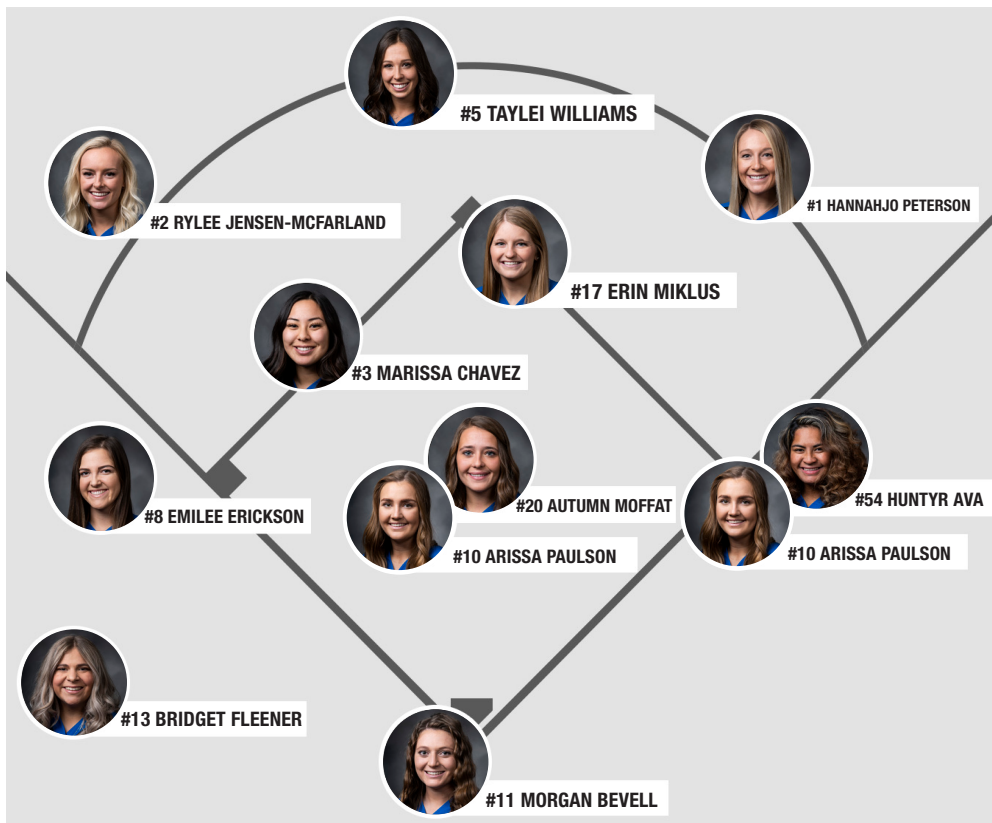

BYU IN THE NCAA

TEAM STAT RANKINGS

(as of 6/5/19)

Category	Value (ranking)
Batting Average	.0278 (113)
Double Plays Per Game	.038 (70)
Doubles Per Game	1.32 (91)
Earned Run Average	3.03 (85)
Fielding Percentage	0.960 (138)
Hit Batters	16 (19)
Home Runs Per Game	0.91 (58)
On Base Percentage	0.352 (140)
Scoring	4.71 (102)
Shutouts	6 (127)
Slugging Percentage	0.441 (70)
Stolen Bases Per Game	0.71 (192)
Strikeout-to-Walk Ratio	1.59 (129)
Triples Per Game	0.11 (210)
WL Percentage	0.536 (121)

INDIVIDUAL STAT RANKINGS

(as of 6/5/19)

Category	Name, value (ranking)
Hits	Rylee Jensen, 67 (81)
Runs per game	Rylee Jensen, 0.85 (89)
Total Bases	Rylee Jensen, 119 (60)

BYU PROJECTED STARTING LINEUP