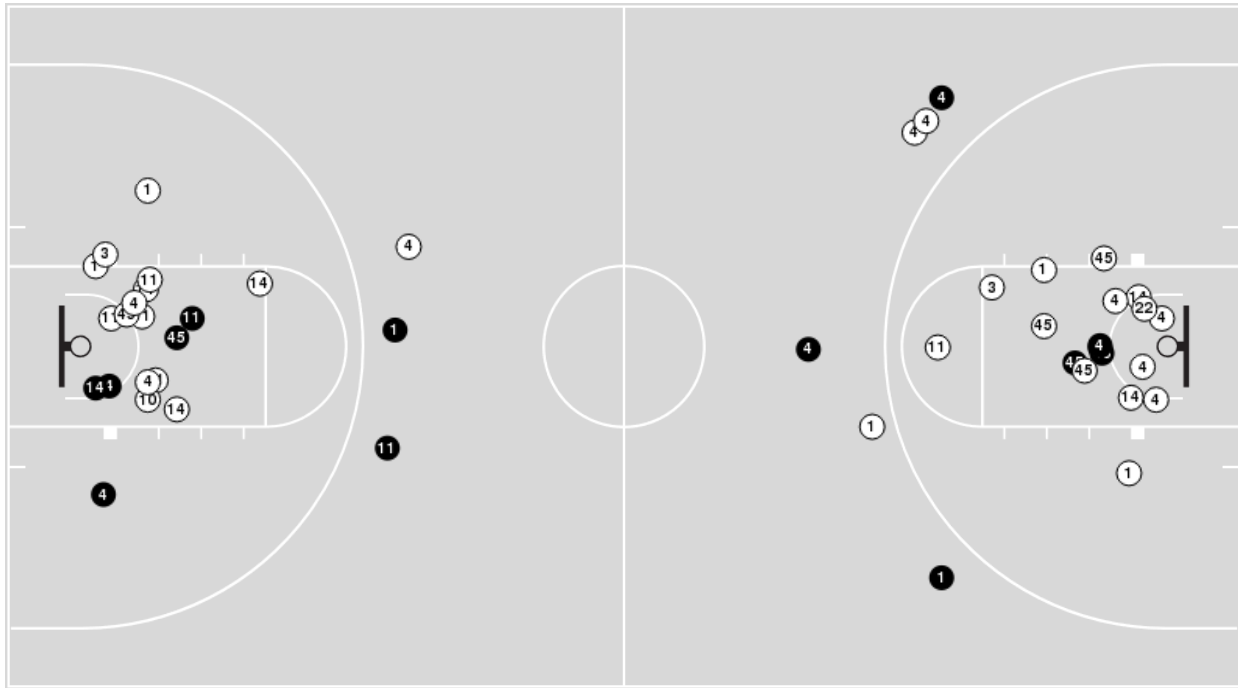

BYU at Pepperdine

02/09/21 Firestone Fieldhouse, Malibu
2020-21 Women's Basketball

Officials: Melissa Barlow, Cathi Cornell, Kimberly Hobbs

Players => 0, 1, 2, 3, 4, 5, 10, 11, 14, 15, 22, 23, 24, 32, 45 FG Types=>All Results=>All

Pepperdine

All Field Goals