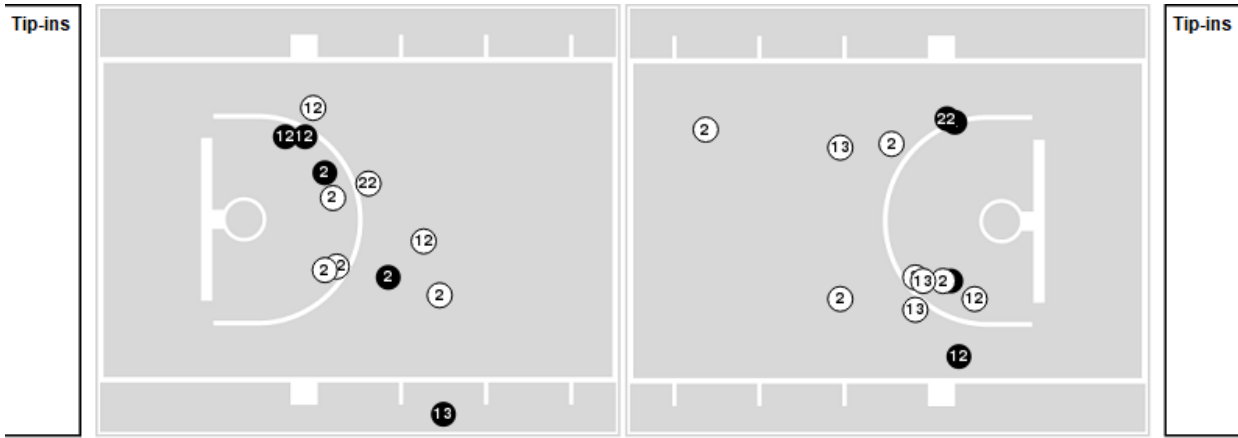

Blow Up Chart

● Made   ○ Missed   N - Player Number

BYU	M/A	%
Field Goals	21/65	32
2 Points	12/36	33
3 Points	9/29	31
Free Throws	6/8	75

BYU	M/A	%
Points in the Paint	16 (8 / 24)	33
Fast Break Points	4 (2/2)	100
Second Chance Points	13 (6/16)	38
Effective FG%	39