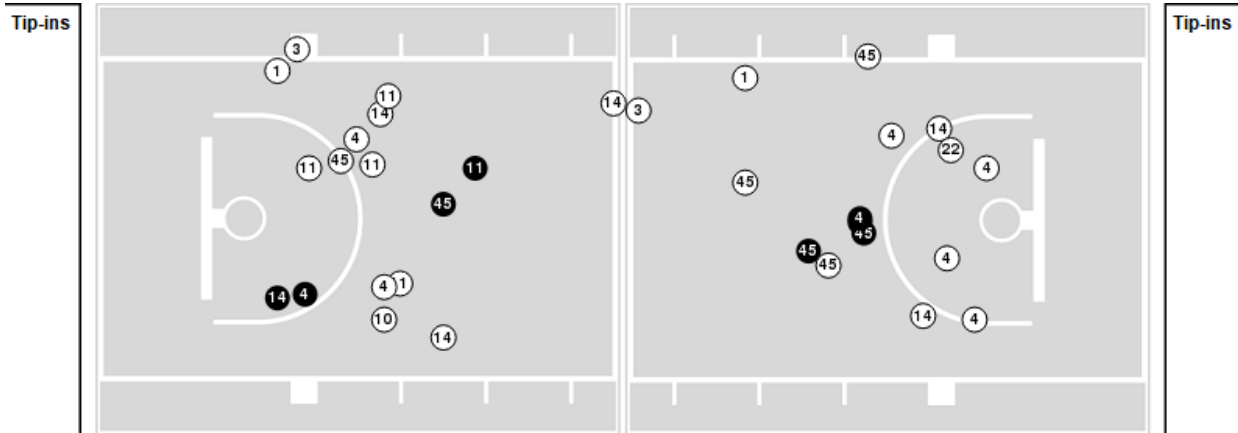

Pepperdine

All Field Goals

Blow Up Chart

● Made ○ Missed N - Player Number

Pepperdine	M/A	%
Field Goals	14/46	30
2 Points	9/37	24
3 Points	5/9	56
Free Throws	10/12	83

Pepperdine	M/A	%
Points in the Paint	16 (8 / 31)	26
Fast Break Points	4 (3/3)	100
Second Chance Points	6 (2/7)	29
Effective FG%	36	