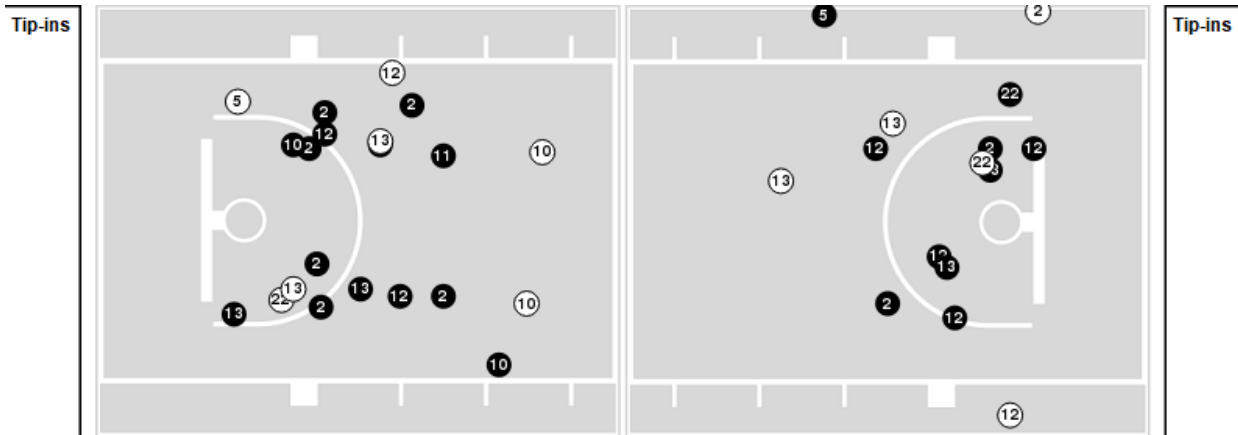

Blow Up Chart

● Made   ○ Missed   N - Player Number

BYU	M/A	%
Field Goals	32/62	52
2 Points	27/44	61
3 Points	5/18	28
Free Throws	6/10	60

BYU	M/A	%
Points in the Paint	46 (23 / 33)	70
Fast Break Points	7 (5/8)	63
Second Chance Points	13 (7/13)	54
Effective FG%	56