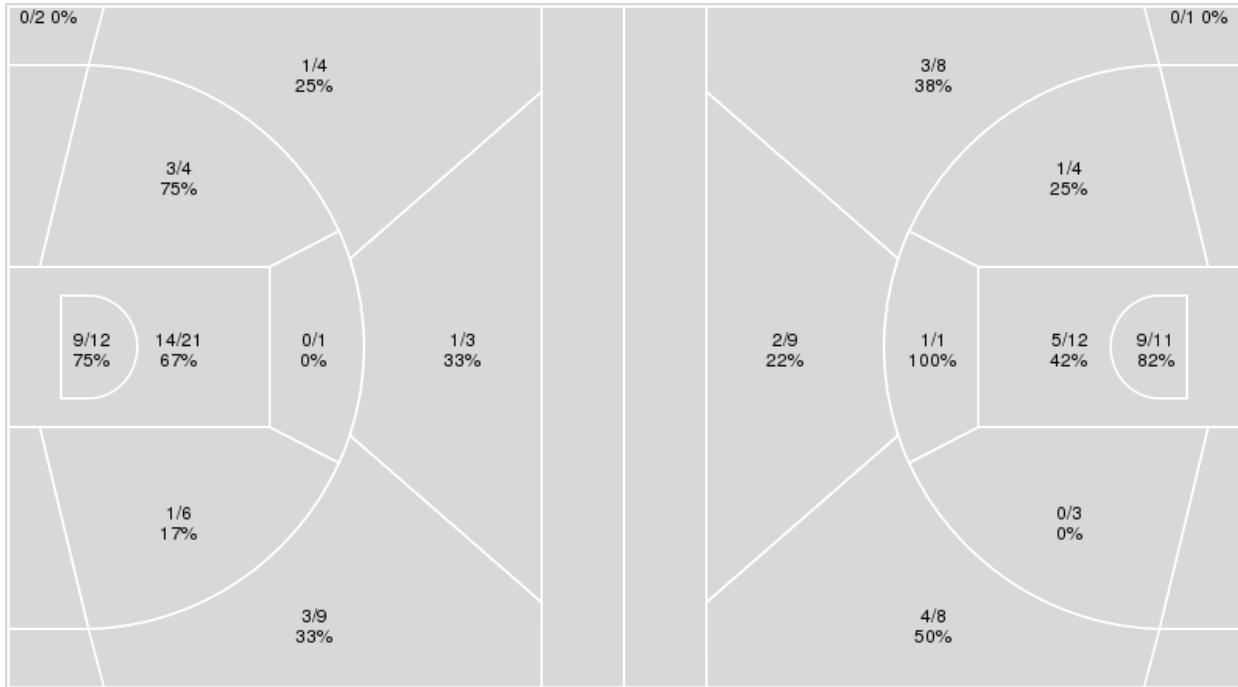

Portland at BYU

02/20/21 Marriott Center, Provo
2020-21 Women's Basketball

Game Time: 2:00 PM
Game Duration: 2:08
Attendance: 127

Officials: Michol Murray, Tyler Trimble, Sean Martin

{ Players => 1, 2, 3, 4, 5, 10, 11, 12, 13, 14, 15, 21, 22, 32, 34, 42; } FG
Types => All; Results => All;

{ Players => 1, 2, 4, 5, 10, 12, 14, 15, 21, 22, 23, 30, 32, 34, 44; } FG
Types => All; Results => All;

BYU

Portland

BYU	M/A	%
Field Goals	32/62	52
2 Points	27/44	61
3 Points	5/18	28
Free Throws	6/10	60

Portland	M/A	%
Field Goals	25/57	44
2 Points	16/31	52
3 Points	9/26	35
Free Throws	9/12	75