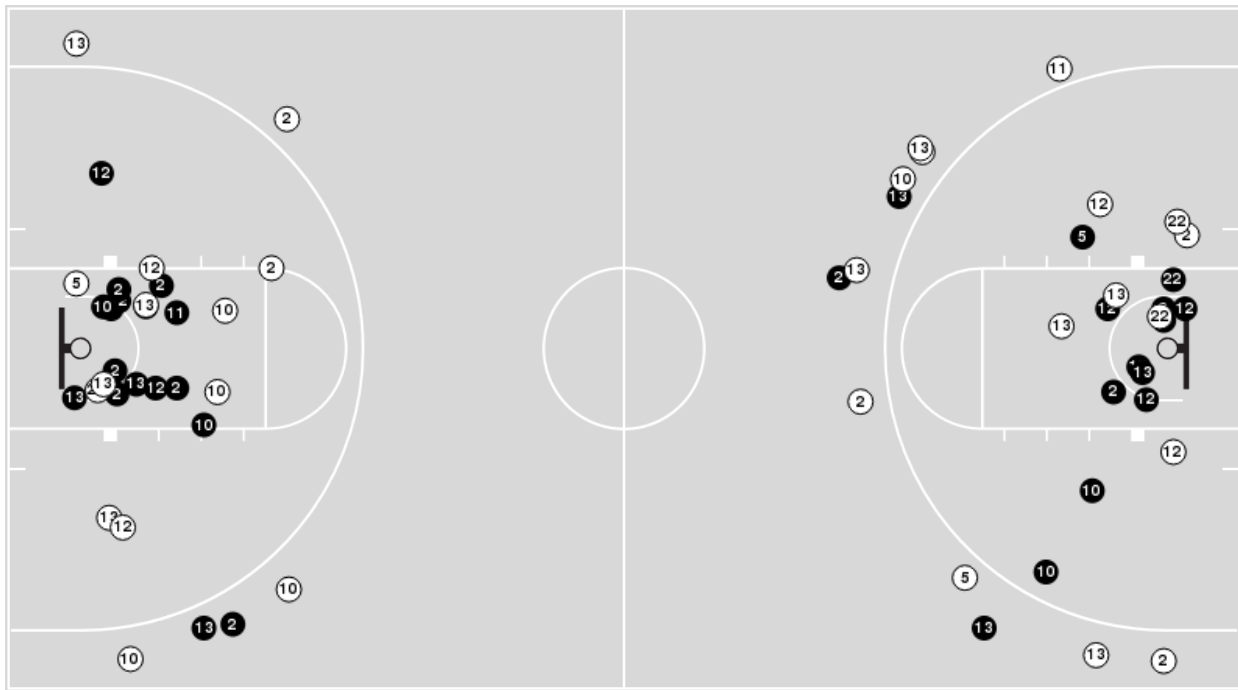

Portland at BYU

02/20/21 Marriott Center, Provo
2020-21 Women's Basketball

Game Time: 2:00 PM
Game Duration: 2:08
Attendance: 127

Officials: Michol Murray, Tyler Trimble, Sean Martin

Players => 1, 2, 3, 4, 5, 10, 11, 12, 13, 14, 15, 21, 22, 32, 34, 42FG Types=>AllResults=>All

BYU

All Field Goals