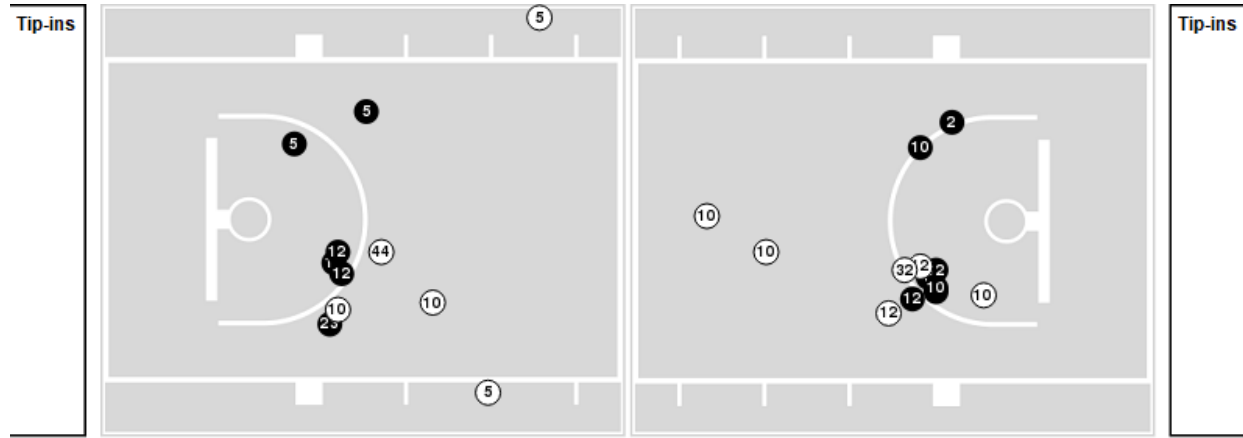

Blow Up Chart

● Made   ○ Missed   N - Player Number

Portland	M/A	%
Field Goals	25/57	44
2 Points	16/31	52
3 Points	9/26	35
Free Throws	9/12	75

Portland	M/A	%
Points in the Paint	28 (14 / 23)	61
Fast Break Points	12 (6/7)	86
Second Chance Points	7 (3/6)	50
Effective FG%	52