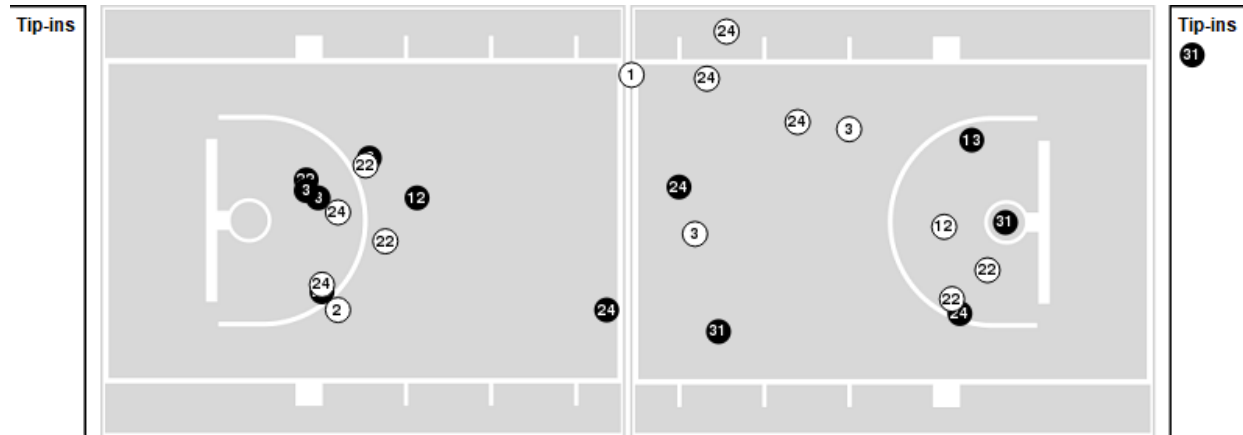

BYU at Rutgers

03/22/21 Strahan Arena, San Marcos
2020-21 Women's Basketball

Officials: Dee Kanter, Brian Woods, Karleena Tobin

Players => AllFG Types=>AllResults=>All

Rutgers

All Field Goals

Blow Up Chart

● Made ○ Missed N - Player Number