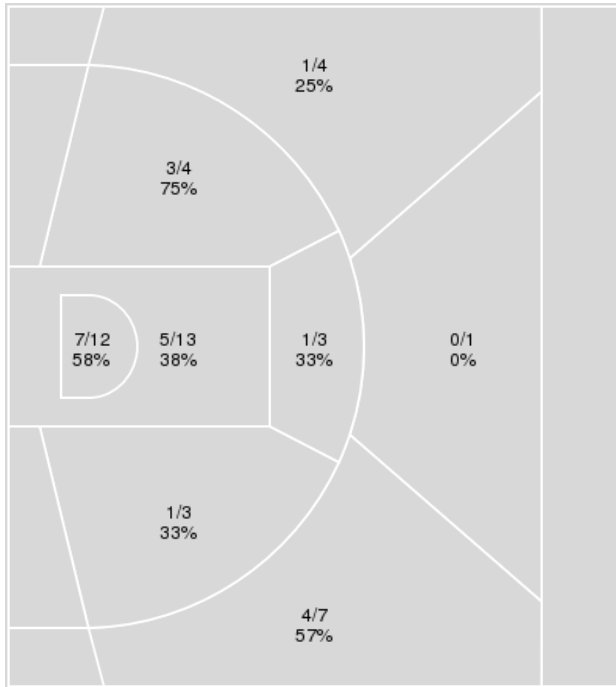

BYU at Rutgers

03/22/21 Strahan Arena, San Marcos
2020-21 Women's Basketball

Officials: Dee Kanter, Brian Woods, Karleena Tobin

{ Players => All; } FG Types => All; Results => All;

{ Players => All; } FG Types => All; Results => All;

Rutgers