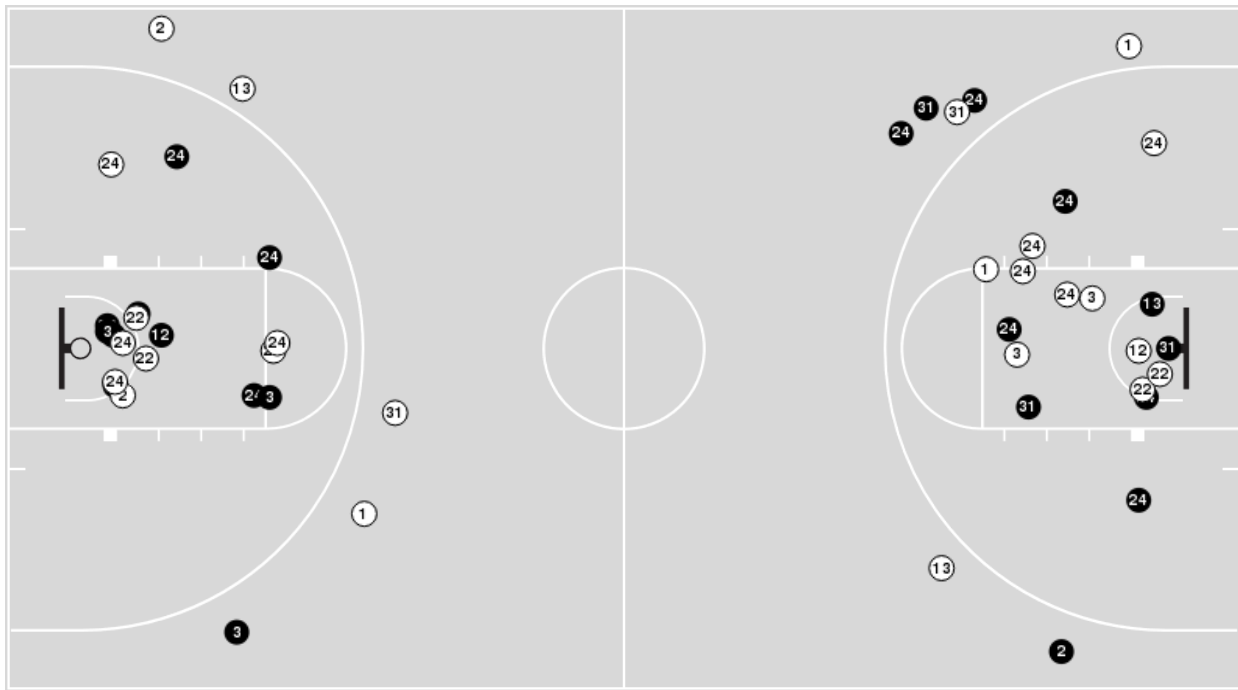

BYU at Rutgers

03/22/21 Strahan Arena, San Marcos
2020-21 Women's Basketball

Officials: Dee Kanter, Brian Woods, Karleena Tobin

Players => AllFG Types=>AllResults=>All

Rutgers

All Field Goals

Blow Up Chart

● Made ○ Missed N - Player Number