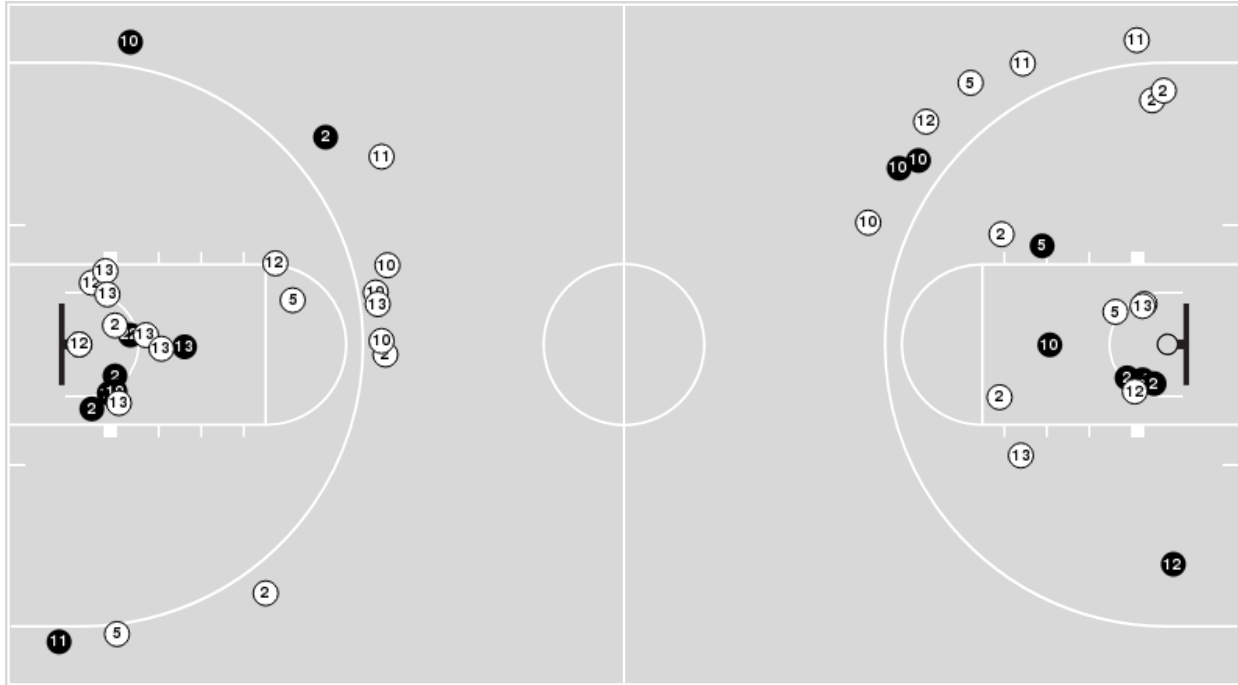

Officials: Michol Murray, Darren Krzesnik, Nic Cappel

Players => AllFG Types=>AllResults=>All
BYU

All Field Goals