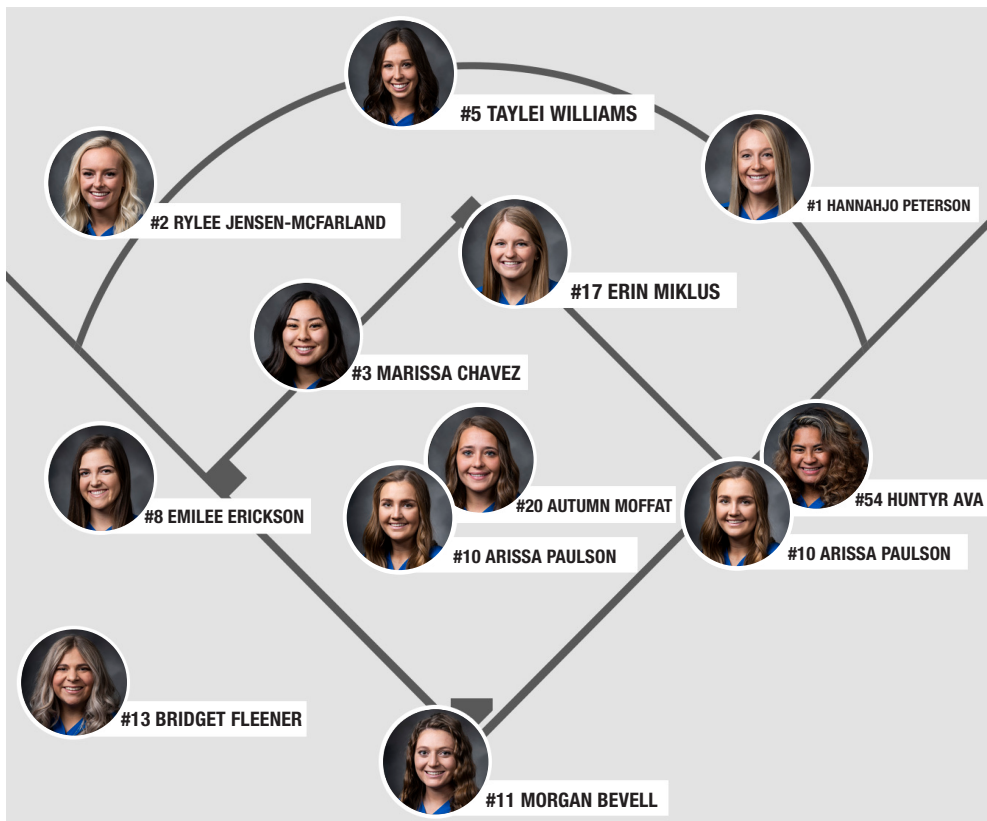

BYU IN THE NCAA

TEAM STAT RANKINGS

(as of 2/11/20)

Category	Value (ranking)
Batting Average	.0.132 (231)
Double Plays Per Game	.0.50 (63)
Doubles	4 (59)
Earned Run Average	1.56 (41)
Fielding Percentage	.0.962 (92)
Hit Batters	1 (1)
Home Runs Per Game	.0.25 (146)
On Base Percentage	.0.245 (215)
Scoring	.2.25 (196)
Shutouts	1 (31)
Slugging Percentage	.0.231 (219)
Stolen Bases Per Game	.0.75 (138)
Strikeout-to-Walk Ratio	.2.17 (88)
Triples Per Game	.0.25 (59)
WL Percentage	.0.500 (110)

INDIVIDUAL STAT RANKINGS

(as of 2/11/20)

Category	Name, value (ranking)
ERA	Arissa Paulson, 0.70 (82)
Sac Bunts	M. Bevell, M. Chavez, K. Erickson, 0.33 (63)
Sac Flies	Taylei Williams, 1 (11)
Shutouts	Autumn Moffat, 1 (8)
Triples	Rylee Jensen-McFarland, 1 (16)
Triples per Game	R. Jensen-McFarland, 0.25 (24)
Walks per Game	Martha Epenesa, 1.00 (34)

BYU PROJECTED STARTING LINEUP