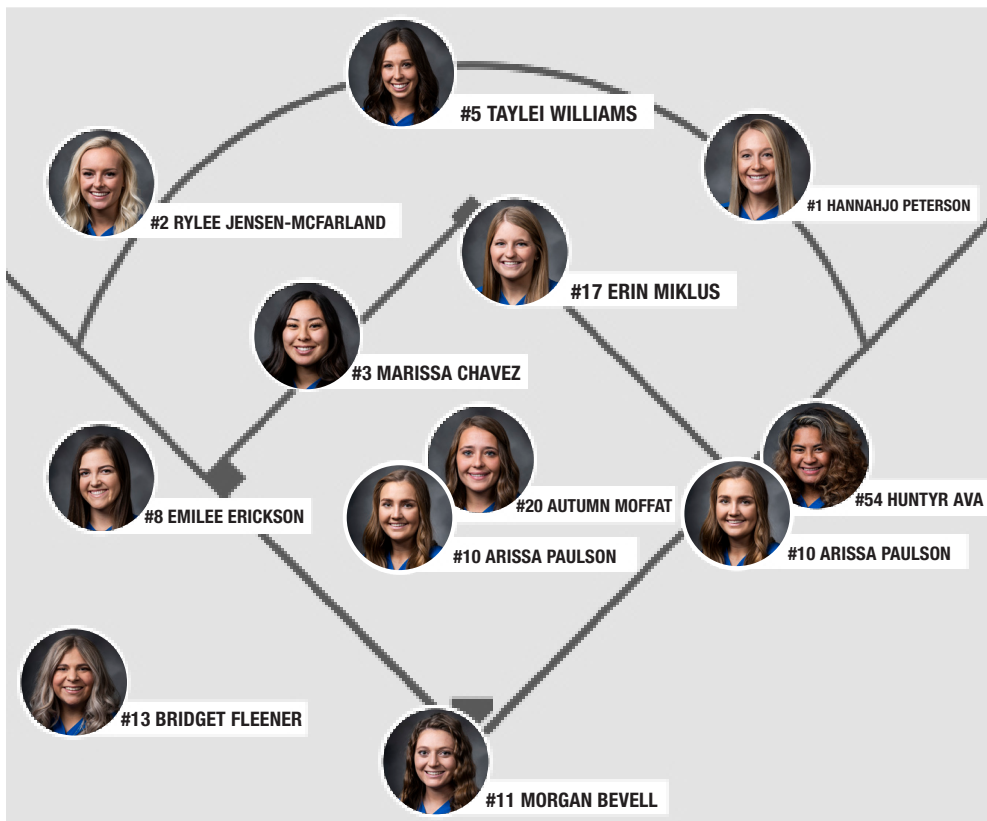

BYU IN THE NCAA

TEAM STAT RANKINGS

(as of 2/18/20)

Category	Value (ranking)
Batting Average	.0.223 (219)
Double Plays Per Game	.0.56 (21)
Doubles	12 (163)
Earned Run Average	1.75 (36)
Fielding Percentage	.0.964 (88)
Hit Batters	5 (112)
Home Runs Per Game	.0.33 (181)
On Base Percentage	.0.343 (148)
Scoring	4.11 (145)
Shutouts	2 (38)
Slugging Percentage	.0.327 (204)
Stolen Bases Per Game	.0.67 (178)
Strikeout-to-Walk Ratio	3.45 (36)
Triples Per Game	.0.11 (127)
WL Percentage	.0.556 (109)

INDIVIDUAL STAT RANKINGS

(as of 2/18/20)

Category	Name, value (ranking)
ERA	Arissa Paulson, 0.91 (74)
Sac Flies	H. Ava, T. Williams, 2 (5)
Shutouts	A. Paulson, A. Moffat, 1 (26)
Strikeout-to-Walk Ratio	Arissa Paulson, 5.00 (76)
Walks Allowed Per 7 IP	Autumn Moffat 0.94 (67)

BYU PROJECTED STARTING LINEUP