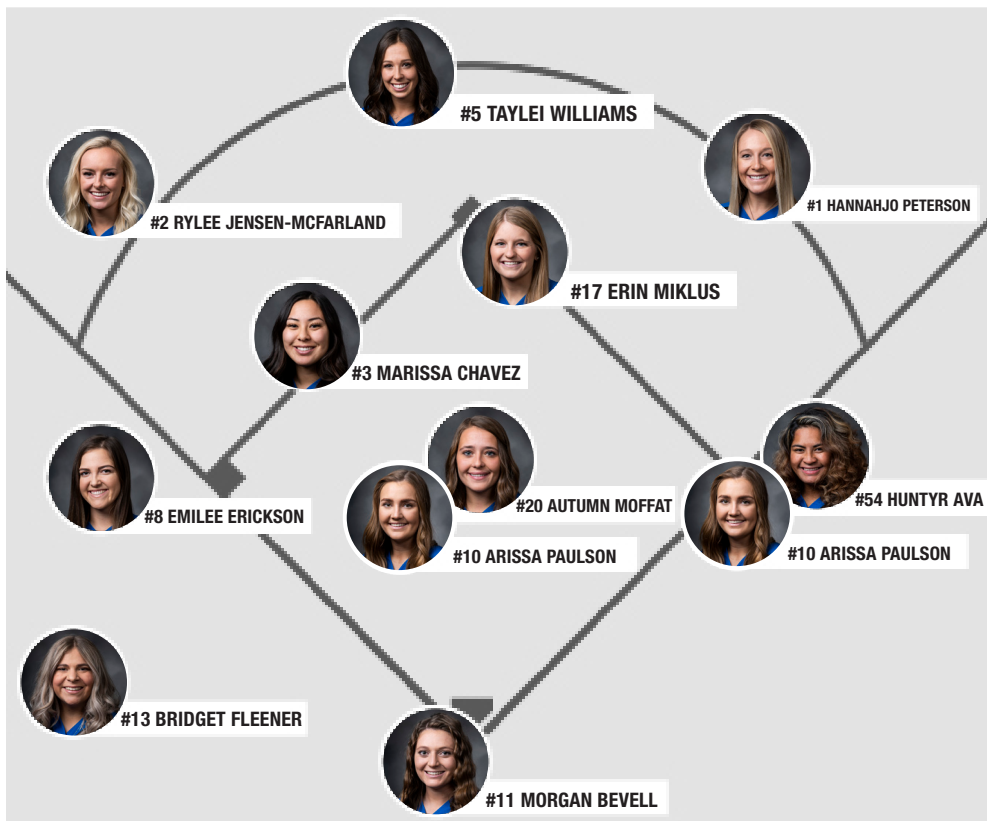

2x2 Rylee Jensen-McFarland and Huntyr Ava both hit two-run homers during the Mary Nutter Classic. Jensen-McFarland blasted one against Mississippi State followed by Ava's in the Bethune-Cookman game.

6 During the Mary Nutter Classic, the Cougars recorded six homers. Rylee Jensen-McFarland and Huntyr Ava both smashed two homers while Bridget Fleener hit a solo-shot and Martha Epenesa recorded her first career home run.

18 The BYU pitching staff has collected a 1.66 ERA through four weeks of play for a No. 18 national ranking.

BYU IN THE NCAA

TEAM STAT RANKINGS

(as of 2/25/20)

Category	Value (ranking)
Batting Average	.0.233 (217)
Double Plays Per Game	.0.43 (57)
Doubles	14 (145)
Earned Run Average	1.66 (18)
Fielding Percentage	.0.962 (100)
Hit Batters	6 (110)
Home Runs Per Game	.0.64 (114)
On Base Percentage	.0.347 (149)
Scoring	.4.57 (121)
Shutouts	3 (37)
Slugging Percentage	.0.357 (187)
Stolen Bases Per Game	.0.57 (206)
Strikeout-to-Walk Ratio	.2.61 (60)
Triples Per Game	.0.07 (188)
WL Percentage	.0.643 (75)

INDIVIDUAL STAT RANKINGS

(as of 2/25/20)

Category	Name, value (ranking)
ERA	Arissa Paulson, 1.37 (82)
	Carley Brown, 1.40 (84)
RBI per Game	Huntyr Ava, 1.21 (50)
Sac Flies	Taylei Williams, 3 (2)
	Huntyr Ava & R. Jensen-McFarland, 2 (12)
Saves	Autumn Moffat, 1 (42)
Wins	Arissa Paulson, 5 (42)

BYU PROJECTED STARTING LINEUP