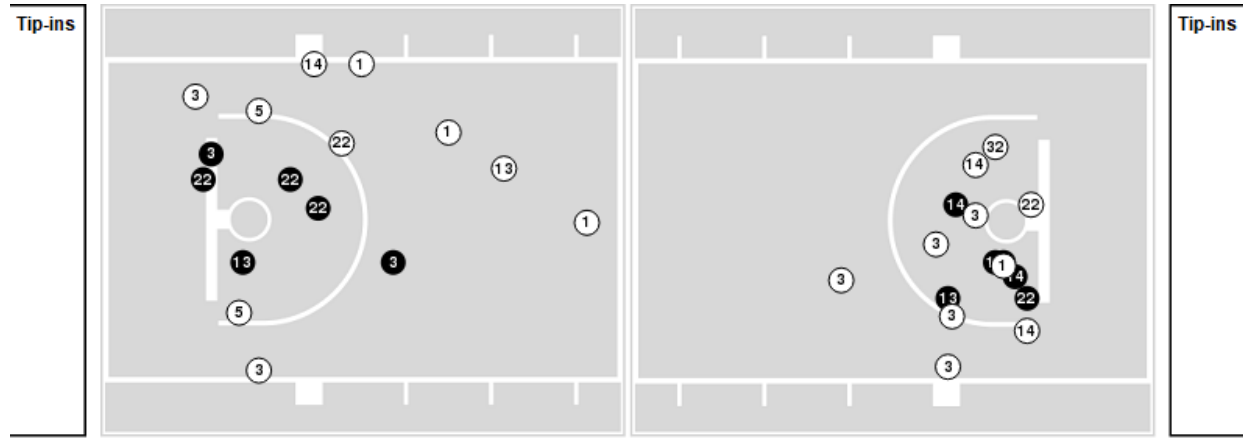

Blow Up Chart

● Made ○ Missed N - Player Number

BYU	M/A	%
Field Goals	20/64	31
2 Points	12/43	28
3 Points	8/21	38
Free Throws	7/8	88

BYU	M/A	%
Points in the Paint	24 (12 / 30)	40
Fast Break Points	12 (5/6)	83
Second Chance Points	9 (4/10)	40
Effective FG%	38