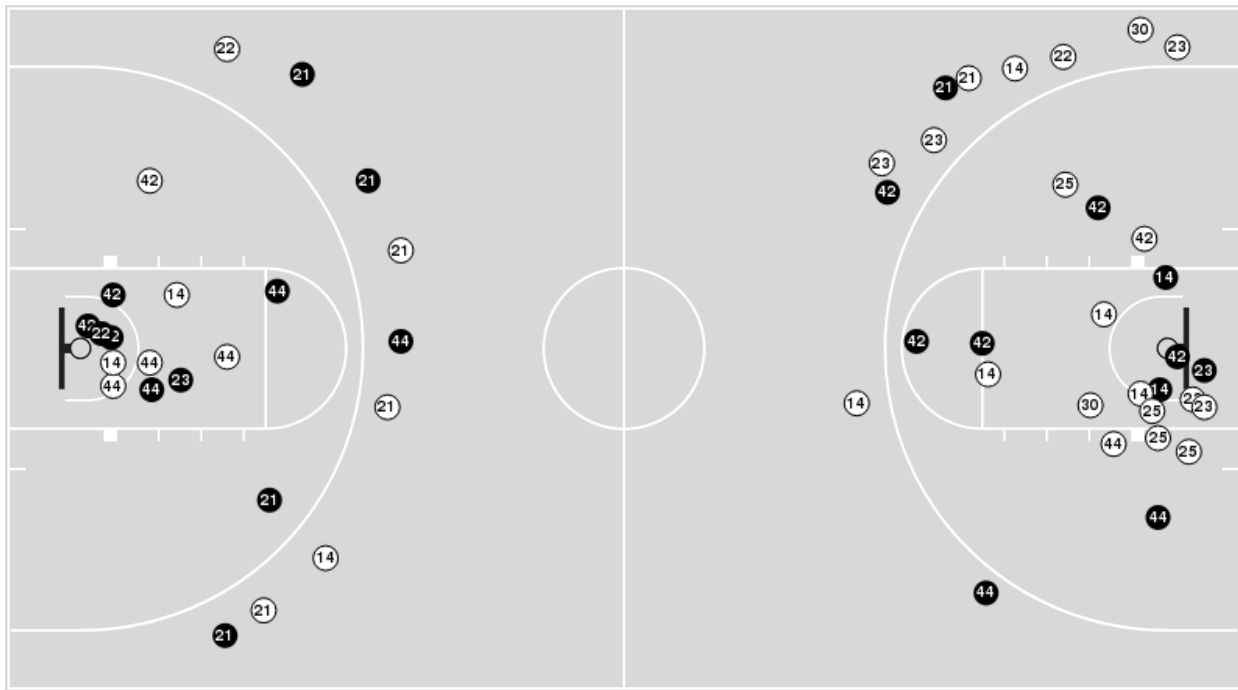

Players => 3, 4, 5, 10, 14, 21, 22, 23, 25, 30, 31, 42, 44 FG Types=>All Results=>All

Boise State

All Field Goals