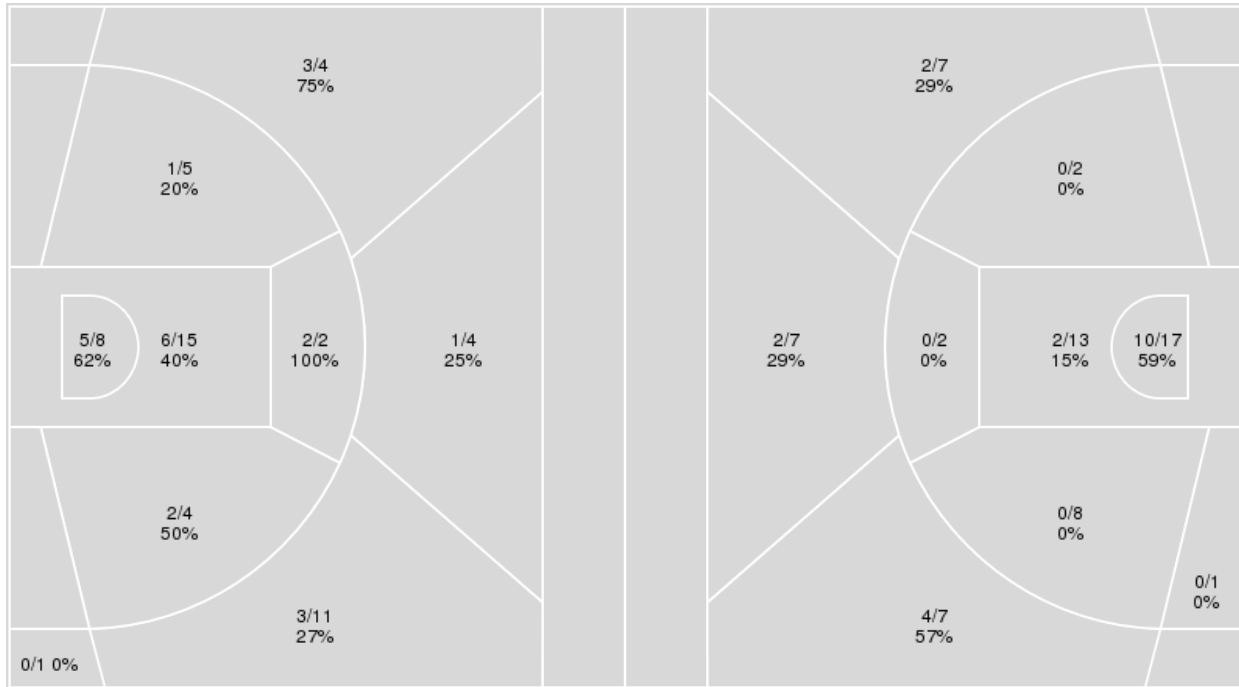

BYU at Boise State

12/12/19 ExtraMile Arena, Boise
2019-20 Women's Basketball

Officials: Lisa Jones, Brenda Pantoja, Melissa Barlow

{ Players => 3, 4, 5, 10, 14, 21, 22, 23, 25, 30, 31, 42, 44; } FG Types
=> All; Results => All;

{ Players => 1, 2, 3, 4, 5, 11, 12, 13, 14, 15, 20, 21, 22, 30, 32, 33, 34; }
FG Types => All; Results => All;

Boise State

BYU

Boise State	M/A	%
Field Goals	23/54	43
2 Points	16/34	47
3 Points	7/20	35
Free Throws	13/17	76

BYU	M/A	%
Field Goals	20/64	31
2 Points	12/43	28
3 Points	8/21	38
Free Throws	7/8	88