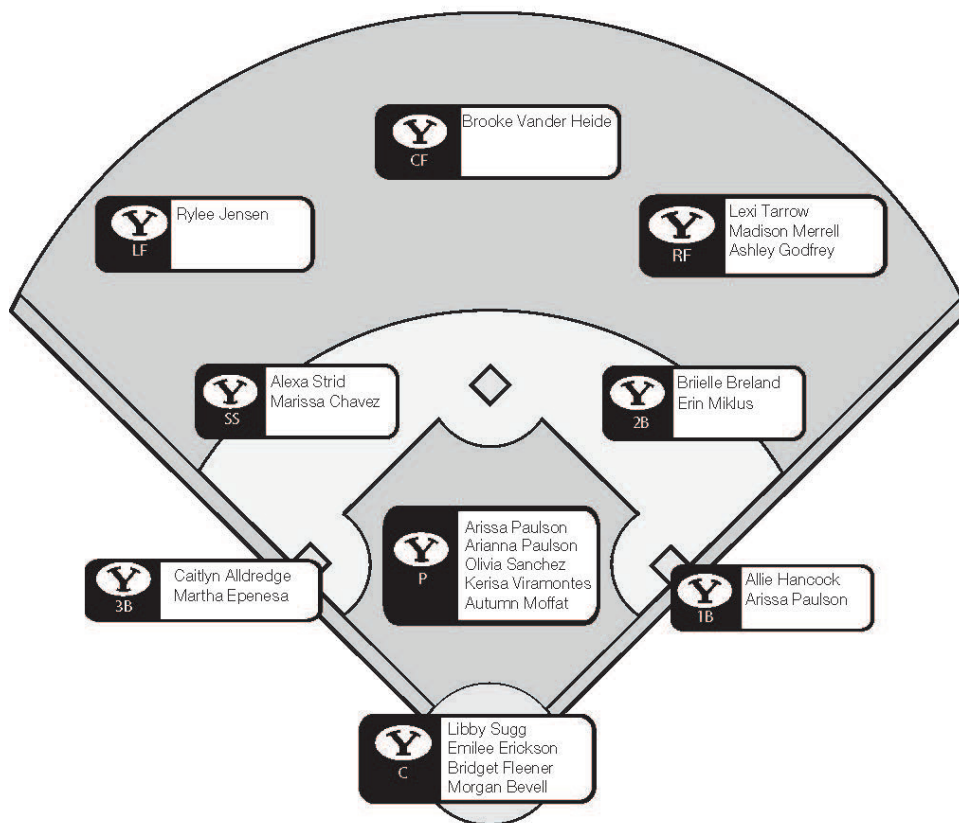

SOFTBALL CONTACTS

Kristen Kerr
Softball Media Relations Director
Office: (801) 422-8999
Cell: (801) 450-1346
Email: softball_sid@byu.edu

Ralph Zobell
Assistant Softball Media Relations
Office: (801) 422-9769; Cell: (801) 367-3554
Email: ralph_zobell@byu.edu

Duff Tittle
Associate AD/Communications
Office: (801) 422-8948; Cell: (801) 372-4401
Email: duff_tittle@byu.edu

Athletic Communications Fax: (801) 422-0633
Mailing Address: 30 SFH, Provo, UT 84602-2239

BYU SOFTBALL BY THE NUMBERS

1. **6** The Cougars welcome six newcomers onto this year's squad: Morgan Bevell, Marissa Chavez, Martha Epenesa, Bridget Fleener, Erin Miklus and Autumn Moffat.
2. **8** BYU ranks No. 8 nationally in home runs per game with 1.50. Nine Cougars have hit 15 homers in 10 games so far this season, led by Libby Sugg's four.
3. **9** After taking the 2017 WCC title, BYU has won nine conference championships in a row, spanning four different conferences (MWC, WAC, PCSC, WCC).
4. **10** In the preseason USA Today/NFCA Coaches and the ESPN.com/USA Softball polls, BYU has 10 opponents ranked in the top 25.
5. **11** Pitcher Kerisa Viramontes recorded a complete game and 11 strikeouts against New Mexico (2/16) in the Cougars' 8-1 victory.
6. **14** The Cougars will play 14 teams from four Power 5 conferences (SEC, Pac-12, Big Ten, Big 12) in 2018.

ROSTER BY POSITION