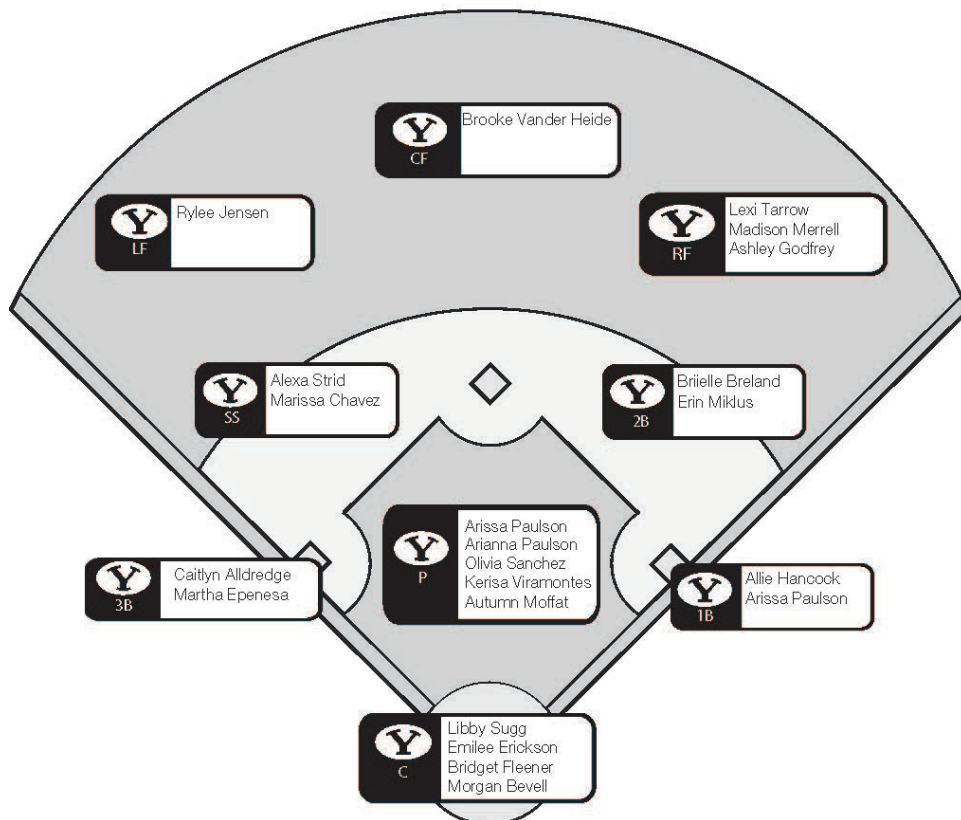

BYU SOFTBALL BY THE NUMBERS

0.62 Freshman Autumn Moffat pitched just over 11 innings in three games during week nine of the season, recording 11 strikeouts and posting an ERA of 0.62.

4/4 Second baseman Brielle Breland went 4 for 4 from the plate at Utah State (4/3). She had one home run, one double and two singles in the Cougars' 5-4 win.

6 The Cougars welcome six newcomers onto this year's squad: Morgan Bevell, Marissa Chavez, Martha Epenesa, Bridget Fleener, Erin Miklus and Autumn Moffat. Fleener has hit three home runs and one triple while Miklus has scored 14 runs as a pinch runner.

9 After taking the 2017 WCC title, BYU has won nine conference championships in a row, spanning four different conferences (MWC, WAC, PCSC, WCC).

11x2 Pitcher Kerisa Viramontes has recorded 11 strikeouts in two games this season: an 8-1 win over New Mexico (2/16) and a 7-2 victory over James Madison (3/10).

14 The Cougars have played 14 teams from four Power 5 conferences (SEC, Pac-12, Big Ten, Big 12) in 2018.

21 BYU ranks No. 21 nationally and No. 1 in the WCC in home runs per game with 1.05. Twelve Cougars have hit 46 homers in 44 games so far this season, led by Libby Sugg's 10.

.750 Rylee Jensen and Bridget Fleener both went 3 for 4 at Utah (4/18), each with a double and two singles. Fleener contributed three RBI while Jensen scored one run.

ROSTER BY POSITION