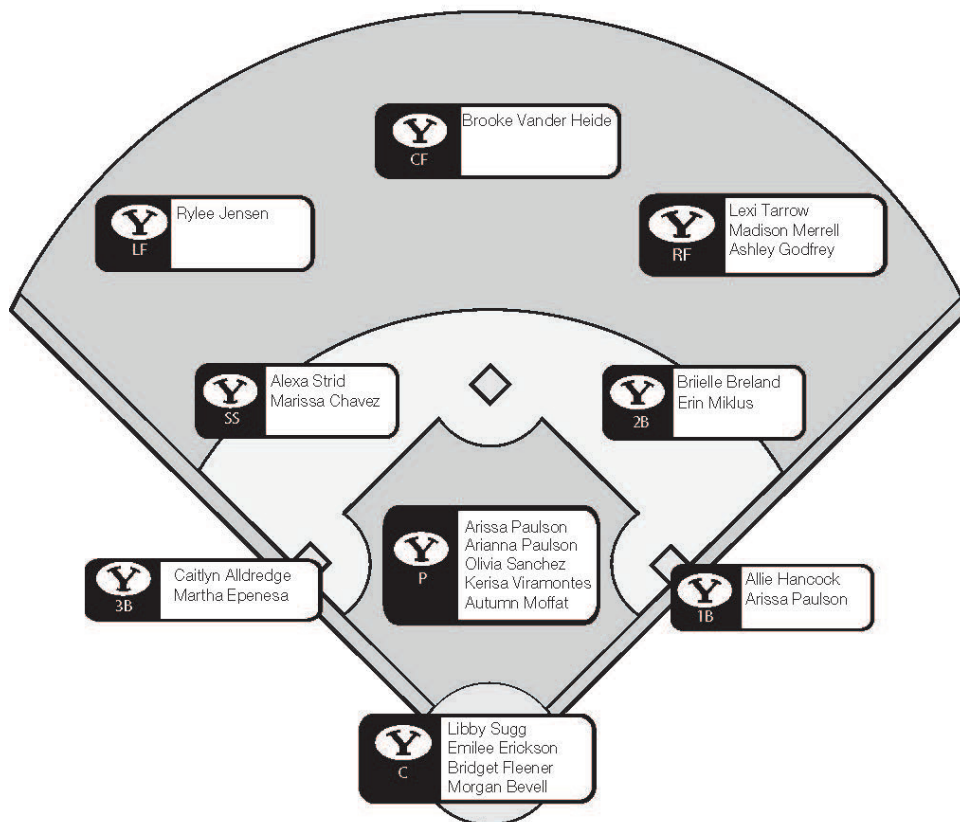

Athletic Communications Fax: (801) 422-0633
Mailing Address: 30 SFH, Provo, UT 84602-2239

BYU SOFTBALL BY THE NUMBERS

- **2.23** Pitcher Kerisa Viramontes is second in the WCC with a 2.23 ERA and was named WCC Pitcher of the Week on March 26.
- **6** The Cougars welcome six newcomers onto this year's squad: Morgan Bevell, Marissa Chavez, Martha Epenesa, Bridget Fleener, Erin Miklus and Autumn Moffat. Fleener has hit three home runs and one triple while Miklus has scored 12 runs as a pinch runner.
- **9** After taking the 2017 WCC title, BYU has won nine conference championships in a row, spanning four different conferences (MWC, WAC, PCSC, WCC).
- **10** In the preseason USA Today/NFCA Coaches and the ESPN.com/USA Softball polls, BYU has 10 opponents ranked in the top 25.
- **11x2** Pitcher Kerisa Viramontes has recorded 11 strikeouts in two games this season: an 8-1 win over New Mexico (2/16) and a 7-2 victory over James Madison (3/10).
- **14** The Cougars will play 14 teams from four Power 5 conferences (SEC, Pac-12, Big Ten, Big 12) in 2018.
- **19** BYU ranks No. 19 nationally and No. 1 in the WCC in home runs per game with 1.09. Eleven Cougars have hit 38 homers in 35 games so far this season, led by Libby Sugg's seven.
- **.700** Lexi Tarrow batted .700 during week four at the Husky Classic in Seattle. She scored six runs and had seven hits while also adding four RBI and a home run.

ROSTER BY POSITION