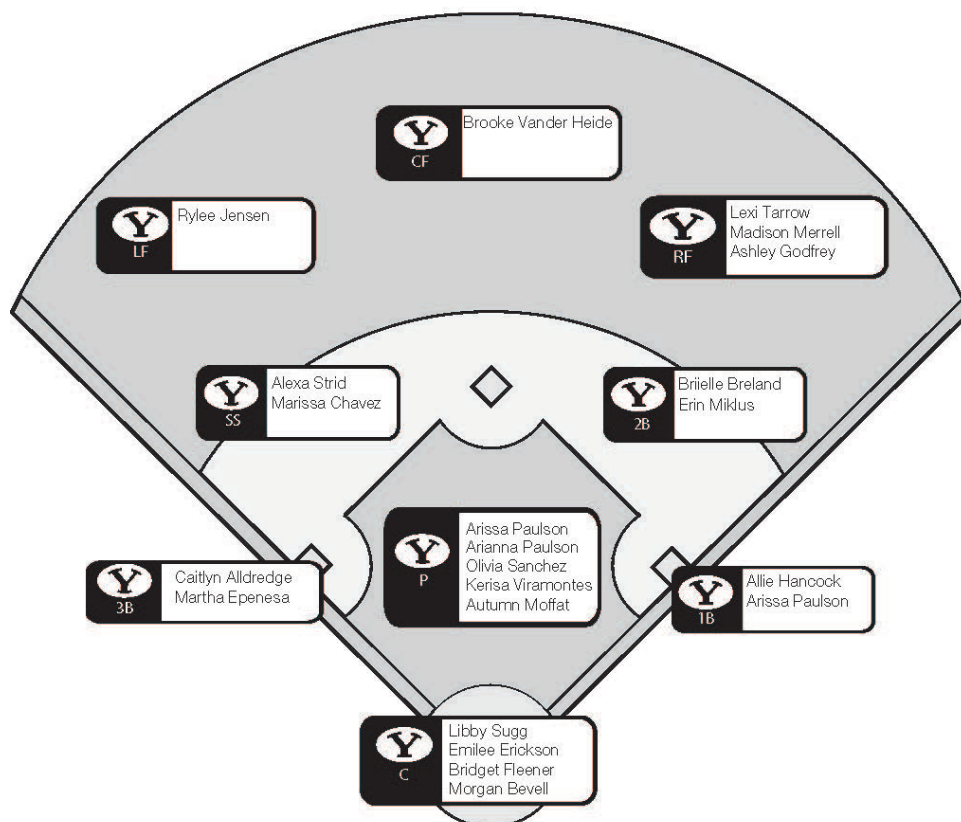

Duff Tittle
Associate AD/Communications
Office: (801) 422-8948; Cell: (801) 372-4401
Email: duff_tittle@byu.edu

Athletic Communications Fax: (801) 422-0633
Mailing Address: 30 SFH, Provo, UT 84602-2239

BYU SOFTBALL BY THE NUMBERS

6 The Cougars welcome six newcomers onto this year's squad: Morgan Bevell, Marissa Chavez, Martha Epenesa, Bridget Fleener, Erin Miklus and Autumn Moffat.

9 After taking the 2017 WCC title, BYU has won nine conference championships in a row, spanning four different conferences (MWC, WAC, PCSC, WCC).

10 In the preseason USA Today/NFCA Coaches and the ESPN.com/USA Softball polls, BYU has 10 opponents ranked in the top 25.

11x2 Pitcher Kerisa Viramontes has recorded 11 strikeouts in two games this season: an 8-1 win over New Mexico (2/16) and a 7-2 victory over James Madison (3/10).

12 BYU ranks No. 12 nationally and No. 1 in the WCC in home runs per game with 1.19. Ten Cougars have hit 32 homers in 27 games so far this season, led by Rylee Jensen's six.

14 The Cougars will play 14 teams from four Power 5 conferences (SEC, Pac-12, Big Ten, Big 12) in 2018.

36-9 BYU is currently on a six-game win streak over the past two weeks, having outscored opponents 36-9.

.700 Lexi Tarrow batted .700 during week four at the Husky Classic in Seattle. She scored six runs and had seven hits while also adding four RBI and a home run.

ROSTER BY POSITION