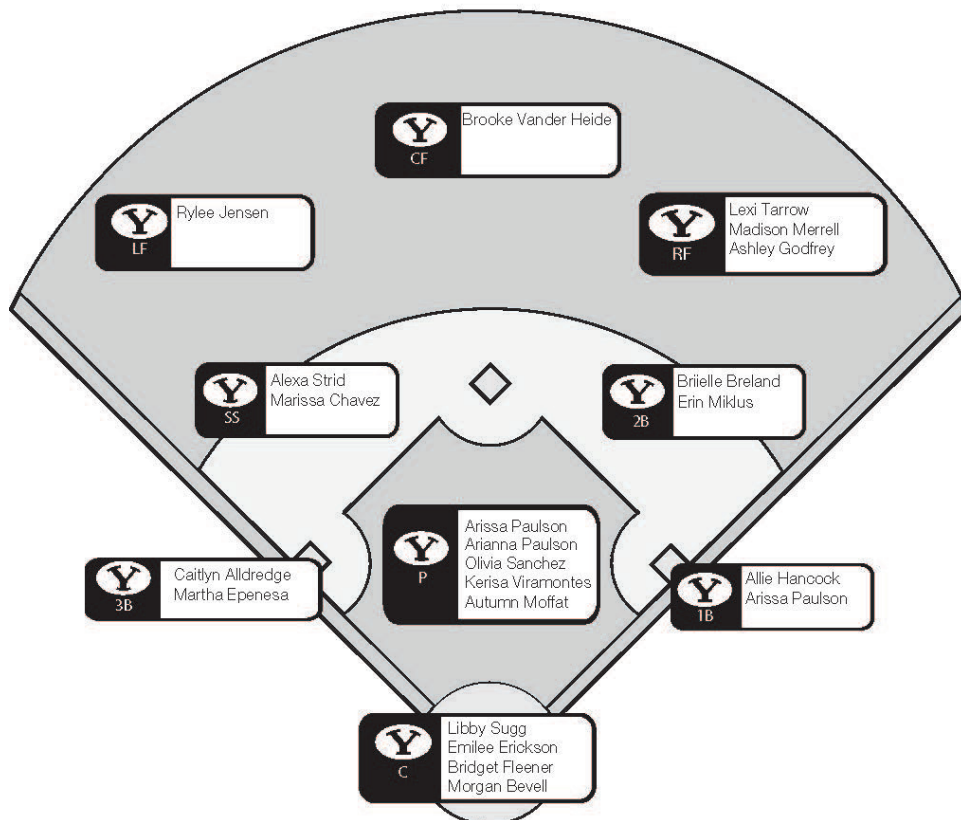

0.62 Freshman Autumn Moffat pitched just over 11 innings in three games during week nine of the season, recording 11 strikeouts and posting an ERA of 0.62.

4/4 Second baseman Brielle Breland went 4 for 4 from the plate at Utah State (4/3). She had one home run, one double and two singles in the Cougars' 5-4 win.

6 The Cougars welcome six newcomers onto this year's squad: Morgan Bevell, Marissa Chavez, Martha Epenesa, Bridget Fleener, Erin Miklus and Autumn Moffat. Fleener has hit three home runs and one triple while Miklus has scored 14 runs as a pinch runner.

9 After taking the 2017 WCC title, BYU has won nine conference championships in a row, spanning four different conferences (MWC, WAC, PCSC, WCC).

10 In the preseason USA Today/NFCA Coaches and the ESPN.com/USA Softball polls, BYU has 10 opponents ranked in the top 25.

11x2 Pitcher Kerisa Viramontes has recorded 11 strikeouts in two games this season: an 8-1 win over New Mexico (2/16) and a 7-2 victory over James Madison (3/10).

14 The Cougars will play 14 teams from four Power 5 conferences (SEC, Pac-12, Big Ten, Big 12) in 2018.

17 BYU ranks No. 17 nationally and No. 1 in the WCC in home runs per game with 1.10. Twelve Cougars have hit 43 homers in 39 games so far this season, led by Libby Sugg's nine.

.700 Lexi Tarrow batted .700 during week four at the Husky Classic in Seattle. She scored six runs and had seven hits while also adding four RBI and a home run.

ROSTER BY POSITION