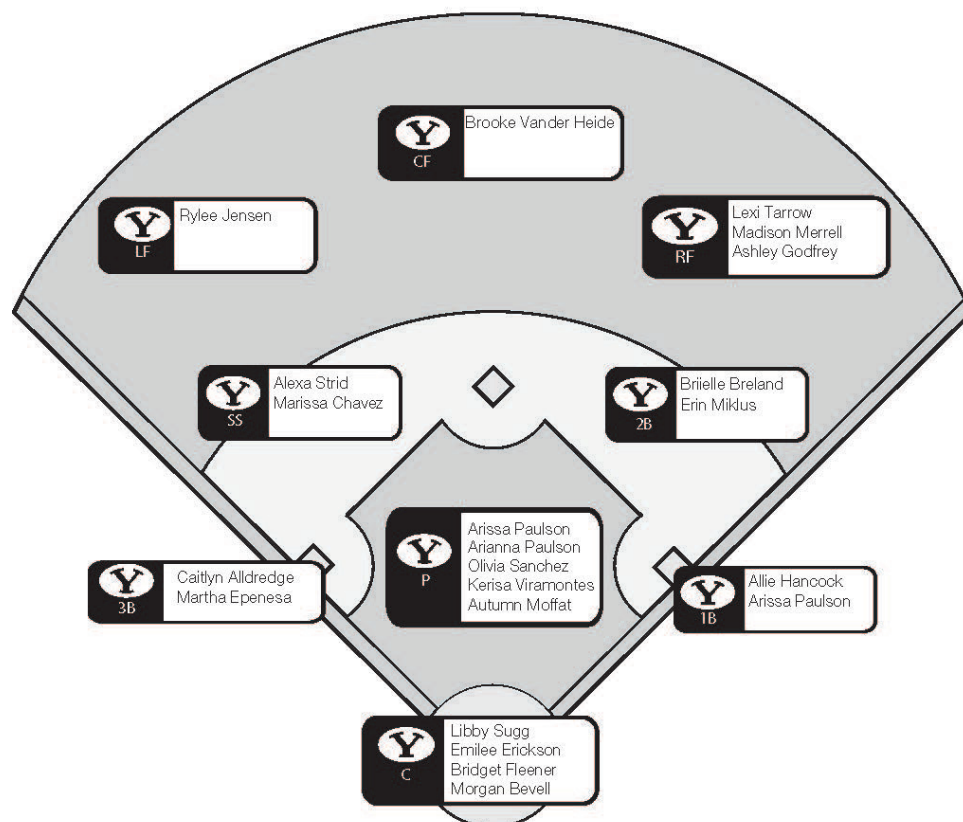

Duff Tittle
Associate AD/Communications
Office: (801) 422-8948; Cell: (801) 372-4401
Email: duff_tittle@byu.edu

Athletic Communications Fax: (801) 422-0633
Mailing Address: 30 SFH, Provo, UT 84602-2239

BYU SOFTBALL BY THE NUMBERS

1. **6** The Cougars welcome six newcomers onto this year's squad: Morgan Bevell, Marissa Chavez, Martha Epenesa, Bridget Fleener, Erin Miklus and Autumn Moffat.
2. **14** BYU ranks No. 14 nationally in home runs per game with 1.16. Ten Cougars have hit 22 homers in 19 games so far this season, led by Libby Sugg's four.
3. **9** After taking the 2017 WCC title, BYU has won nine conference championships in a row, spanning four different conferences (MWC, WAC, PCSC, WCC).
4. **10** In the preseason USA Today/NFCA Coaches and the ESPN.com/USA Softball polls, BYU has 10 opponents ranked in the top 25.
5. **11** Pitcher Kerisa Viramontes recorded a complete game and 11 strikeouts against New Mexico (2/16) in the Cougars' 8-1 victory.
6. **14** The Cougars will play 14 teams from four Power 5 conferences (SEC, Pac-12, Big Ten, Big 12) in 2018.
7. **19** Libby Sugg extended her current on-base streak to a career-high 19. Her on-base percentage of 0.552 ranks No. 38 nationally and first in the conference.
8. **.700** Lexi Tarrow batted .700 during week four at the Husky Classic in Seattle. She scored six runs on seven hits while also adding four RBI and a home run.

ROSTER BY POSITION