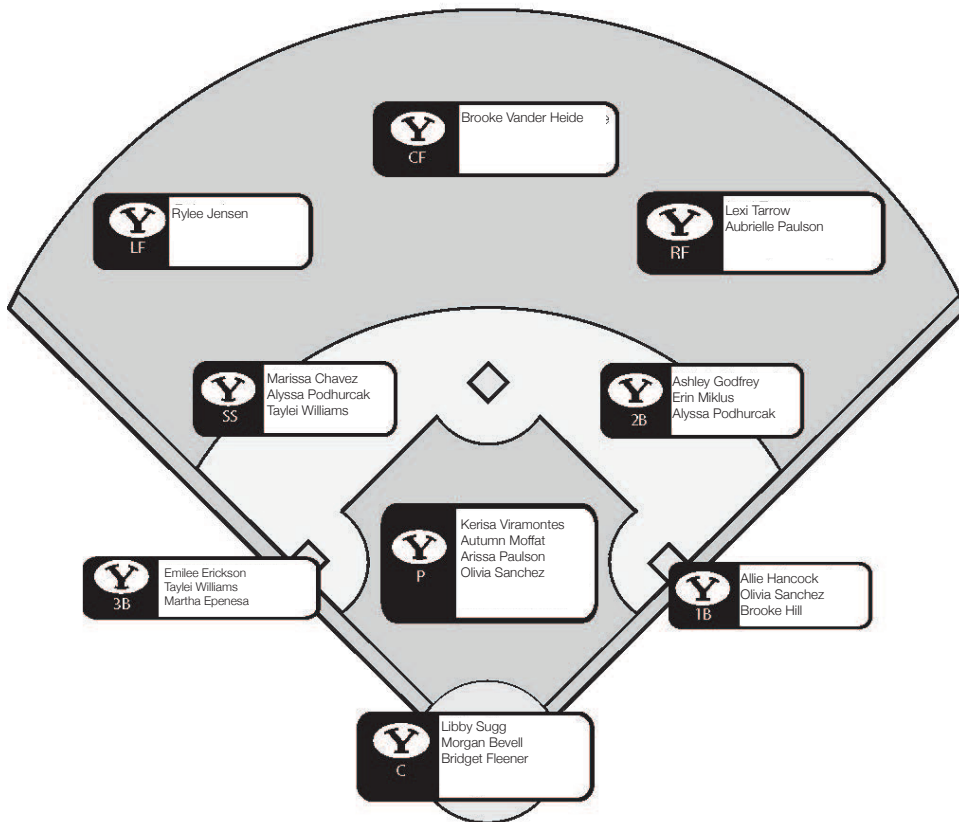

Duff Tittle
Associate AD/Communications
Office: (801) 422-8948; Cell: (801) 372-4401
Email: duff_tittle@byu.edu

Athletic Communications Fax: (801) 422-0633
Mailing Address: 30 SFH, Provo, UT 84602-2239

BYU SOFTBALL BY THE NUMBERS

0 In three straight games at the UCLA/Long Beach State Invitational, Autumn Moffatt recorded no earned runs through 15 innings.

3-3-3 In the game against UTEP, sophomore Erin Miklus went a perfect 3 for 3 at the plate while also scoring three runs. She also hit her first BYU double and tallied two RBI and one walk.

.597 Over the weekend, Rylee Jensen had a 0.597 batting average in five games including a 0.750 batting average against Long Beach State Invitational with four RBI and three runs

6 Against UTEP, Olivia Sanchez hit a grand slam. She also tallied another dinger later in the game finishing the game with six RBI.

12 The Cougars will play 12 teams from all of the Power 5 conferences in 2018 including four from the SEC, three from both the Big 12 and Pac-12 and one from the ACC and Big Ten.

14 Autumn Moffatt struck out 14 batters in four games over the weekend, including six against Ohio.

19 Against UTEP, the Cougars scored 19 runs, a season high. Rylee Jensen had the most with a career-high of four, while Erin Miklus, Emilee Erickson and Libby Sugg added three each. Olivia Sanchez tacked on two more runs with one run coming from four other players.

ROSTER BY POSITION