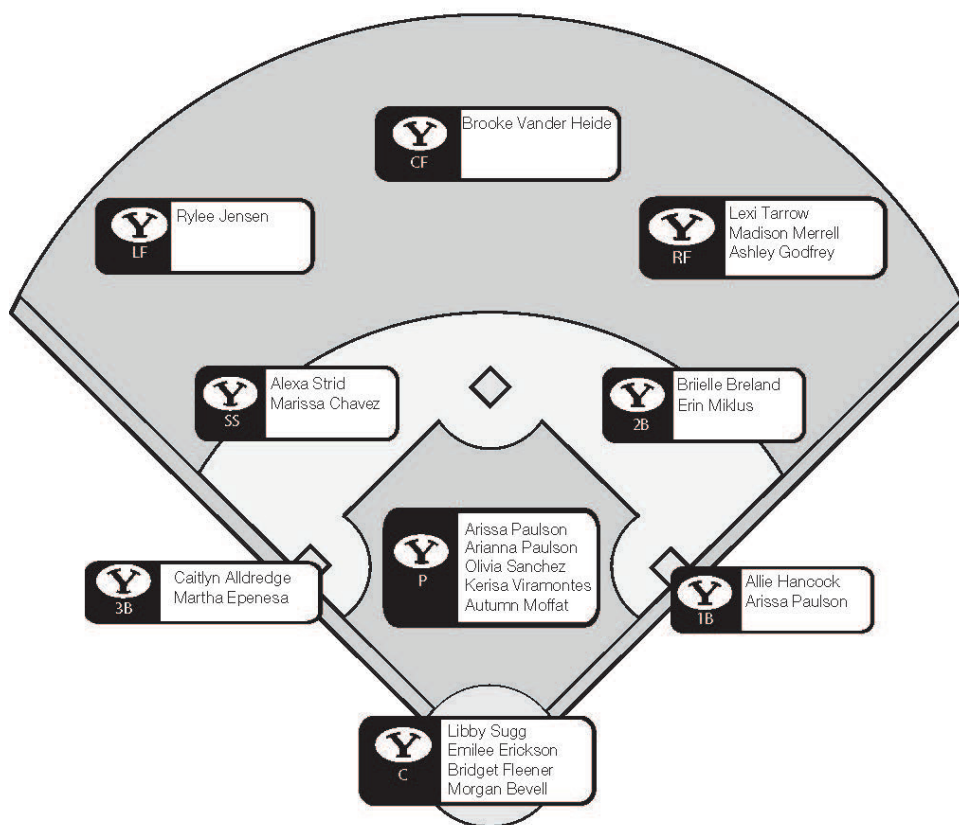

SOFTBALL CONTACTS

Kristen Kerr
Softball Media Relations Director
Office: (801) 422-8999
Cell: (801) 450-1346
Email: softball_sid@byu.edu

Ralph Zobell
Assistant Softball Media Relations
Office: (801) 422-9769; Cell: (801) 367-3554
Email: ralph_zobell@byu.edu

Duff Tittle
Associate AD/Communications
Office: (801) 422-8948; Cell: (801) 372-4401
Email: duff_tittle@byu.edu

Athletic Communications Fax: (801) 422-0633
Mailing Address: 30 SFH, Provo, UT 84602-2239

BYU SOFTBALL BY THE NUMBERS

1. **6** The Cougars welcome six newcomers onto this year's squad: Morgan Bevell, Marissa Chavez, Martha Epenesa, Bridget Fleener, Erin Miklus and Autumn Moffat.
2. **16** BYU ranks No. 16 nationally in home runs per game with 1.20. Nine Cougars have hit 18 homers in 10 games so far this season, led by Libby Sugg's four.
3. **9** After taking the 2017 WCC title, BYU has won nine conference championships in a row, spanning four different conferences (MWC, WAC, PCSC, WCC).
4. **10** In the preseason USA Today/NFCA Coaches and the ESPN.com/USA Softball polls, BYU has 10 opponents ranked in the top 25.
5. **11** Pitcher Kerisa Viramontes recorded a complete game and 11 strikeouts against New Mexico (2/16) in the Cougars' 8-1 victory.
6. **14** The Cougars will play 14 teams from four Power 5 conferences (SEC, Pac-12, Big Ten, Big 12) in 2018.

ROSTER BY POSITION