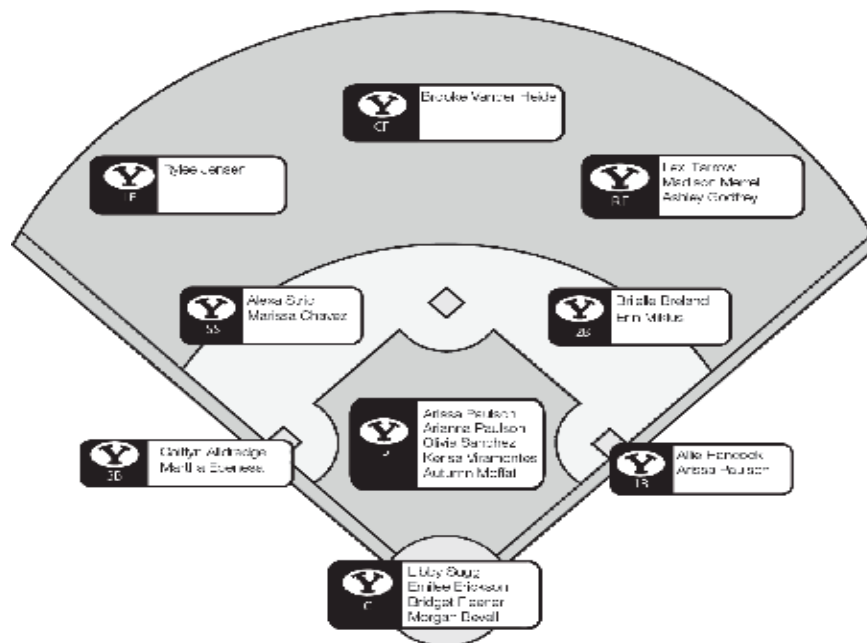

SOFTBALL CONTACTS

Kristen Kerr
Softball Media Relations Director
Office: (801) 422-8999
Cell: (801) 450-1346
Email: softball_sid@byu.edu

Ralph Zobel
Assistant Softball Media Relations
Office: (801) 422-9769; Cell: (801) 367:3554
Email: ralph_zobel@byu.edu

Duff Tittle
Associate AD/Communications
Office: (801) 422-8948; Cell: (801) 372-4401
Email: duff_tittle@byu.edu

Athletic Communications Fax: (801) 422-0633
Mailing Address: 30 SFH, Provo, UT 84602-2239

BYU SOFTBALL BY THE NUMBERS

1. **3** BYU has swept the WCC Player of the Year, Pitcher of the Year and Coach of the Year honors for three-consecutive seasons, most recently with Caitlyn Alldredge and McKenna Bull in 2017. Gordon Eakin has been Coach of the Year all three seasons.
2. **6** The Cougars welcome six newcomers onto this year's squad: Morgan Bevell, Marissa Chavez, Martha Epenesa, Bridget Fleener, Erin Miklus and Autumn Moffat.
3. **9** After taking the 2017 WCC title, BYU has won nine conference championships in a row, spanning four different conferences (MWC, WAC, PCSC, WCC).
4. **10** In the preseason USA Today/NFCA Coaches and the ESPN.com/USA Softball polls, BYU has 10 opponents ranked in the top 25.
5. **14** The Cougars will play 14 teams from four Power 5 conferences (SEC, Pac-12, Big Ten, Big 12) in 2018.

ROSTER BY POSITION