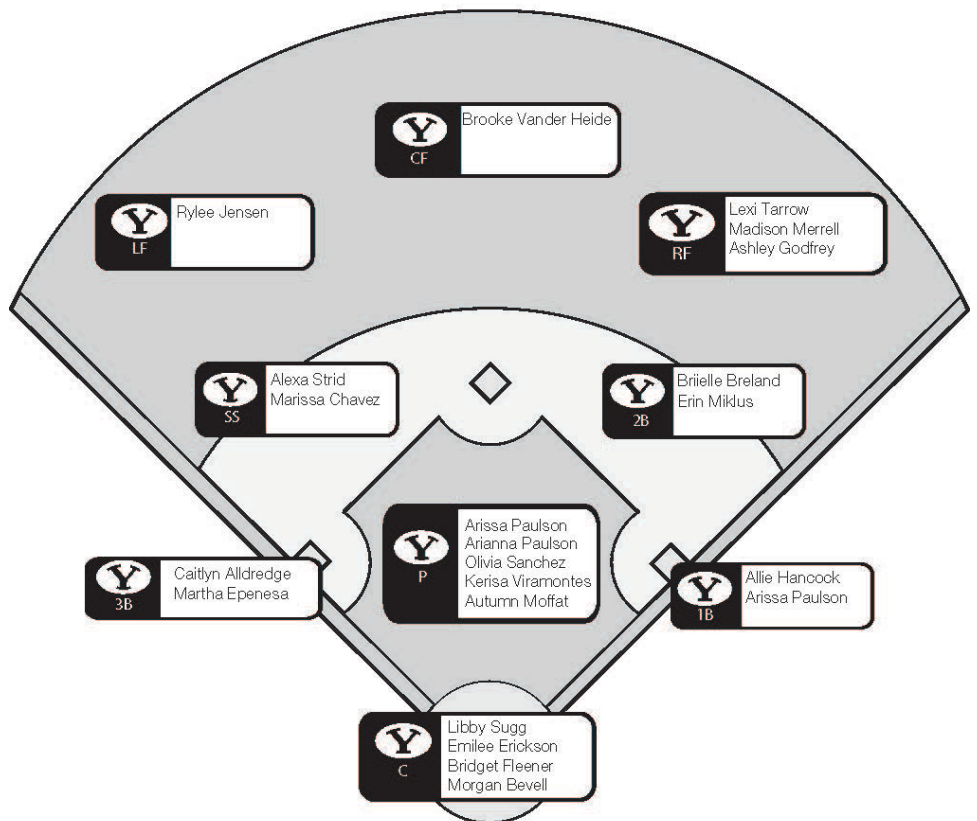

SOFTBALL CONTACTS

Kristen Kerr
Softball Media Relations Director
Office: (801) 422-8999
Cell: (801) 450-1346
Email: softball_sid@byu.edu

Ralph Zobell
Assistant Softball Media Relations
Office: (801) 422-9769; Cell: (801) 367-3554
Email: ralph_zobell@byu.edu

Duff Tittle
Associate AD/Communications
Office: (801) 422-8948; Cell: (801) 372-4401
Email: duff_tittle@byu.edu

Athletic Communications Fax: (801) 422-0633
Mailing Address: 30 SFH, Provo, UT 84602-2239

BYU SOFTBALL BY THE NUMBERS

- **3** BYU has swept the WCC Player of the Year, Pitcher of the Year and Coach of the Year honors for three-consecutive seasons, most recently with Caitlyn Alldredge and McKenna Bull in 2017. Gordon Eakin has been Coach of the Year all three seasons.
- **6** The Cougars welcome six newcomers onto this year's squad: Morgan Bevell, Marissa Chavez, Martha Epenesa, Bridget Fleener, Erin Miklus and Autumn Moffat.
- **9** After taking the 2017 WCC title, BYU has won nine conference championships in a row, spanning four different conferences (MWC, WAC, PCSC, WCC).
- **10** In the preseason USA Today/NFCA Coaches and the ESPN.com/USA Softball polls, BYU has 10 opponents ranked in the top 25.
- **14** The Cougars will play 14 teams from four Power 5 conferences (SEC, Pac-12, Big Ten, Big 12) in 2018.
- **17** BYU ranks No. 17 nationally in home runs per game with 1.60. Seven Cougars hit eight homers in five games at the Kajikawa Classic.

ROSTER BY POSITION