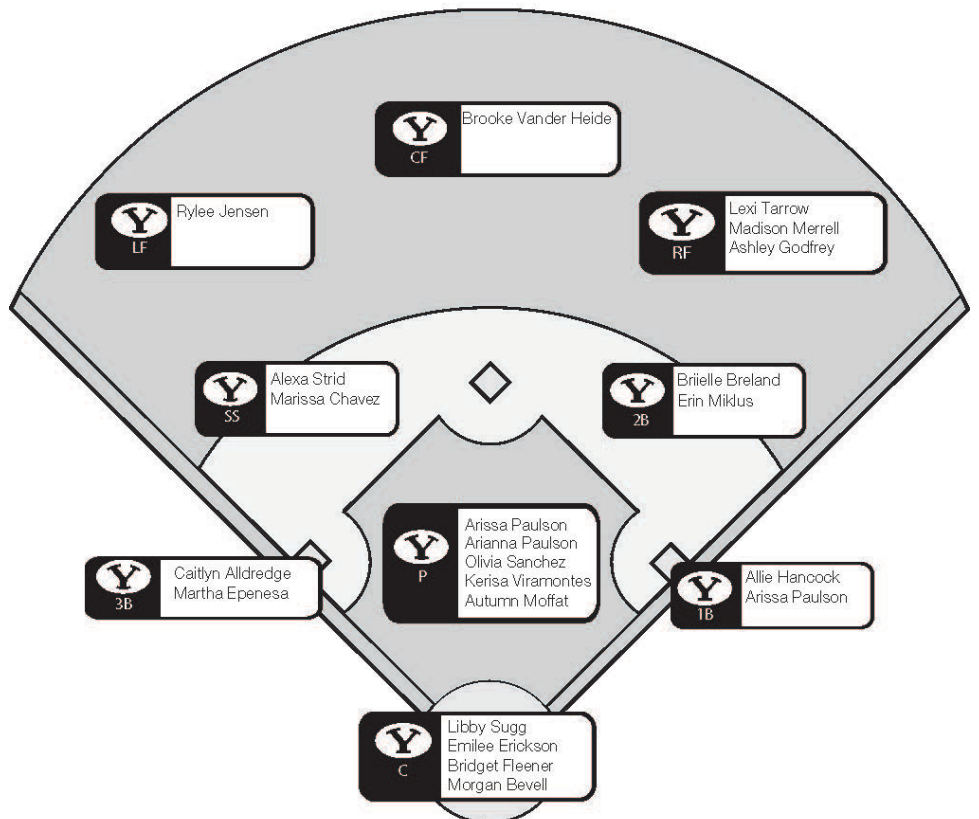

ROSTER BY POSITION