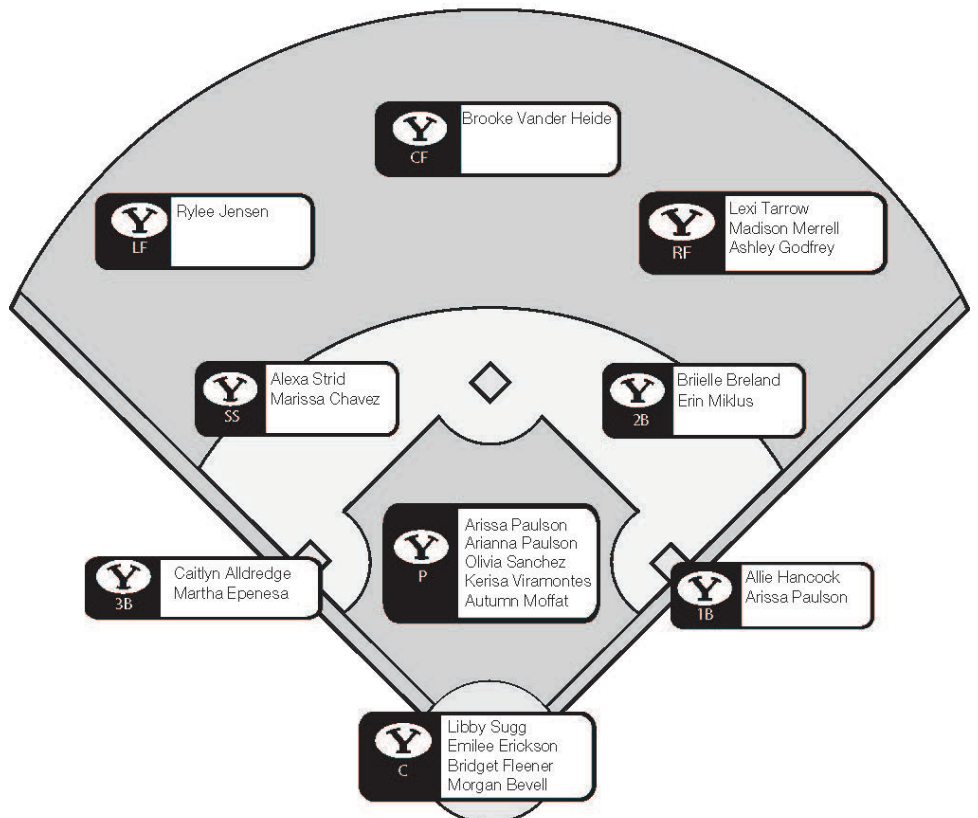

Duff Tittle
Associate AD/Communications
Office: (801) 422-8948; Cell: (801) 372-4401
Email: duff_tittle@byu.edu

Athletic Communications Fax: (801) 422-0633
Mailing Address: 30 SFH, Provo, UT 84602-2239

BYU SOFTBALL BY THE NUMBERS

- **6** The Cougars welcome six newcomers onto this year's squad: Morgan Bevell, Marissa Chavez, Martha Epenesa, Bridget Fleener, Erin Miklus and Autumn Moffat.
- **9** After taking the 2017 WCC title, BYU has won nine conference championships in a row, spanning four different conferences (MWC, WAC, PCSC, WCC).
- **10** In the preseason USA Today/NFCA Coaches and the ESPN.com/USA Softball polls, BYU has 10 opponents ranked in the top 25.
- **11x2** Pitcher Kerisa Viramontes has recorded 11 strikeouts in two games this season: an 8-1 win over New Mexico (2/16) and a 7-2 victory over James Madison (3/10).
- **12** Caitlyn Alldredge ranks No. 12 nationally in sacrifice flies with three. She also leads the conference.
- **14** The Cougars will play 14 teams from four Power 5 conferences (SEC, Pac-12, Big Ten, Big 12) in 2018.
- **16** BYU ranks No. 16 nationally and No. 1 in the WCC in home runs per game with 1.12. Ten Cougars have hit 28 homers in 25 games so far this season, led by Rylee Jensen's six.
- **.700** Lexi Tarrow batted .700 during week four at the Husky Classic in Seattle. She scored six runs on seven hits while also adding four RBI and a home run.

ROSTER BY POSITION