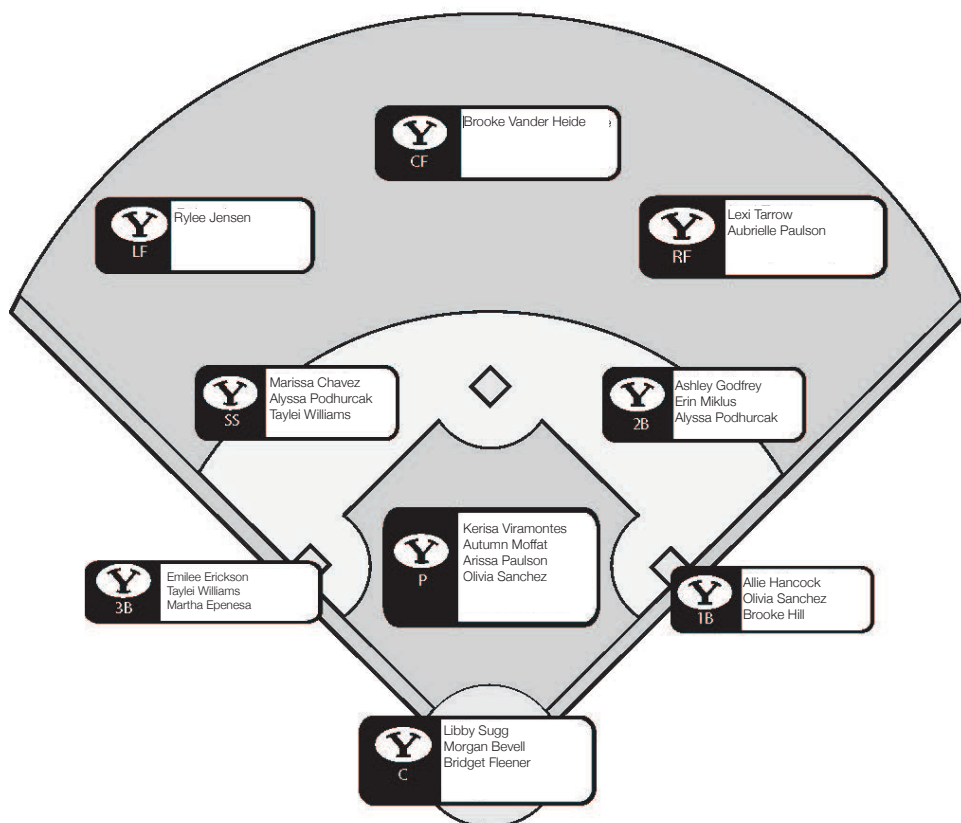

Kenny Cox
Assistant Softball Media Relations
Office: (801) 422-5202; Cell: (801) 420-7703
Email: kenny_cox@byu.edu

Duff Tittle
Associate AD/Communications
Office: (801) 422-8948; Cell: (801) 372-4401
Email: duff_tittle@byu.edu

Athletic Communications Fax: (801) 422-0633
Mailing Address: 30 SFH, Provo, UT 84602-2239

BYU SOFTBALL BY THE NUMBERS

1. **3** Over the four games at the Puerto Vallarta Challenge, three BYU softball players hit balls over the fence. Allie Hancock, Ashley Godfrey and Emilee Erickson all hit their first home run of the 2019 season.
2. **4** The Cougars welcome four newcomers onto this year's squad: Brooke Hill, Reggie Kanagawa, Aubrielle Paulson and Alyssa Podhurcak
3. **10** After taking the 2018 WCC title for the fifth time, BYU has won 10 conference championships in a row, spanning four different conferences (MWC, WAC, PCSC, WCC).
4. **13** The Cougars will play 13 teams from all of the Power 5 conferences in 2018 including four from the SEC, three from both the Big 12 and Pac-12 and one from the ACC and Big Ten.
5. **15** In the preseason USA Today/NFCA Coaches and the ESPN.com/USA Softball polls, BYU has 15 opponents ranked in the top 25.
6. **23** Finishing the 2018 season, BYU ranked No. 23 nationally in slugging percentage at 0.476. The team was led by senior Libby Sugg with a slugging percentage of 0.707 ranking No. 58 nationally.

ROSTER BY POSITION