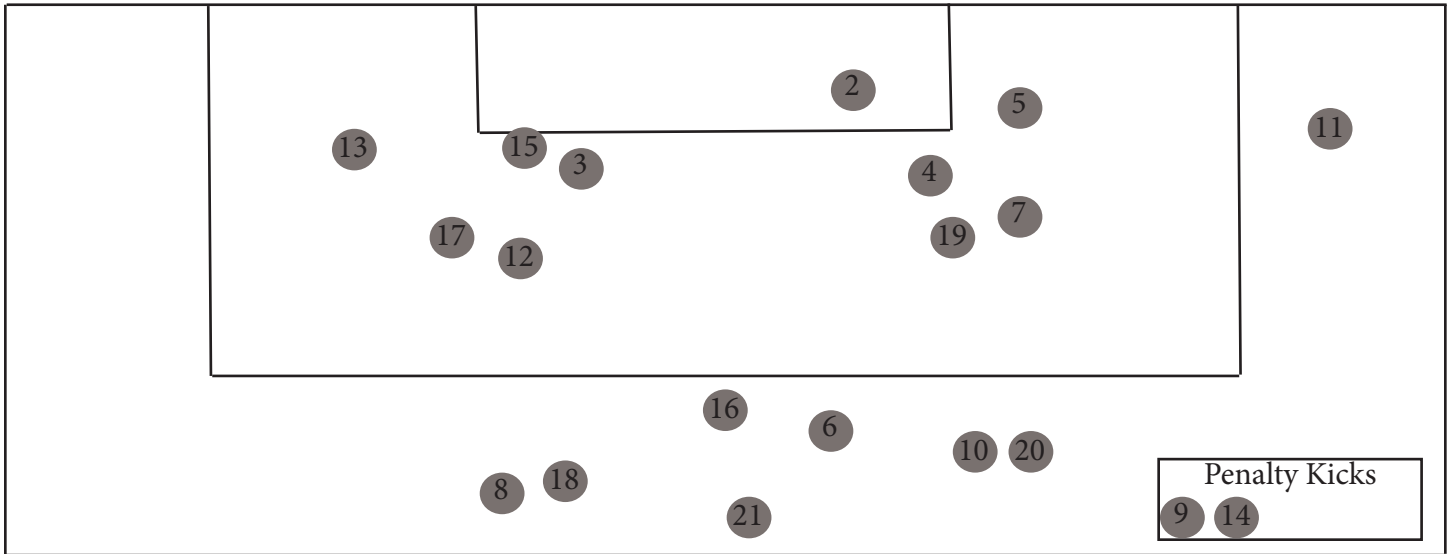

BYU GOAL CHART

BYU GOAL INFORMATION

- 1-Cameron Tucker (Cooahan) vs. PSU, 57:06
- 2-Avery Walker (Flake) vs CSE, 25:38
- 3-Nadia Gomes vs. Utah, 56:05
- 4-Elise Flake (Gomes, Walker) vs. OSU, 2:54
- 5-Avery Walker vs. OSU, 23:34
- 6-Madie Mathews vs. OSU, 37:31
- 7-Madie Mathews (Gomes) vs. Ariz., 72:45