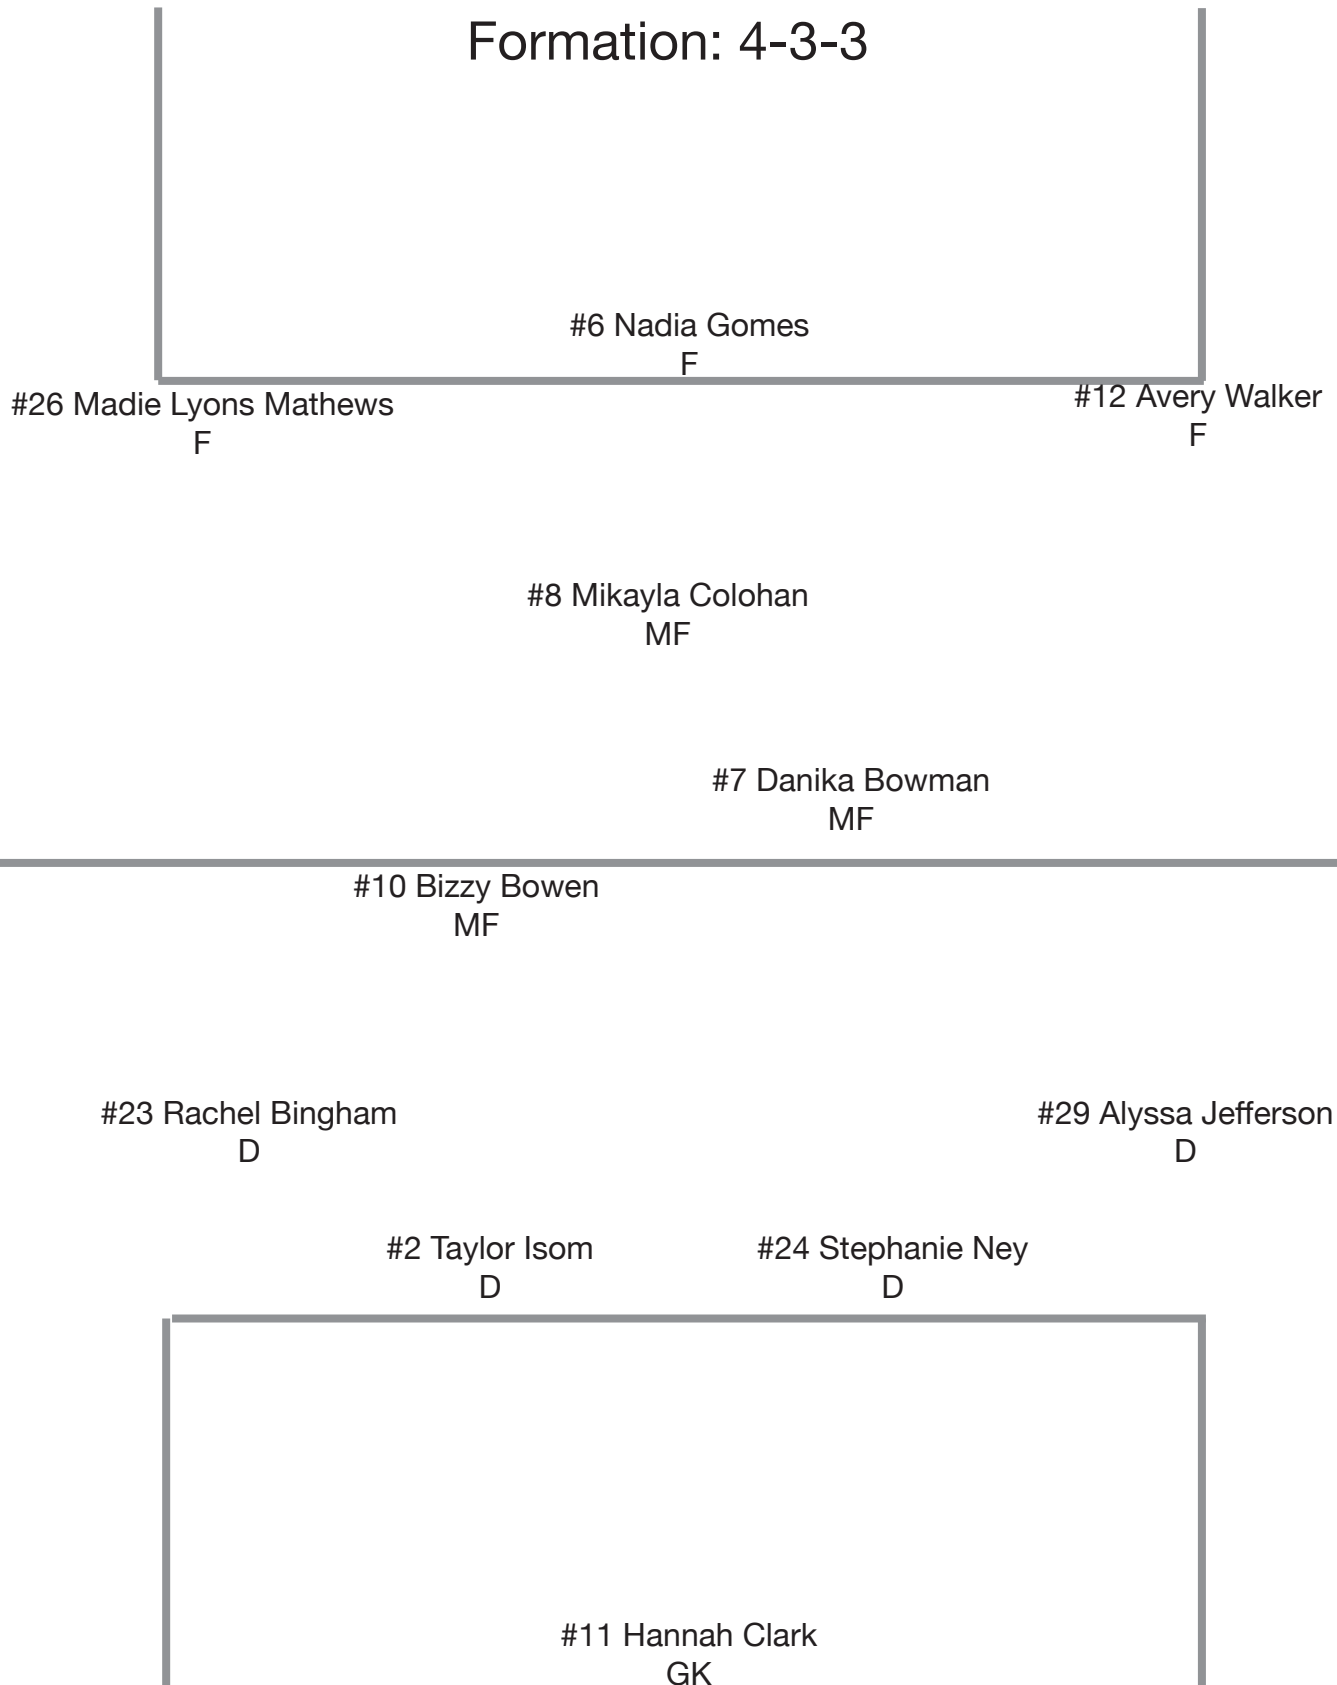

PROJECTED 11

Formation: 4-3-3

CURRENT ROSTER

#	Name	Ht.	Pos.	Yr.	Hometown
1	Savanna Empey	5-10	GK	FR	Lehi, Utah
2	Taylor Isom	5-7	D	SR	Sandy, Utah
3	Carla Haslam	5-3	F	JR	South Jordan, Utah
4	Brittain Steiner	5-9	MF	SR	Mercer, New Jersey
5	Elise Flake	5-7	F	SO	Mapleton, Utah
6	Nadia Gomes	5-6	F	SR	Sandy, Utah
7	Danika Bowman	5-7	MF	SO	Redlands, California
8	Mikayla Colohan	5-8	MF	FR	Fruit Heights, Utah
9	Shaylyn Orr Redding	5-8	D	FR	Draper, Utah
10	Bizzy Bowen	5-4	MF	SR	Sandy, Utah
11	Hannah Clark	5-10	GK	SR	Danville, California
12	Avery Walker	5-7	F	SR	Ogden, Utah
13	Makaylie Moore	5-5	MF	FR	Auburn, Washington
14	Josie Guinn	5-5	D	FR	Murrieta, California
15	Emma Bailey	5-1	F	FR	Eagle, Idaho
16	Kayci Griffin	5-9	MF	SR	Austin, Texas
18	Sabrina Macias	5-5	GK	SO	Littleton, Colorado
19	Lizzy Braby	5-2	MF	SO	Murray, Utah
20	Cameron Tucker	5-9	F	FR	Highland, Utah
21	Madie Siddoway	5-9	F	JR	North Logan, Utah
22	Ellie Smith	5-9	MF	FR	Alpine, Utah
23	Rachel Bingham	5-3	D	SO	Spanish Fork, Utah
24	Stephanie Ney	5-9	D	SR	Cottonwood Hts., Utah
25	Brynlee Welch	5-4	D	SO	Hyrum, Utah
26	Madie Lyons Mathews	5-8	F	SR	Sandy, Utah
28	Alyssa Jefferson	5-9	D	SO	Sandy, Utah
29	Josie Manwill	5-9	GK	FR	Layton, Utah
32	Cassidy Smith	5-9	GK	SO	Alpine, Utah

Head Coach: Jennifer Rockwood (23 seasons)

Assistant Coach: Aleisha Rose (13)

Assistant Coach: Brent Anderson (1)

Administrative Assistant: McKinzie Young (6)

Volunteer Assistant: Rachel Jorgensen (4)

Pronunciation Guide

Taylor **Isom** = ICE-um

Nadia **Gomes** = GOAMSH (Portugese 'S')

Sabrina **Macias** = muh-SEE-us

Mikayla **Colohan** = COO-luh-han

Roster by Class:

Freshman (9): Savanna Empey, Mikayla Colohan, Shaylyn Orr Redding, Makaylie Moore, Josie Guinn, Emma Bailey, Cameron Tucker, Ellie Smith, Josie Manwill

Sophomore (8): Elise Flake, Danika Bowman, Sabrina Macias, Lizzy Braby, Rachel Bingham, Brynlee Welch, Alyssa Jefferson, Cassidy Smith

Junior (2): Carla Haslam, Madie Sidoway

Senior (9): Taylor Isom, Brittain Steiner, Nadia Gomes, Bizzy Bowen, Hannah Clark, Avery Walker, Kayci Griffin, Stephanie Ney, Madie Lyons Mathews

Roster by State:

Utah (20): Savanna Empey, Taylor Isom, Carla Haslam, Elise Flake, Nadia Gomes, Mikayla Colohan, Shaylyn Orr Redding, Bizzy Bowen, Avery Walker, Lizzy Braby, Cameron Tucker, Madie Siddoway, Ellie Smith, Rachel Bingham, Stephanie Ney, Brynlee Welch, Madie Lyons Mathews, Alyssa Jefferson, Josie Manwill, Cassidy Smith

California (3): Danika Bowman, Hannah Clark, Josie Guinn

Washington (1): Makaylie Moore

New Jersey (1): Brittain Steiner

Idaho (1): Emma Bailey

Texas (1): Kayci Griffin