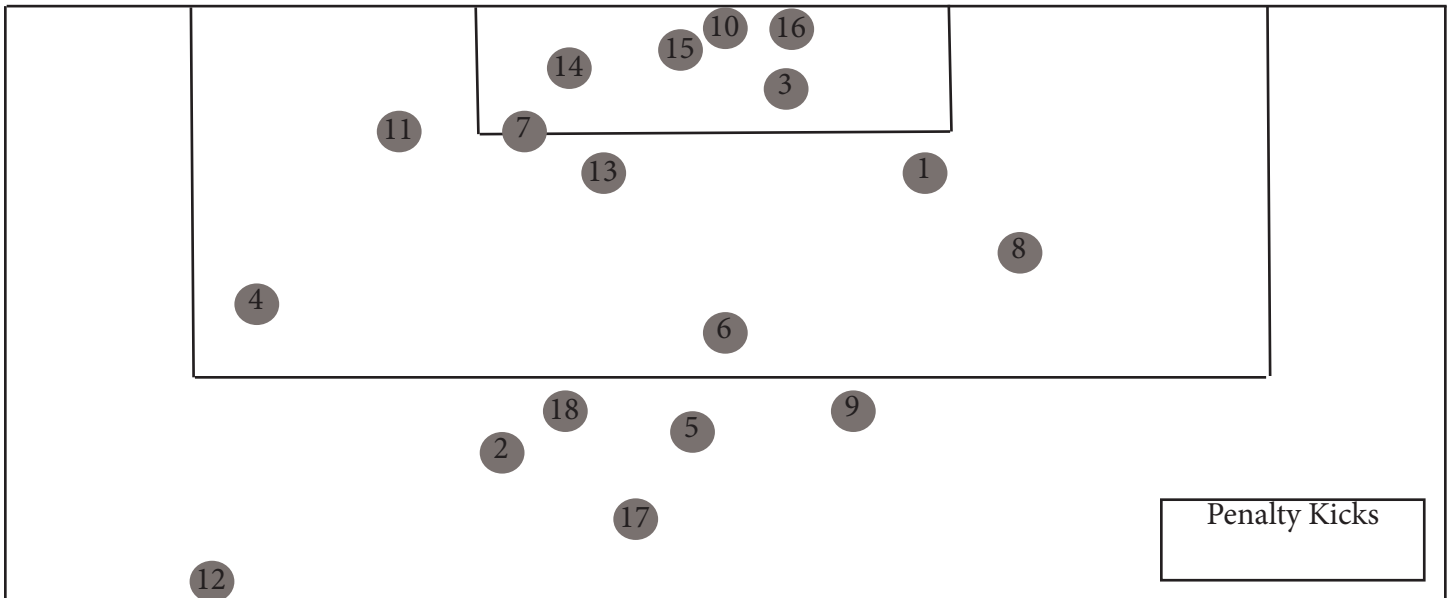

OPPONENT GOAL CHART

OPPONENT GOAL INFORMATION

- 1-Marissa Sheva (Penn State), 9:32
- 2-Alina Ortega-Jurado (Penn State), 61:43
- 3-Marissa Sheva (Penn State), 64:22
- 4-Samantha Koemans (CSF), 29:09
- 5-Hailie Mace (UCLA), 15:58
- 6-Taylor Kornieck (Colo.), 22:37

- 7-Tatum Barton (Colo.), 55:19
- 8-Tatum Barton (Colo.), 82:40
- 9-Eden Jacobsen (Utah), 30:03
- 10-Charlotte Brascia (Ariz.), 31:07
- 11-Amanda Porter (Ariz.), 91:50
- 12-Eva Eliasdottir (Kan.), 2:36

- 13-Grace Hagan (Kan.), 84:45
- 14-Kelsi Dantu (USD), 4:16
- 15-Courtney Coate (USD), 22:38
- 16-Jaylen Crim (SMC), 50:51
- 17-Joelle Anderson (Pepp.), 18:15
- 18-Joelle Anderson (Pepp.), 22:41