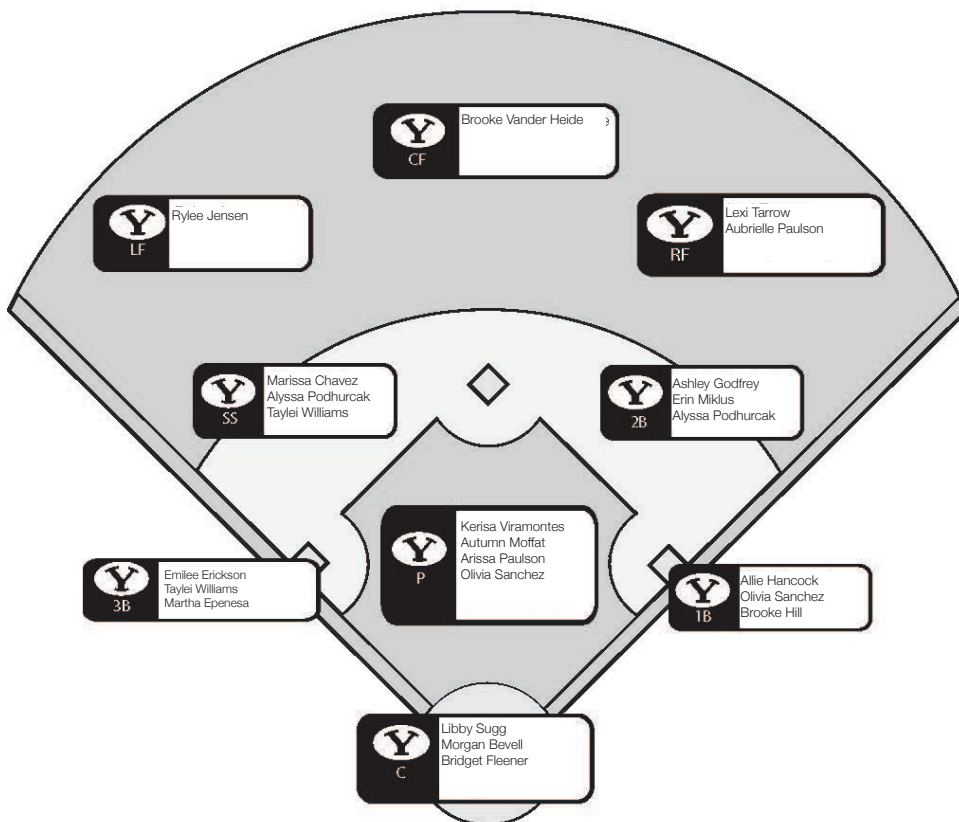

3-3-3 In the game against UTEP, sophomore Erin Miklus went a perfect 3 for 3 at the plate while also scoring three runs. She also hit her first BYU double and tallied two RBI and one walk.

4 Against UTEP, Olivia Sanchez hit a grand slam, tallying four RBI. She also tallied another dinger later in the game.

11 BYU currently ranks nationally an No. 11 in home runs per game with 1.63. Seven different Cougars have hit one homer this season (Rylee Jensen, Olivia Sanchez, Emilee Erickson, Libby Sugg, Ashley Godfrey, Marissa Chavez and Allie Hancock) and four with more than one (Jensen, Sanchez, Erickson and Godfrey).

13 The Cougars will play 13 teams from all of the Power 5 conferences in 2018 including four from the SEC, three from both the Big 12 and Pac-12 and one from the ACC and Big Ten.

15 With 1.67 RBI per game, the BYU softball team is ranked No. 15 nationally in RBI per game. Olivia Sanchez led with six against UTEP, followed by Rylee Jensen and Libby Sugg recording 5 each against Fordham and UTEP, respectively and Emilee Erickson and Erin Miklus added two a piece.

19 Against UTEP, the Cougars scored 19 runs, doubling their season scoring in one game. Rylee Jensen had the most with a career-high of four, while Erin Miklus, Emilee Erickson and Libby Sugg added three each. Olivia Sanchez tacked on two more runs with one run coming from four other players.

ROSTER BY POSITION