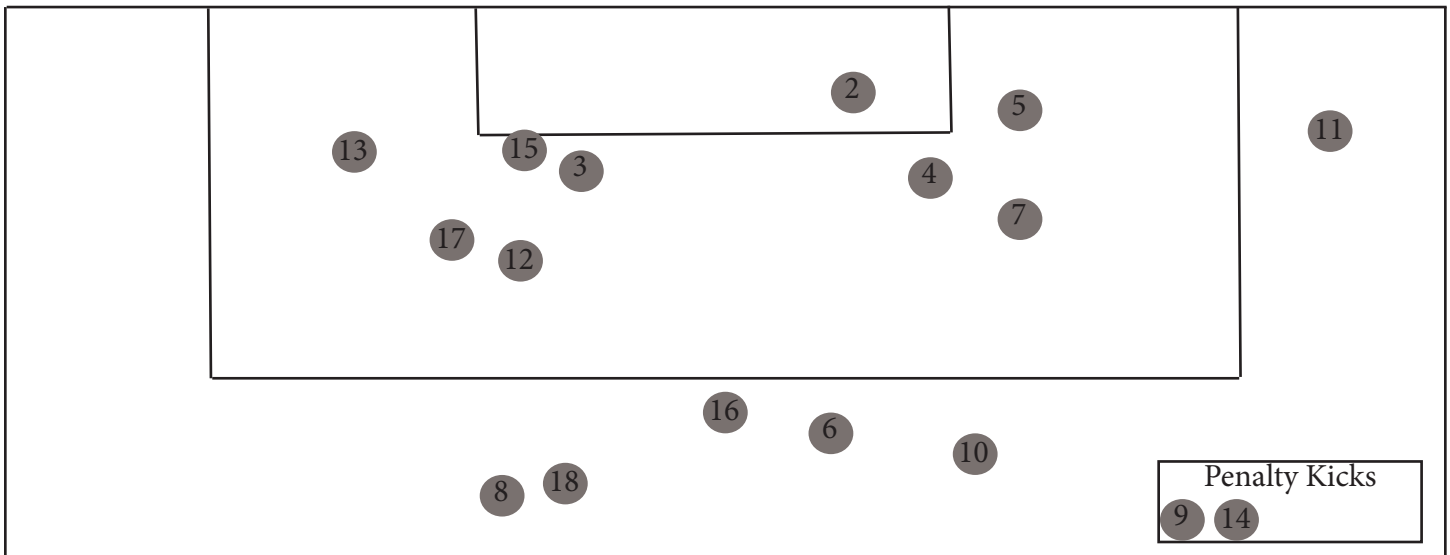

BYU GOAL CHART

BYU GOAL INFORMATION

1-Cameron Tucker (Cooahan) vs. PSU, 57:06
 2-Avery Walker (Flake) vs CSE, 25:38
 3-Nadia Gomes vs. Utah, 56:05
 4-Elise Flake (Gomes, Walker) vs. OSU, 2:54
 5-Avery Walker vs. OSU, 23:34
 6-Madie Mathews vs. OSU, 37:31
 7-Madie Mathews (Gomes) vs. Ariz., 72:45