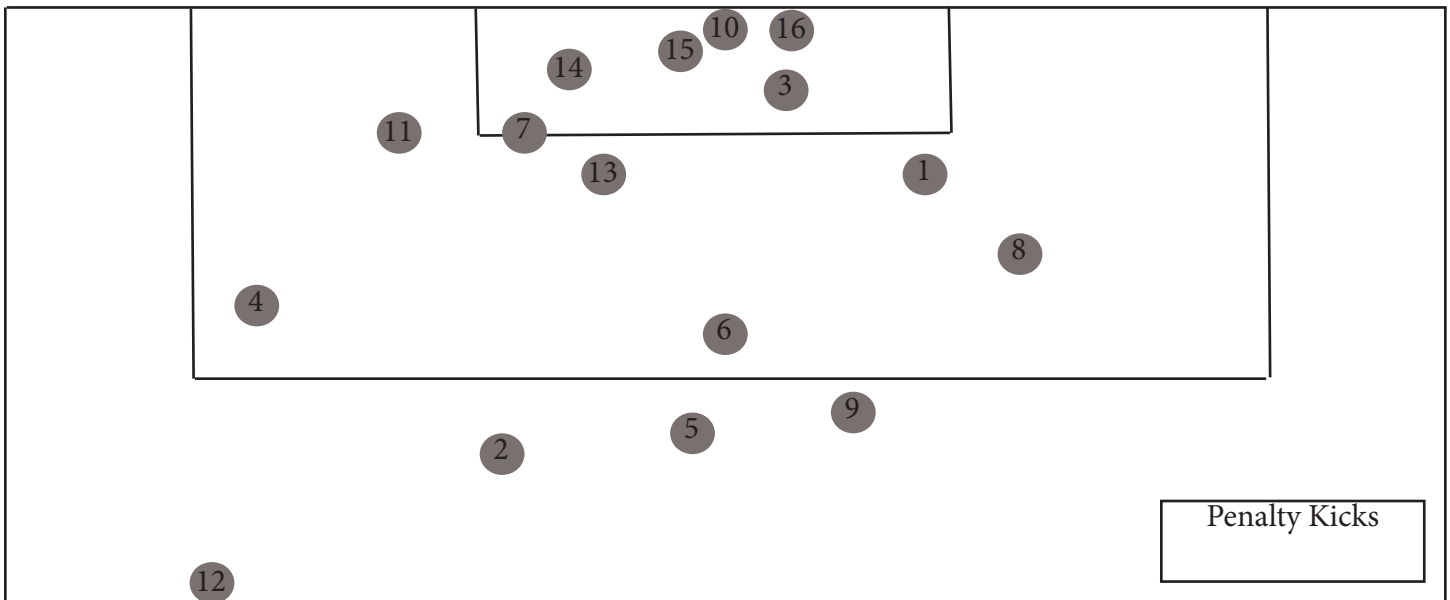

OPPONENT GOAL CHART

OPPONENT GOAL INFORMATION

1-Marissa Sheva (Penn State), 9:32
2-Alina Ortega-Jurado (Penn State), 61:43
3-Marissa Sheva (Penn State), 64:22
4-Samantha Koemans (CSF), 29:09
5-Hailie Mace (UCLA), 15:58
6-Taylor Kornieck (Colo.), 22:37

7-Tatum Barton (Colo.), 55:19
8-Tatum Barton (Colo.), 82:40
9-Eden Jacobsen (Utah), 30:03
10-Charlotte Brascia (Ariz.), 31:07
11-Amanda Porter (Ariz.), 91:50
12-Eva Eliasdottir (Kan.), 2:36

13-Grace Hagan (Kan.), 84:45
14-Kelsi Dantu (USD), 4:16
15-Courtney Coate (USD), 22:38
16-Jaylen Crim (SMC), 50:51