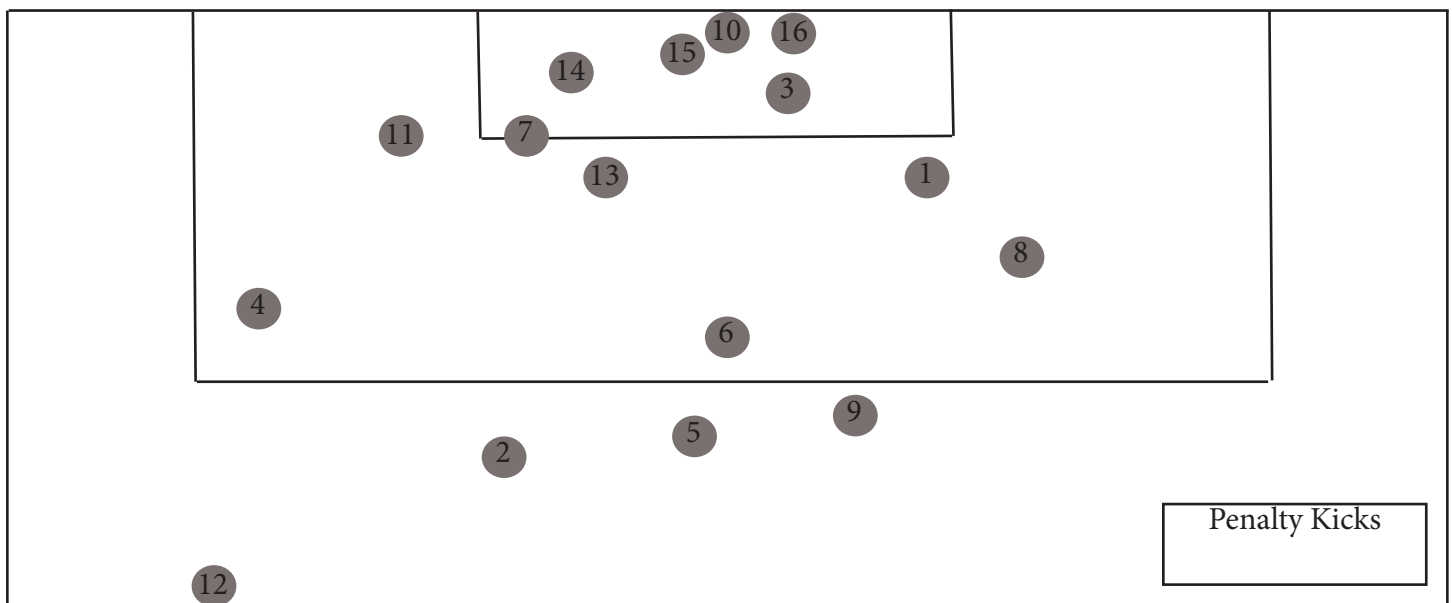

OPPONENT GOAL CHART

OPPONENT GOAL INFORMATION

- 1-Marissa Sheva (Penn State), 9:32
- 2-Alina Ortega-Jurado (Penn State), 61:43
- 3-Marissa Sheva (Penn State), 64:22
- 4-Samantha Koemans (CSF), 29:09
- 5-Hailie Mace (UCLA), 15:58
- 6-Taylor Kornieck (Colo.), 22:37

- 7-Tatum Barton (Colo.), 55:19
- 8-Tatum Barton (Colo.), 82:40
- 9-Eden Jacobsen (Utah), 30:03
- 10-Charlotte Brascia (Ariz.), 31:07
- 11-Amanda Porter (Ariz.), 91:50
- 12-Eva Eliasdottir (Kan.), 2:36

- 13-Grace Hagan (Kan.), 84:45
- 14-Kelsi Dantu (USD), 4:16
- 15-Courtney Coate (USD), 22:38
- 16-Jaylen Crim (SMC), 50:51