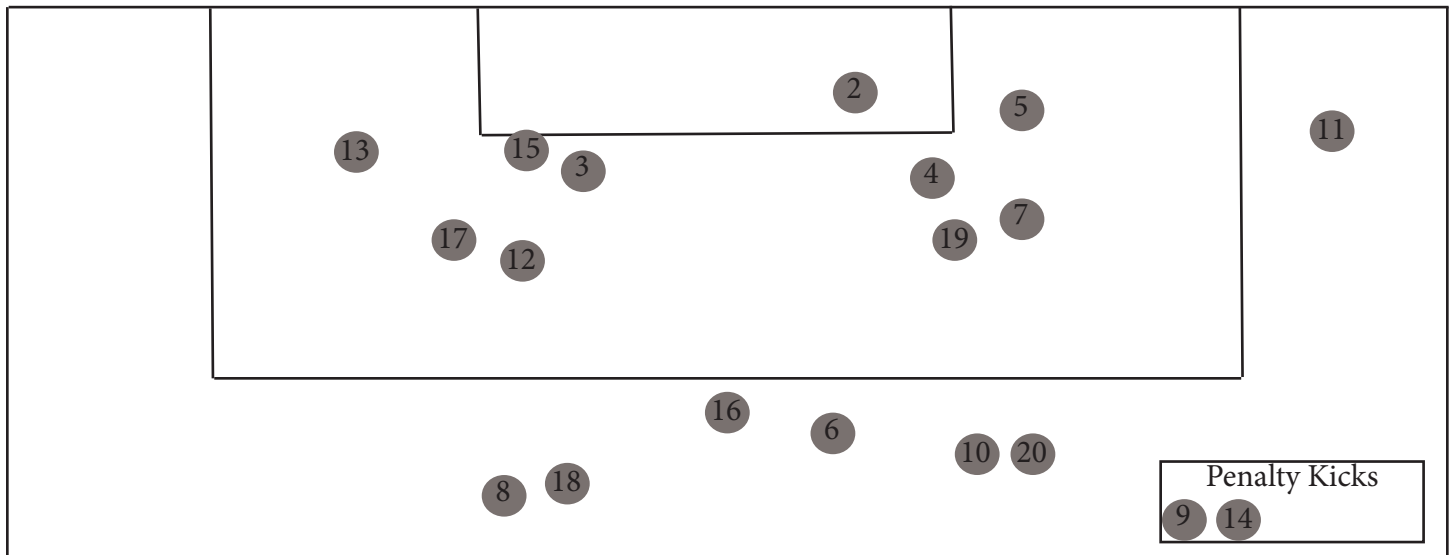

BYU GOAL CHART

BYU GOAL INFORMATION

- 1-Cameron Tucker (Coohan) vs. PSU, 57:06
- 2-Avery Walker (Flake) vs CSE, 25:38
- 3-Nadia Gomes vs. Utah, 56:05
- 4-Elise Flake (Gomes, Walker) vs. OSU, 2:54
- 5-Avery Walker vs. OSU, 23:34
- 6-Madie Mathews vs. OSU, 37:31
- 7-Madie Mathews (Gomes) vs. Ariz., 72:45