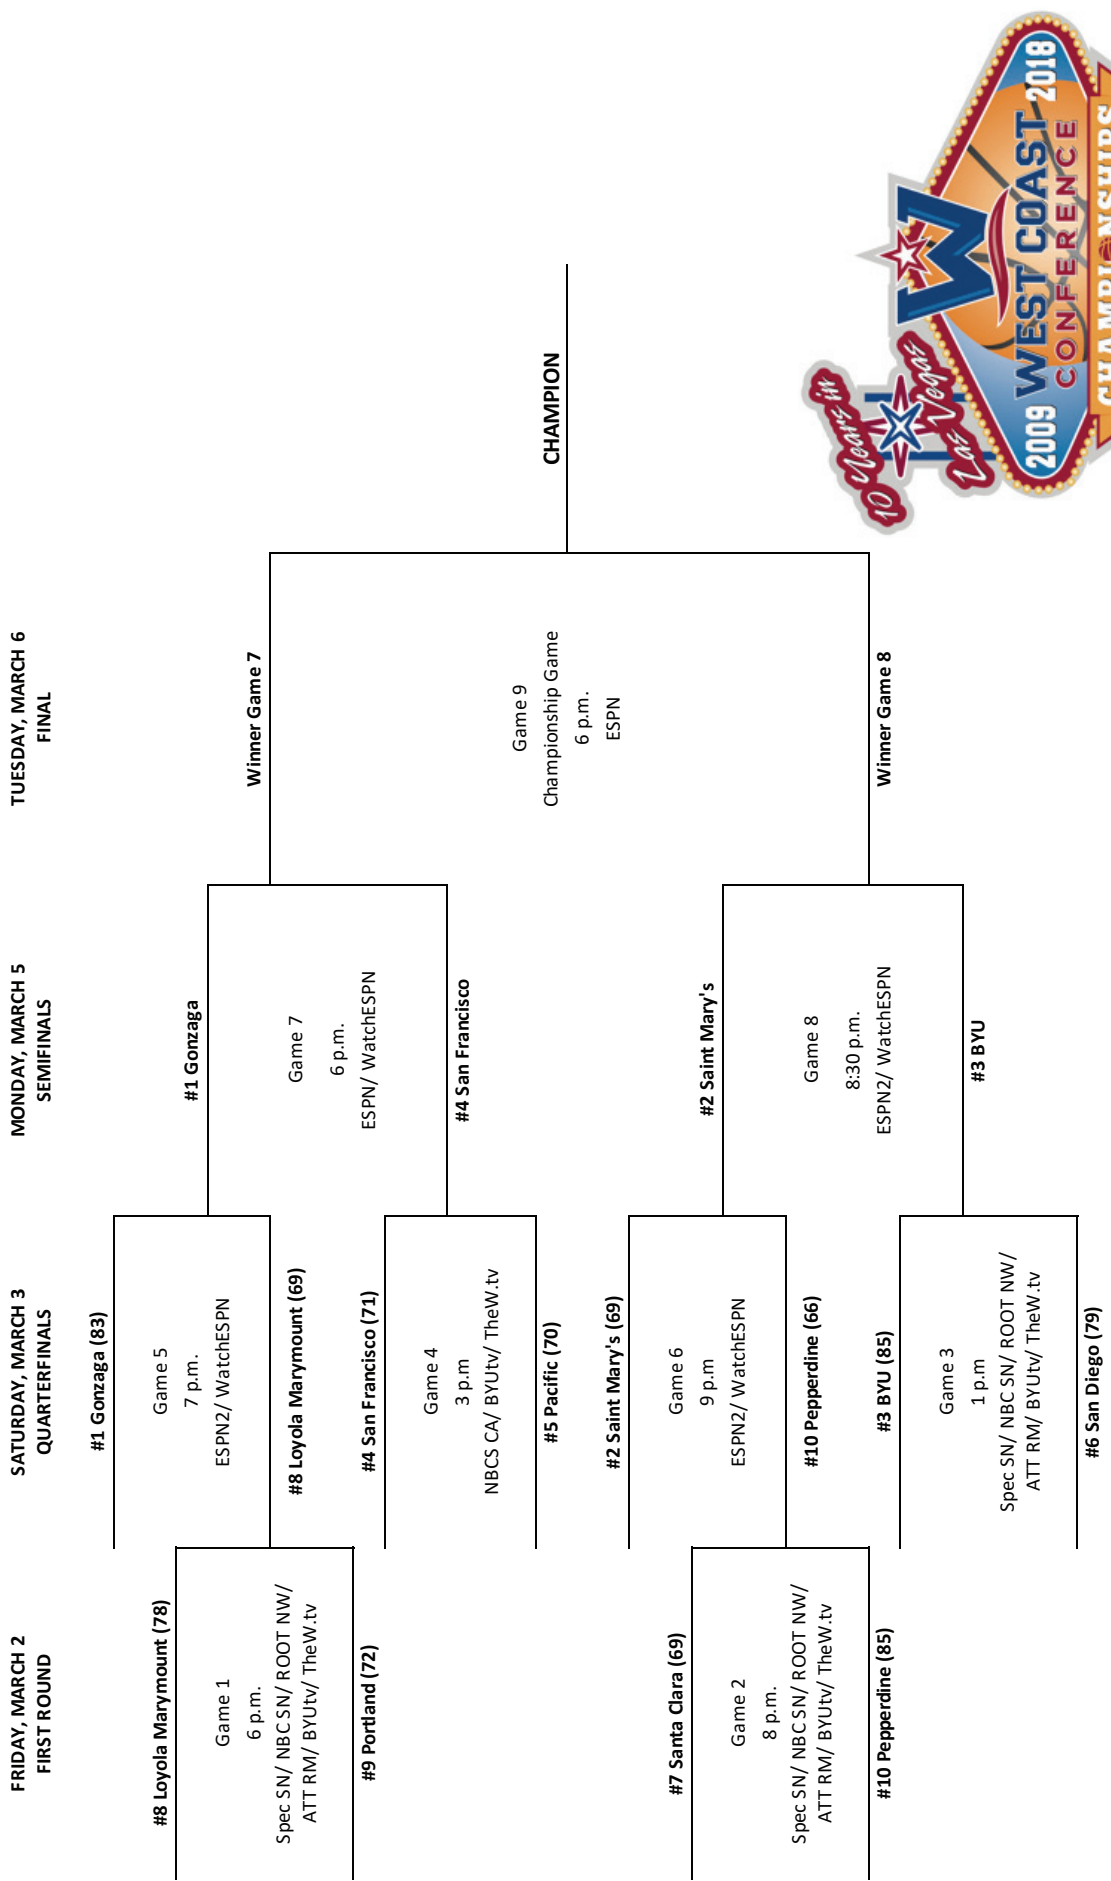

#33 DALTON NIXON
6-7 | 215 | Sophomore | Forward
Orem, Utah | Orem HS

#41 LUKE WORTHINGTON
6-10 | 235 | Junior | Forward
Mequon, Wisconsin | Homestead HS

DAVE ROSE
Head Coach (11th season)

2018 West Coast Conference Men's Basketball Championship
 March 1-6 - Las Vegas, NV