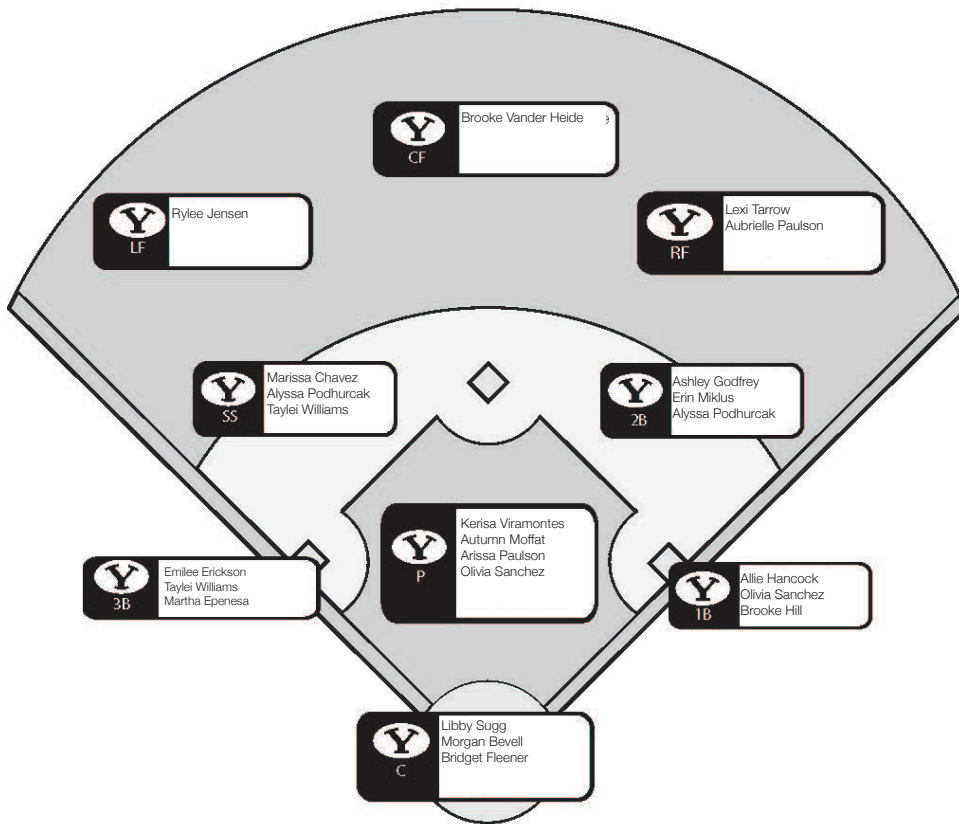

4

Arissa Paulson hit her first career grand slam against Pacific tallying four RBI to end the game due to the NCAA eight-run rule. In the game, she also had two runs and one walk.

5

BYU is the five-time reigning West Coast Conference Champions and as BYU enters conference play the Cougars will seek to defend their title.

9

The Cougars have earned nine WCC weekly award as Rylee Jensen took the WCC Player of the Week for the fourth time this season. Arissa Paulson, Libby Sugg, Autumn Moffat and Kerisa Viramontes have also all received weekly awards this season.

.900

Rylee Jensen batted .900 in the three games against Pacific. She totaled nine hits, five runs, four RBI, one double, one triple and a homer in the sweep.

9+

The Cougars score nine plus runs in four straight games. In the first game and the last game against Pacific, BYU scored 11 runs and put up 10 in the second game. Then on Tuesday, the Cougars batted in nine against UVU.

11

Arissa Paulson struck out a career-high 11 batters in the final game against LMU. She totaled 14 through the week with three against SUU.

13

The Cougars scored 13 runs against SUU with Libby Sugg, Emilee Erickson and Taylei Williams all tallying three runs. Rylee Jensen, Morgan Bevell, Arissa Paulson and Alyssa Podhurcak all recorded one run in the game.

ROSTER BY POSITION