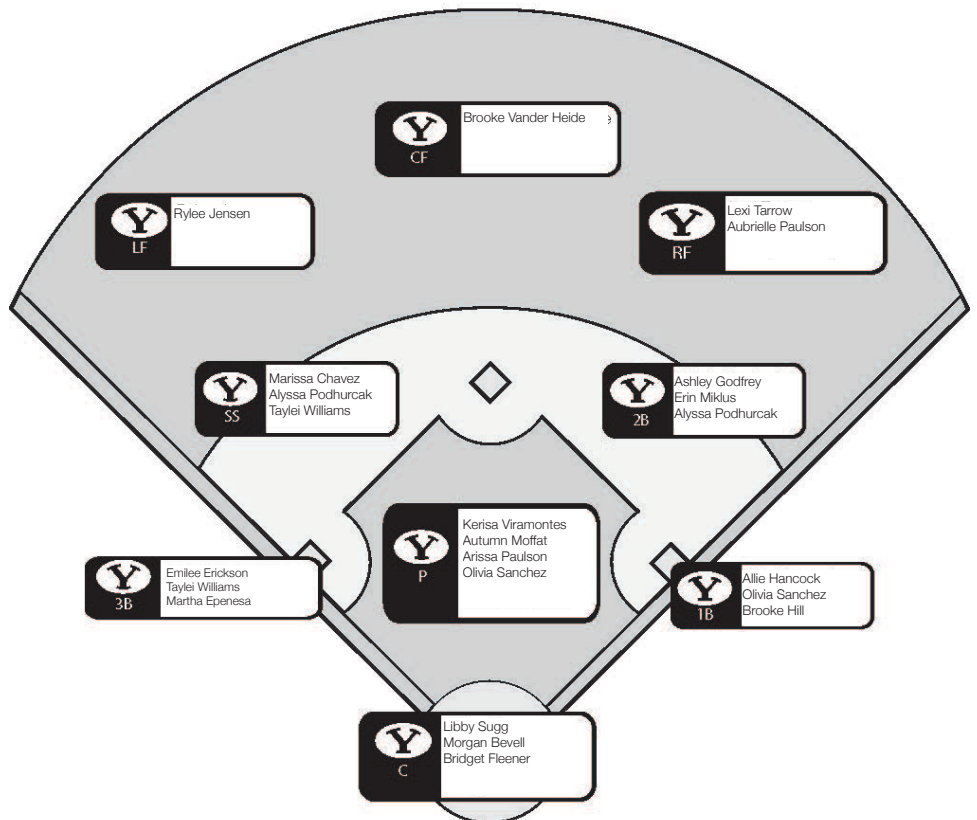

4

In three games, Rylee Jensen hit four home runs including two against Fordham to total eight RBI. She currently ranks No. 15 nationally in RBI per game with 1.67 and No. 20 in runs per game at 1.33.

6

Against UTEP, Olivia Sanchez hit a grand slam. She also tallied another dinger later in the game finishing the game with six RBI.

12

The Cougars will play 13 teams from all of the Power 5 conferences in 2018 including four from the SEC, three from both the Big 12 and Pac-12 and one from the ACC and Big Ten.

16

BYU currently ranks nationally an No. 16 in home runs per game with 1.31. Nine different Cougars have hit one homer this season (Rylee Jensen, Olivia Sanchez, Emilee Erickson, Libby Sugg, Ashley Godfrey, Marissa Chavez and Allie Hancock, Taylei Williams, Bridget Fleener) and four with more than one (Jensen, Sanchez, Erickson and Godfrey).

19

Against UTEP, the Cougars scored 19 runs, doubling their season scoring in one game. Rylee Jensen had the most with a career-high of four, while Erin Miklus, Emilee Erickson and Libby Sugg added three each. Olivia Sanchez tacked on two more runs with one run coming from four other players.

23

Finishing the 2018 season, BYU ranked No. 23 nationally in slugging percentage at 0.476. The team was led by senior Libby Sugg with a slugging percentage of 0.707 ranking No. 58 nationally.

ROSTER BY POSITION