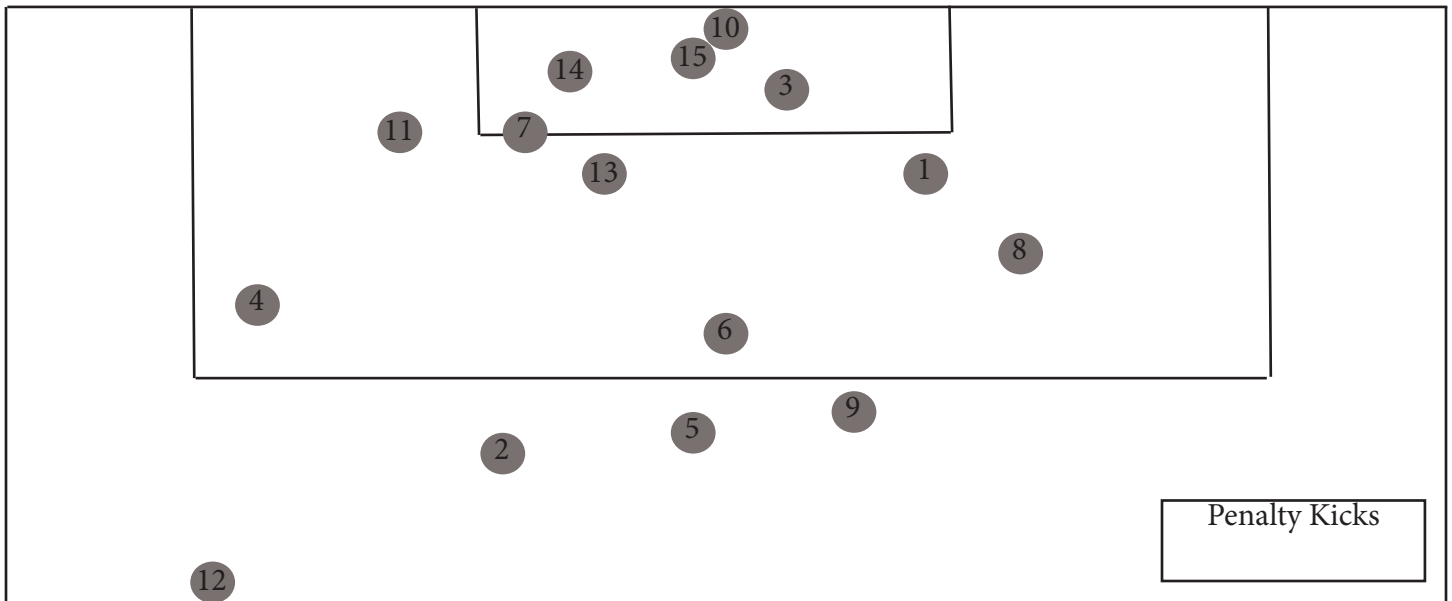

OPPONENT GOAL CHART

OPPONENT GOAL INFORMATION

- 1-Marissa Sheva (Penn State), 9:32
- 2-Alina Ortega-Jurado (Penn State), 61:43
- 3-Marissa Sheva (Penn State), 64:22
- 4-Samantha Koemans (CSF), 29:09
- 5-Hailie Mace (UCLA), 15:58
- 6-Taylor Kornieck (Colo.), 22:37

- 7-Tatum Barton (Colo.), 55:19
- 8-Tatum Barton (Colo.), 82:40
- 9-Eden Jacobsen (Utah), 30:03
- 10-Charlotte Brascia (Ariz.), 31:07
- 11-Amanda Porter (Ariz.), 91:50
- 12-Eva Eliasdottir (Kan.), 2:36

- 13-Grace Hagan (Kan.), 84:45
- 14-Kelsi Dantu (USD), 4:16
- 15-Courtney Coate (USD), 22:38