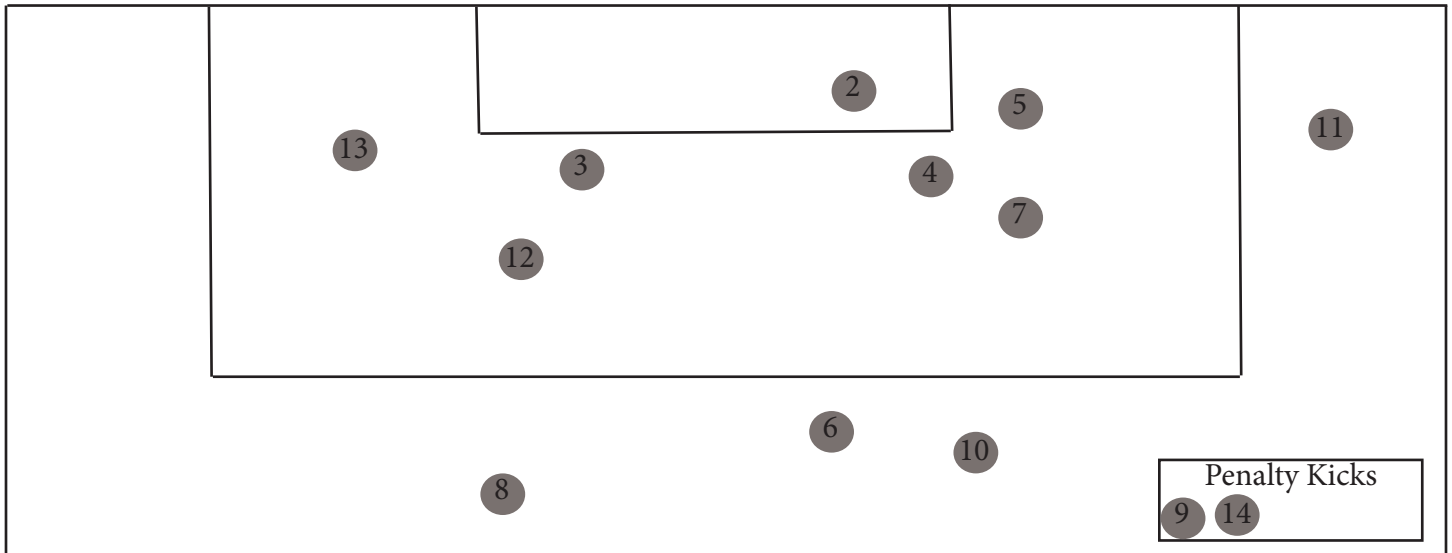

BYU GOAL CHART

17: 1-2

BYU GOAL INFORMATION

- 1-Cameron Tucker (Coohan) vs. PSU, 57:06
- 2-Avery Walker (Flake) vs CSE, 25:38
- 3-Nadia Gomes vs. Utah, 56:05
- 4-Elise Flake (Gomes, Walker) vs. OSU, 2:54
- 5-Avery Walker vs. OSU, 23:34
- 6-Madie Mathews vs. OSU, 37:31
- 7-Madie Mathews (Gomes) vs. Ariz., 72:45