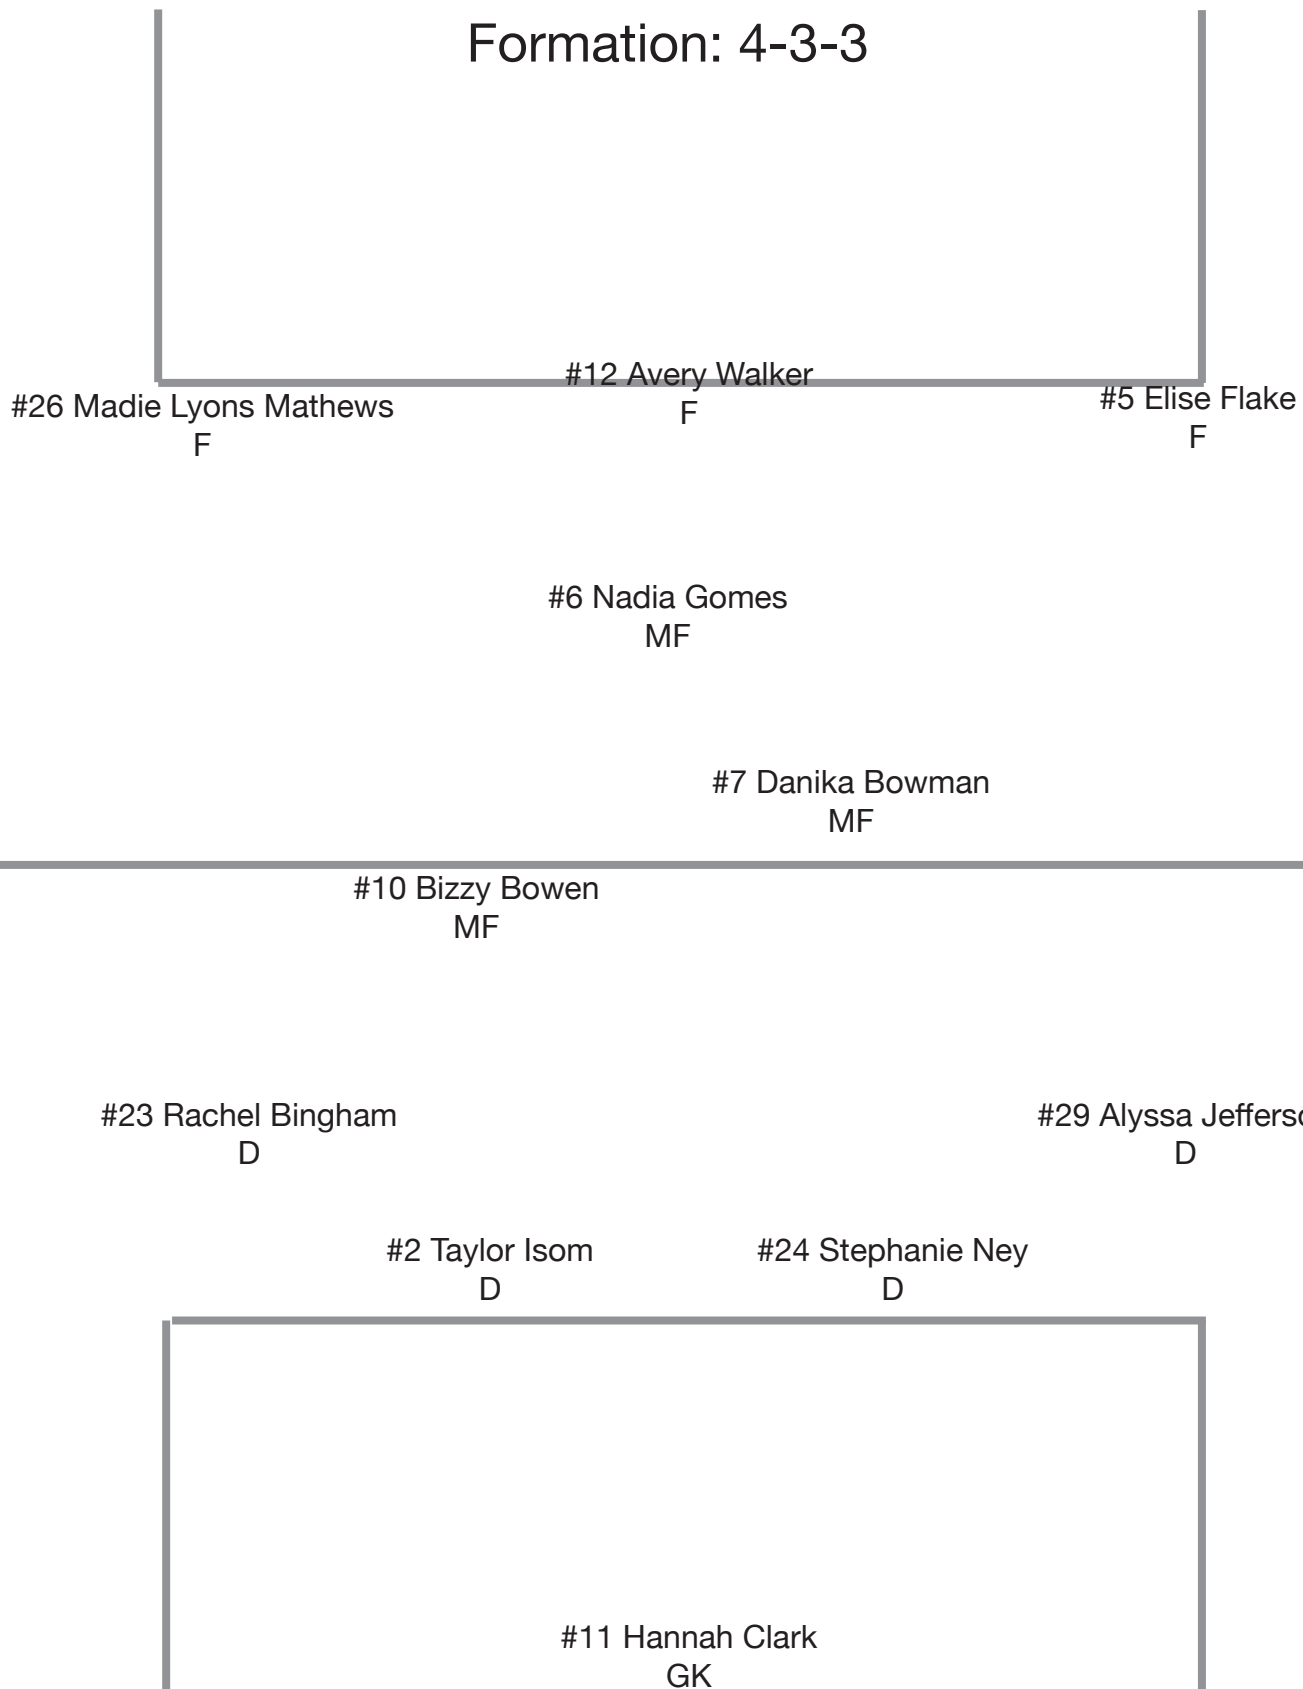

Administrative assistant: McKinzie Young (sixth) **Volunteer assistants:** Rachel Jorgensen (fourth)

PROJECTED 11

Formation: 4-3-3

CURRENT ROSTER

#	Name	Ht.	Pos.	Yr.	Hometown
1	Savanna Empey	5-10	GK	FR	Lehi, Utah
2	Taylor Isom	5-7	D	SR	Sandy, Utah
3	Carla Haslam	5-3	F	JR	South Jordan, Utah
4	Brittain Steiner	5-9	MF	SR	Mercer, New Jersey
5	Elise Flake	5-7	F	SO	Mapleton, Utah
6	Nadia Gomes	5-6	F	SR	Sandy, Utah
7	Danika Bowman	5-7	MF	SO	Redlands, California
8	Mikayla Colohan	5-8	MF	FR	Fruit Heights, Utah
9	Shaylyn Orr Redding	5-8	D	FR	Draper, Utah
10	Bizzy Bowen	5-4	MF	SR	Sandy, Utah
11	Hannah Clark	5-10	GK	SR	Danville, California
12	Avery Walker	5-7	F	SR	Ogden, Utah
13	Makaylie Moore	5-5	MF	FR	Auburn, Washington
14	Josie Guinn	5-5	D	FR	Murrieta, California
15	Emma Bailey	5-1	F	FR	Eagle, Idaho
16	Kayci Griffin	5-9	MF	SR	Austin, Texas
18	Sabrina Macias	5-5	GK	SO	Littleton, Colorado
19	Lizzy Braby	5-2	MF	SO	Murray, Utah
20	Cameron Tucker	5-9	F	FR	Highland, Utah
21	Madie Siddoway	5-9	F	JR	North Logan, Utah
22	Ellie Smith	5-9	MF	FR	Alpine, Utah
23	Rachel Bingham	5-3	D	SO	Spanish Fork, Utah
24	Stephanie Ney	5-9	D	SR	Cottonwood Hts., Utah
25	Brynlee Welch	5-4	D	SO	Hyrum, Utah
26	Madie Lyons Mathews	5-8	F	SR	Sandy, Utah
28	Alyssa Jefferson	5-9	D	SO	Sandy, Utah
29	Josie Manwill	5-9	GK	FR	Layton, Utah
32	Cassidy Smith	5-9	GK	SO	Alpine, Utah