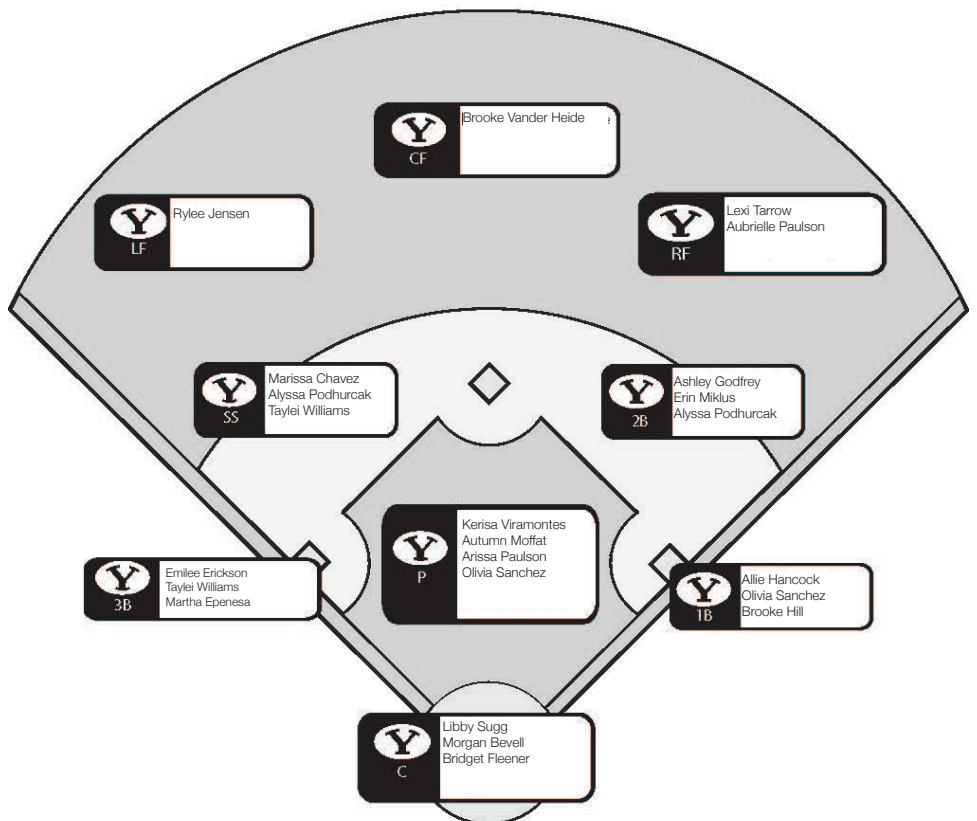

ROSTER BY POSITION