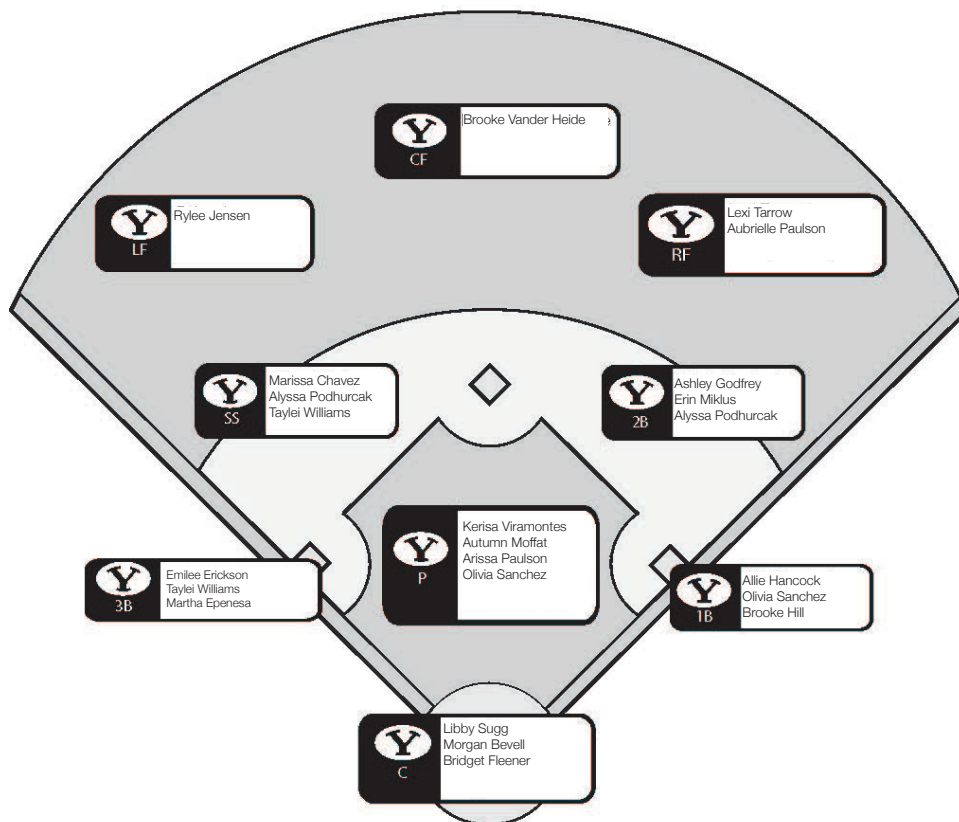

Athletic Communications Fax: (801) 422-0633
Mailing Address: 30 SFH, Provo, UT 84602-2239

BYU SOFTBALL BY THE NUMBERS

0 In the game against Florida Gulf Coast, Kerisa Viramontes pitched a shutout against Florida Gulf Coast in a complete game allowing no walks

3-3-3 In the game against UTEP, sophomore Erin Miklus went a perfect 3 for 3 at the plate while also scoring three runs. She also hit her first BYU double and tallied two RBI and one walk.

4 In three games, Rylee Jensen hit four home runs including two against Fordham to total eight RBI. She currently ranks No. 15 nationally in RBI per game with 1.67 and No. 20 in runs per game at 1.33.

6 Against UTEP, Olivia Sanchez hit a grand slam. She also tallied another dinger later in the game finishing the game with six RBI.

12 The Cougars will play 12 teams from all of the Power 5 conferences in 2018 including four from the SEC, three from both the Big 12 and Pac-12 and one from the ACC and Big Ten.

19 Against UTEP, the Cougars scored 19 runs, doubling their season scoring in one game. Rylee Jensen had the most with a career-high of four, while Erin Miklus, Emilee Erickson and Libby Sugg added three each. Olivia Sanchez tacked on two more runs with one run coming from four other players.

20 BYU ranked No. 20 nationally in fielding percentage at 0.976. Rylee Jensen and Emilee Erickson both have a 1.000 fielding percentage through the 2019 season.

ROSTER BY POSITION