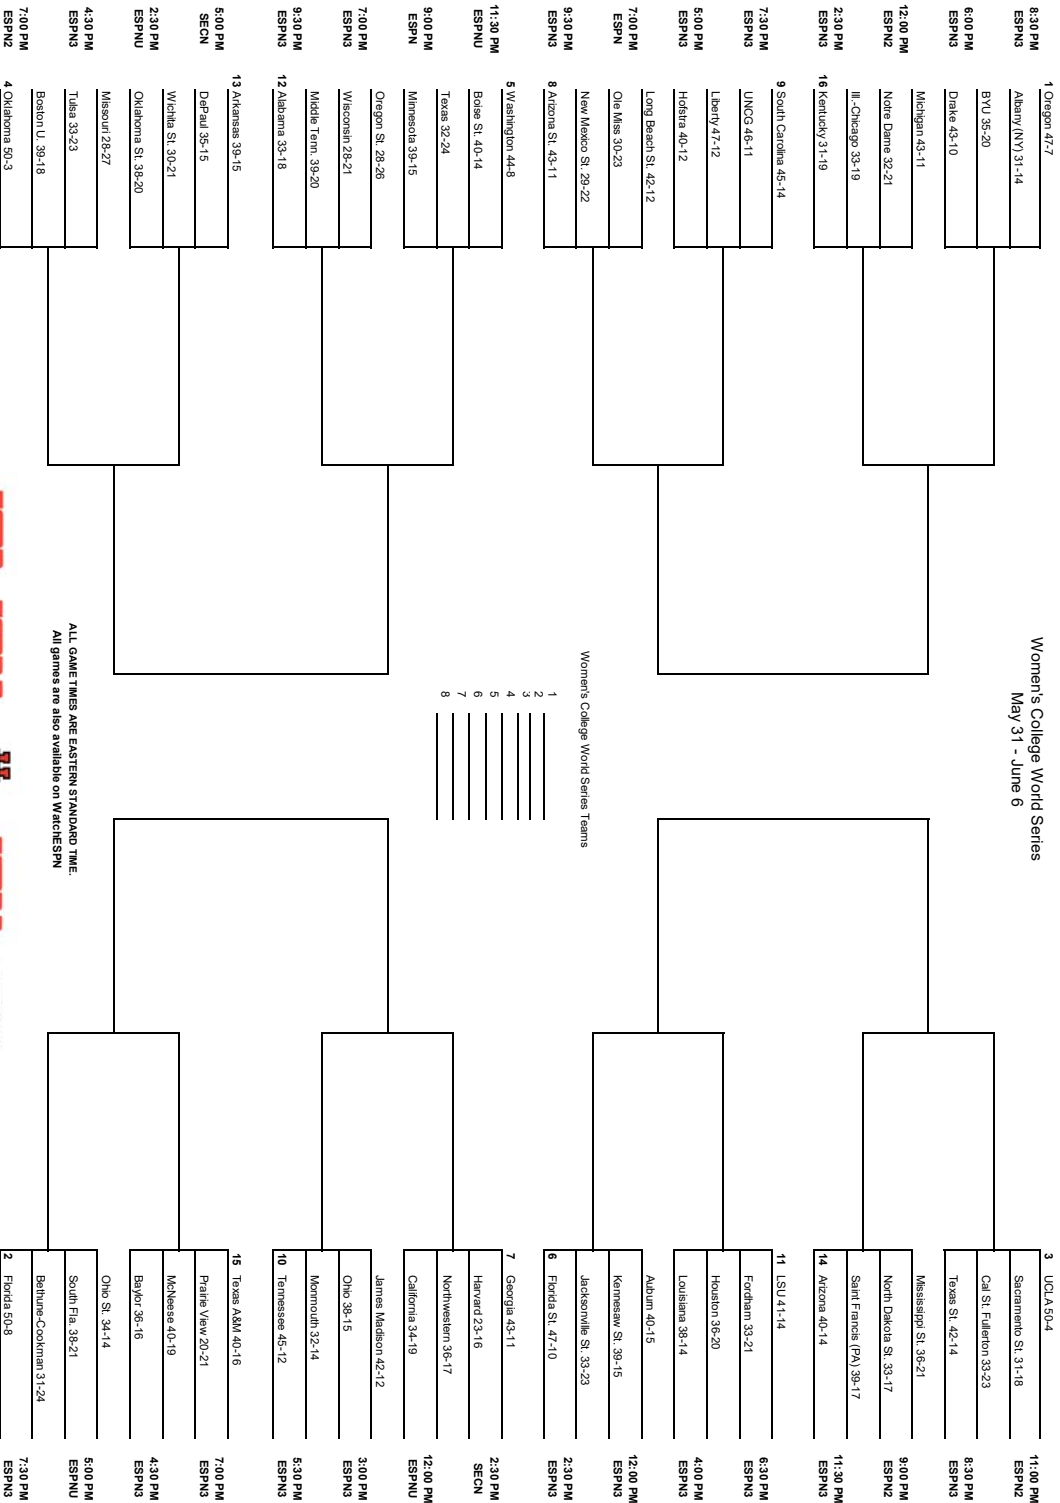

2018 NCAA DIVISION I SOFTBALL CHAMPIONSHIP

REGIONALS
May 18-20

SUPER REGIONALS
May 24-27

SUPER REGIONALS
May 24-27

REGIONALS
May 18-20

Women's College World Series May 31 - June 6

Women's College World Series Teams

1. 1 _____
2. 2 _____
3. 3 _____
4. 4 _____
5. 5 _____
6. 6 _____
7. 7 _____
8. 8 _____

Eugene Regional, May 17-19