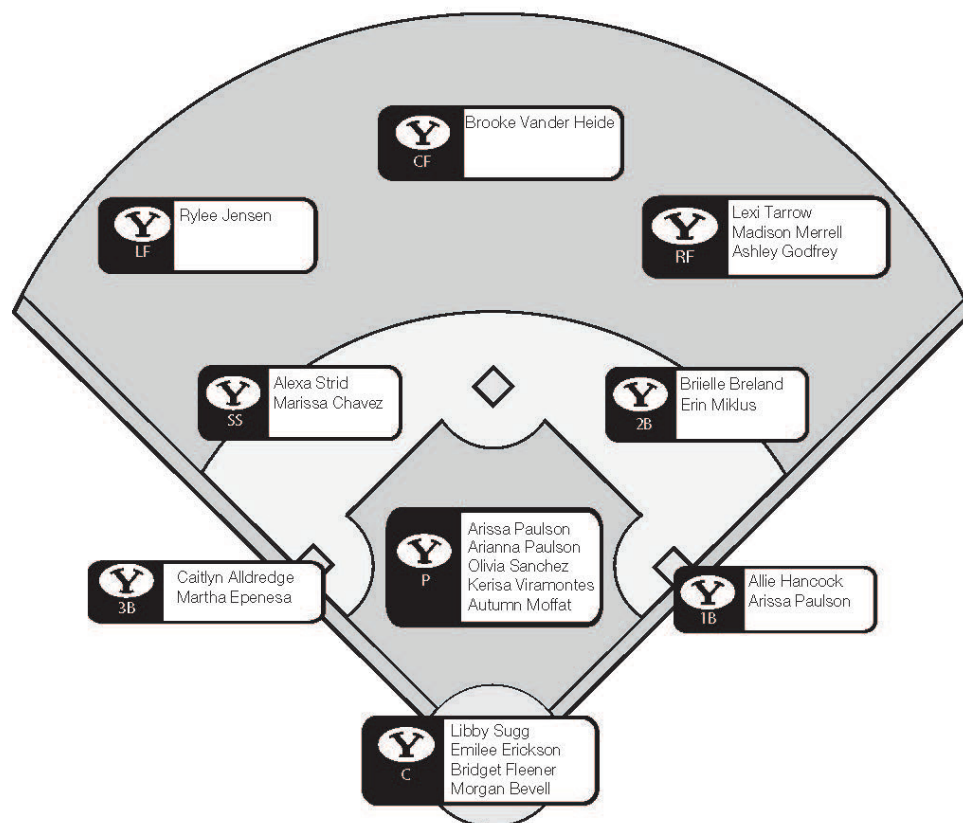

ROSTER BY POSITION