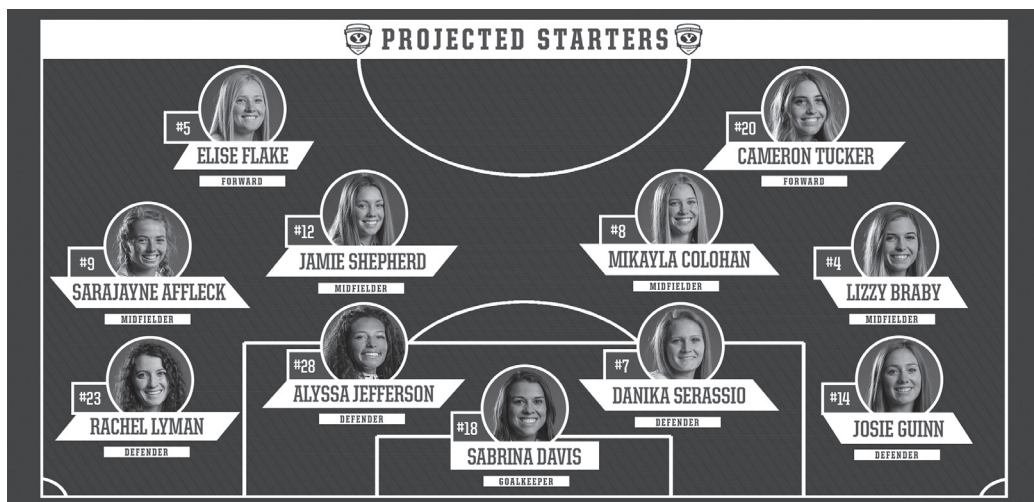

10-5-1 OVERALL

3-2-1 WCC
HEAD COACH:
Jim Millinder (7th)
RECORD @ St. Mary's:
62-58-16

BYU STORYLINES

- **IN THE RANKINGS.** Both Top Drawer Soccer and United Soccer Coaches have BYU ranked No. 4 in this week's polls while the NCAA RPI rankings place the Cougars at No. 17. Top Drawer Soccer recently released its Top 100 Players and Top 100 Freshmen, placing Mikayla Colohan at No. 17 and Elise Flake at No. 61 in the Top 100 Players. Jamie Shepherd and SaraJayne Affleck claimed the No. 10 and 48 spots in the Top 100 Freshmen poll.
- **LAST TIME ON THE FIELD.** At South Field, BYU took a 3-1 win over San Diego on Saturday night. The Toreros shocked the Cougar defense in the 12th minute as a goal gave San Diego an early 1-0 lead. However, a goal by Colohan 22 seconds later evened the game. Goals by Cameron Tucker in the 20th and Flake in the 47th gave BYU the advantage as the defense held off the Torero pressure. The Cougars racked up 27 shots on the game.
- **IN THE WCC.** BYU currently sits alone in first place in the WCC rankings with a total of 16 points and a 5-0-1 record. The Cougars tie came in the first match against Santa Clara. The Broncos are in second place with 14 points, Pepperdine follows with 12 and Gonzaga and San Francisco have 10 points apiece. Flake leads the conference in goals (15) and points (33) while Colohan leads the way in total shots with 74. In goal, Sabrina Davis also leads the league in save percentage (.811).

BYU PROJECTED STARTERS