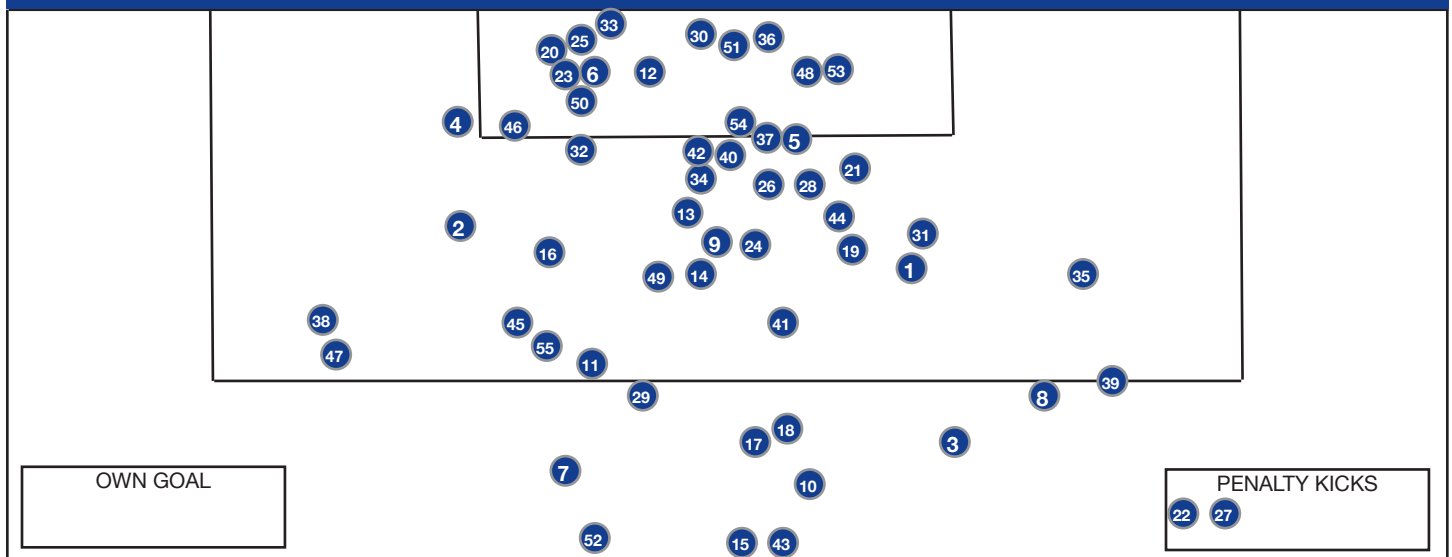

BYU GOAL CHART

BYU GOAL INFORMATION

1. Colohan (Braby) @ Alabama, 8:05	17. Colohan @ Kansas, 47:14	33. Flake vs. Pepperdine, 11:17	49. Ballstaedt (McCarthy) vs. SMC, 88:01
2. Flake @ Mississippi State, 20:50	18. Tucker @ Kansas St., 4:39	34. Flake (Colohan, Braby) vs. Pepp., 21:32	50. Akinaka (Petersen, Buhler) vs. SMC, 89:04
3. Colohan @ Mississippi State, 84:16	19. Tucker (Shepherd) @ Kansas St., 47:32	35. Braby vs. Pepperdine, 48:10	51. Flake (Braby) vs. Portland, 19:36
4. Guinn vs. SUU, 18:59	20. Tucker (Braby) @ Kansas St., 58:02	36. Colohan (Tucker, Lyman) vs. Pepp., 53:55	52. Brockbank (Tucker) vs. Portland, 31:09
5. Brockbank (Ballstaedt) vs. SUU, 43:48	21. Colohan (Ballstaedt) @ Kansas St., 69:11	37. Colohan (Lyman, Braby) vs. Pac., 2:02	53. Colohan (Tucker) vs. USD, 12:06
6. Flake (Lyman) vs. SUU, 49:22	22. Petersen @ Kansas St., 84:42	38. Tucker (Colohan) vs. Pac., 30:00	54. Tucker (Lyman, Jefferson) vs. USD, 19:08
7. Flake vs. SUU, 59:39	23. Maughan (Affleck) @ LBSU, 54:41	39. Braby vs. Pac., 30:25	55. Flake vs. USD, 46:04
8. Braby vs. SUU, 66:54	24. Flake @ LBSU, 59:12	40. Affleck (Colohan, Braby) vs. Pac., 68:21	
9. Ballstaedt (McCarthy) vs. SUU, 83:30	25. Ballstaedt (Akinaka) @ LBSU, 84:51	41. Brockbank (Flake) vs. Pac., 72:16	
10. Brockbank (Smith) vs. SUU, 87:56	26. Colohan (Lyman, Shep.) vs. UCI, 37:32	42. Moore (Petersen) vs. Pac., 79:45	
11. Flake (Affleck) vs. Utah, 19:16	27. Flake vs. UCI, 67:39	43. Serassio (Braby, Guinn) vs. SMC, 26:41	
12. Tucker (Flake, Braby) vs. Utah, 63:25	28. Colohan (Jefferson) vs. UCI, 74:39	44. Colohan vs. SMC, 30:17	
13. Flake (Guinn) vs. Texas A&M, 33:31	29. McCarthy vs. UCI, 82:00	45. Flake vs. SMC, 31:05	
14. Flake vs. Texas A&M, 36:12	30. Brockbank @ S. Clara, 41:54	46. Maughan (Colohan) vs. SMC, 42:46	
15. Serassio (Shepherd, Guinn) @ UVU, 63:50	31. Tucker (Flake) @ S. Clara, 67:07	47. Flake vs. SMC, 51:41	
16. Flake (Tucker) @ Kansas, 45:33	32. Affleck (Tucker, Colohan) vs. Pepp., 3:57	48. Colohan (Tucker) vs. SMC, 58:45