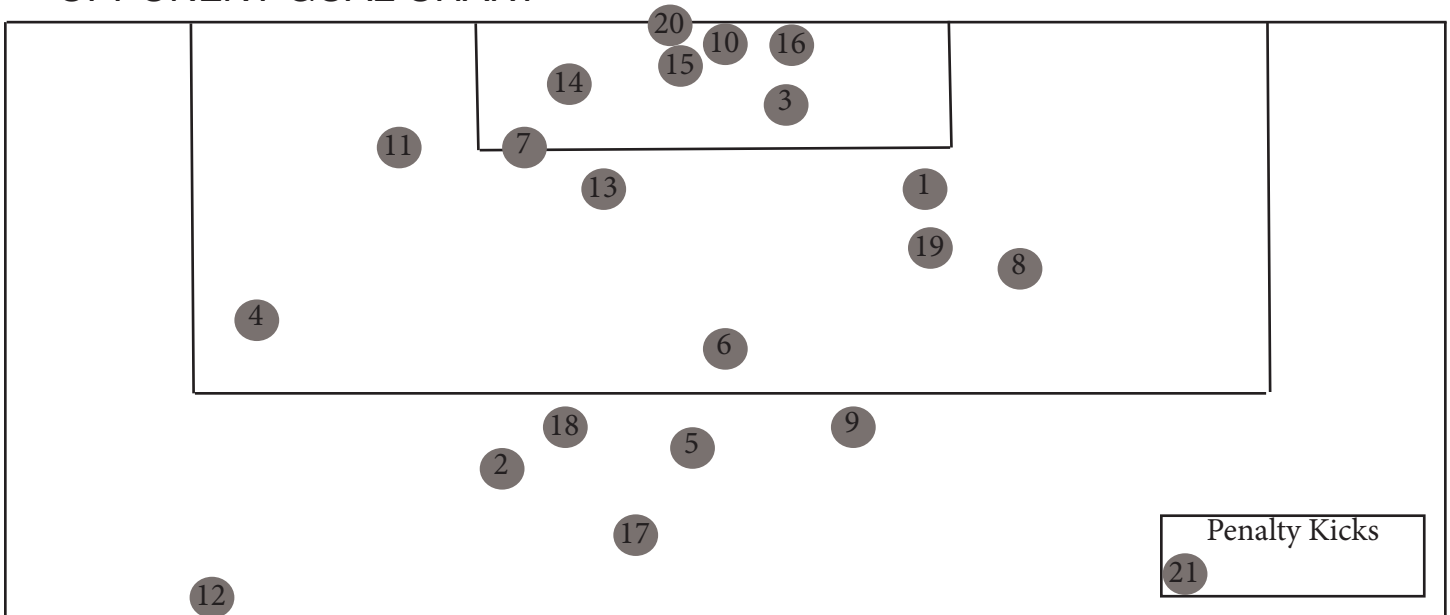

OPPONENT GOAL CHART

OPPONENT GOAL INFORMATION

- 1-Marissa Sheva (Penn State), 9:32
- 2-Alina Ortega-Jurado (Penn State), 61:43
- 3-Marissa Sheva (Penn State), 64:22
- 4-Samantha Koemans (CSF), 29:09
- 5-Hailie Mace (UCLA), 15:58
- 6-Taylor Kornieck (Colo.), 22:37
- 7-Tatum Barton (Colo.), 55:19
- 8-Tatum Barton (Colo.), 82:40

- 9-Eden Jacobsen (Utah), 30:03
- 10-Charlotte Brascia (Ariz.), 31:07
- 11-Amanda Porter (Ariz.), 91:50
- 12-Eva Eliasdottir (Kan.), 2:36
- 13-Grace Hagan (Kan.), 84:45
- 14-Kelsi Dantu (USD), 4:16
- 15-Courtney Coate (USD), 22:38
- 16-Jaylen Crim (SMC), 50:51

- 17-Joelle Anderson (Pepp.), 18:15
- 18-Joelle Anderson (Pepp.), 22:41
- 19-Jodi Ulkekul (Gon.), 3:04
- 20-Hope Tsuneyoshi (Gon.), 61:02
- 21-Jordan Thompson (Gon.), 69:11