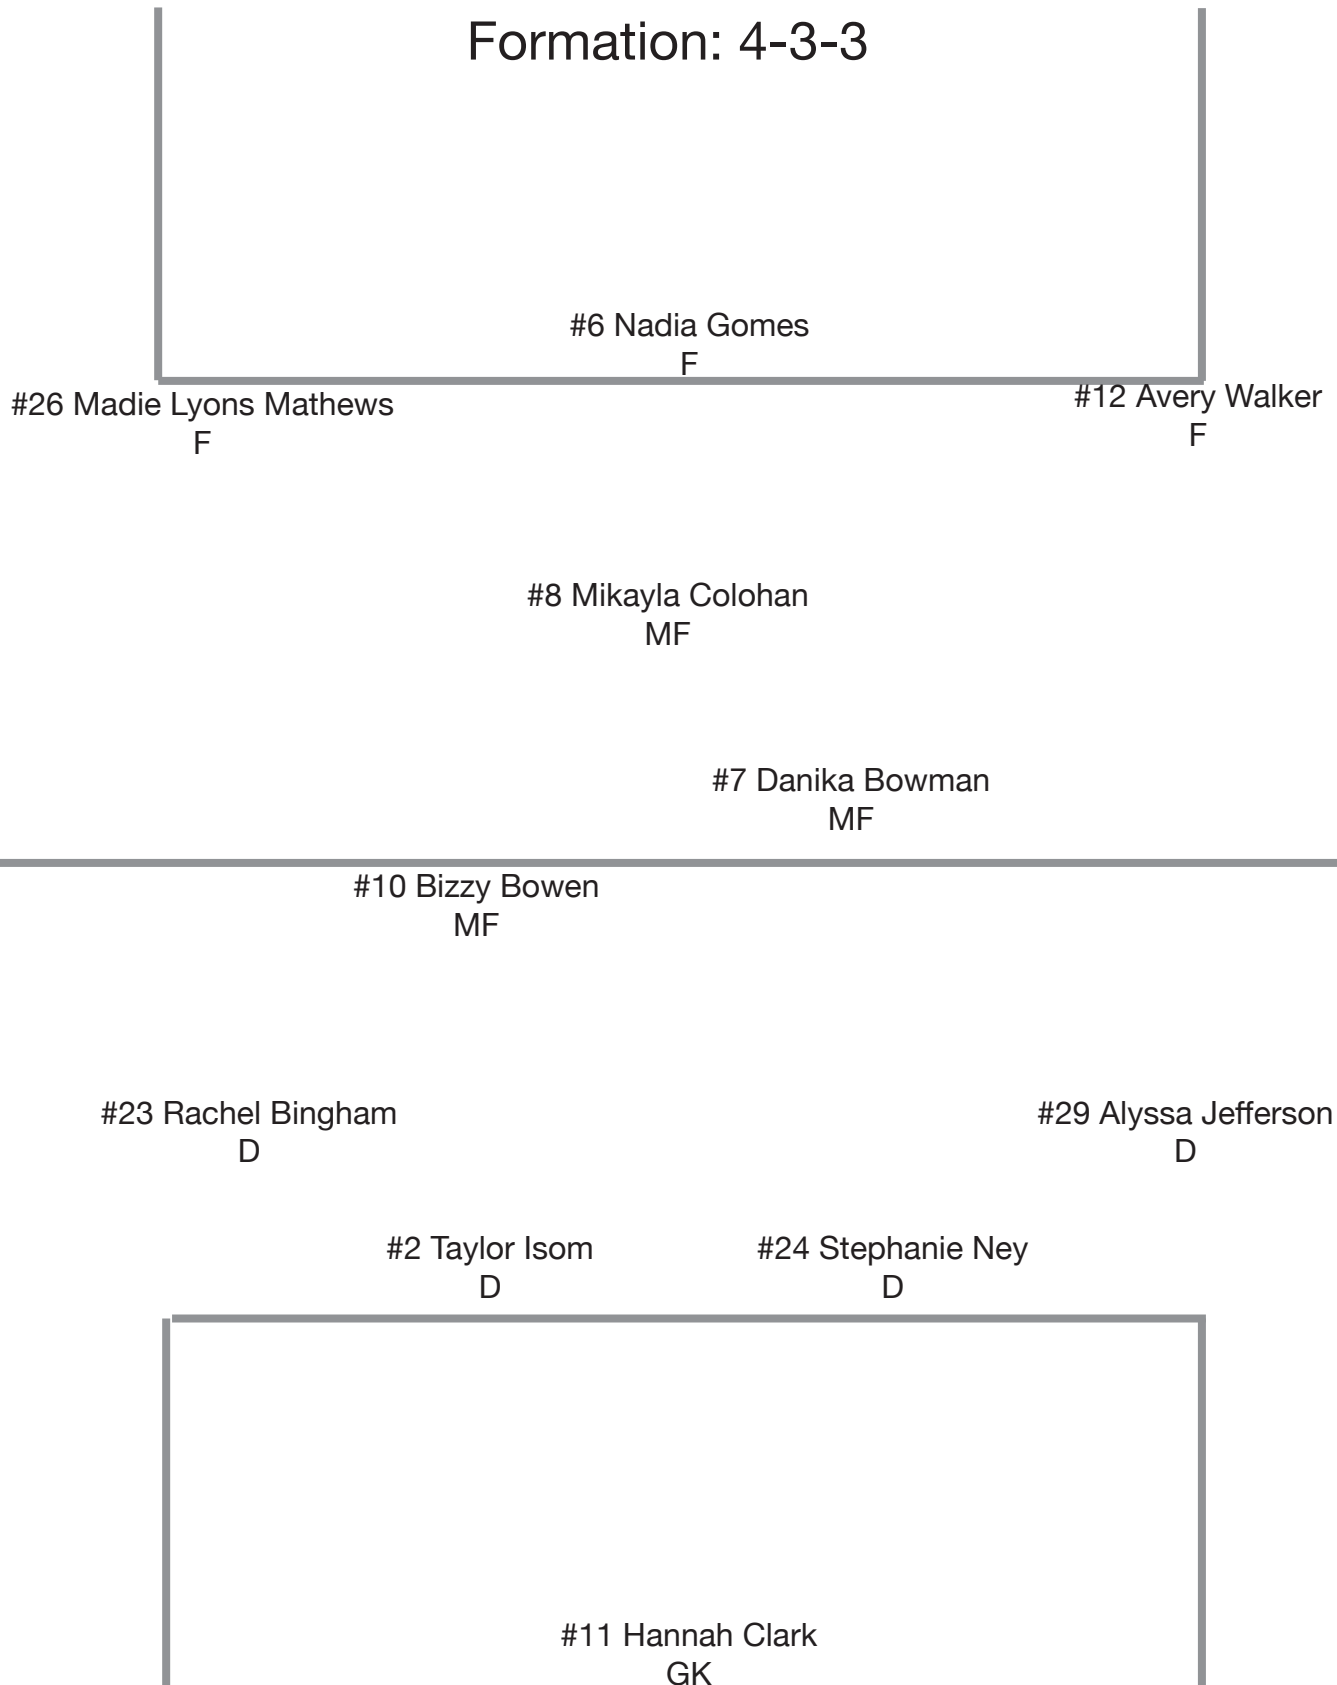

Administrative assistant: McKinzie Young (sixth) **Volunteer assistants:** Rachel Jorgensen (fourth)

PROJECTED 11

Formation: 4-3-3

CURRENT ROSTER

#	Name	Ht.	Pos.	Yr.	Hometown
1	Savanna Empey	5-10	GK	FR	Lehi, Utah
2	Taylor Isom	5-7	D	SR	Sandy, Utah
3	Carla Haslam	5-3	F	JR	South Jordan, Utah
4	Brittain Steiner	5-9	MF	SR	Mercer, New Jersey
5	Elise Flake	5-7	F	SO	Mapleton, Utah
6	Nadia Gomes	5-6	F	SR	Sandy, Utah
7	Danika Bowman	5-7	MF	SO	Redlands, California
8	Mikayla Colohan	5-8	MF	FR	Fruit Heights, Utah
9	Shaylyn Orr Redding	5-8	D	FR	Draper, Utah
10	Bizzy Bowen	5-4	MF	SR	Sandy, Utah
11	Hannah Clark	5-10	GK	SR	Danville, California
12	Avery Walker	5-7	F	SR	Ogden, Utah
13	Makaylie Moore	5-5	MF	FR	Auburn, Washington
14	Josie Guinn	5-5	D	FR	Murrieta, California
15	Emma Bailey	5-1	F	FR	Eagle, Idaho
16	Kayci Griffin	5-9	MF	SR	Austin, Texas
18	Sabrina Macias	5-5	GK	SO	Littleton, Colorado
19	Lizzy Braby	5-2	MF	SO	Murray, Utah
20	Cameron Tucker	5-9	F	FR	Highland, Utah
21	Madie Siddoway	5-9	F	JR	North Logan, Utah
22	Ellie Smith	5-9	MF	FR	Alpine, Utah
23	Rachel Bingham	5-3	D	SO	Spanish Fork, Utah
24	Stephanie Ney	5-9	D	SR	Cottonwood Hts., Utah
25	Brynlee Welch	5-4	D	SO	Hyrum, Utah
26	Madie Lyons Mathews	5-8	F	SR	Sandy, Utah
28	Alyssa Jefferson	5-9	D	SO	Sandy, Utah
29	Josie Manwill	5-9	GK	FR	Layton, Utah
32	Cassidy Smith	5-9	GK	SO	Alpine, Utah