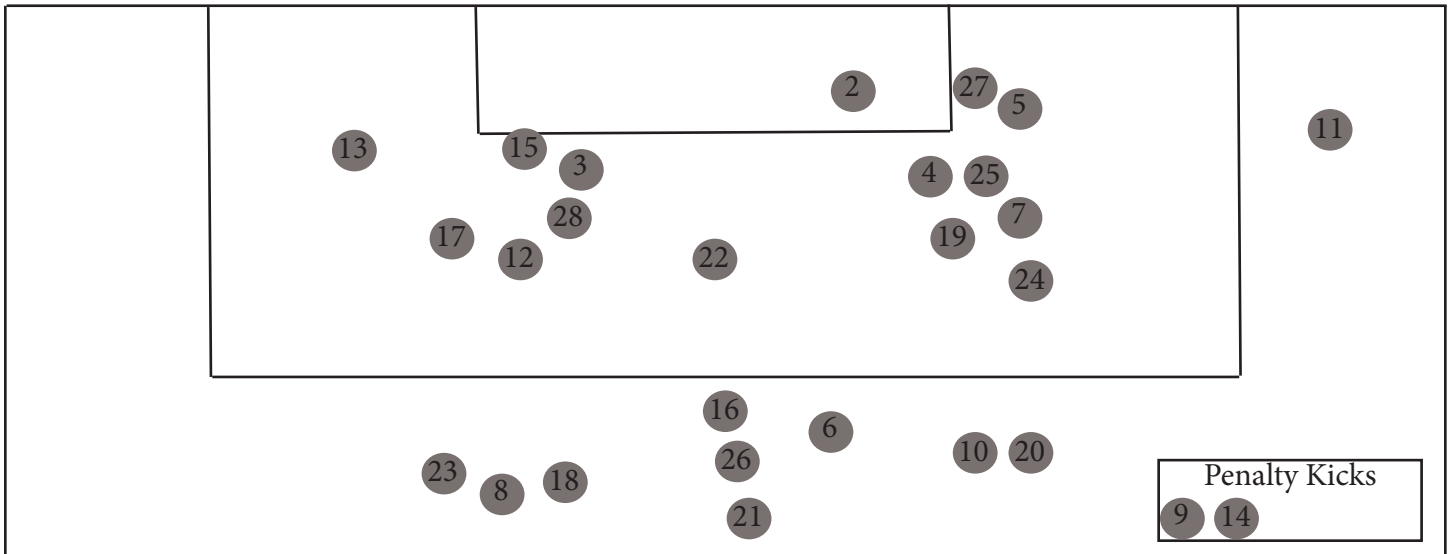

BYU GOAL CHART

BYU GOAL INFORMATION

- 1-Cameron Tucker (Coochan) vs. PSU, 57:06
- 2-Avery Walker (Flake) vs CSF, 25:38
- 3-Nadia Gomes vs. Utah, 56:05
- 4-Elise Flake (Gomes, Walker) vs. OSU, 2:54
- 5-Avery Walker vs. OSU, 23:34
- 6-Madie Mathews vs. OSU, 37:31
- 7-Madie Mathews (Gomes) vs. Ariz., 72:45
- 8-Nadia Gomes vs. Kansas, 28:07
- 9-Nadia Gomes vs. Kansas (PK), 40:25
- 10-Cameron Tucker (Mathews) vs. Kansas, 64:21