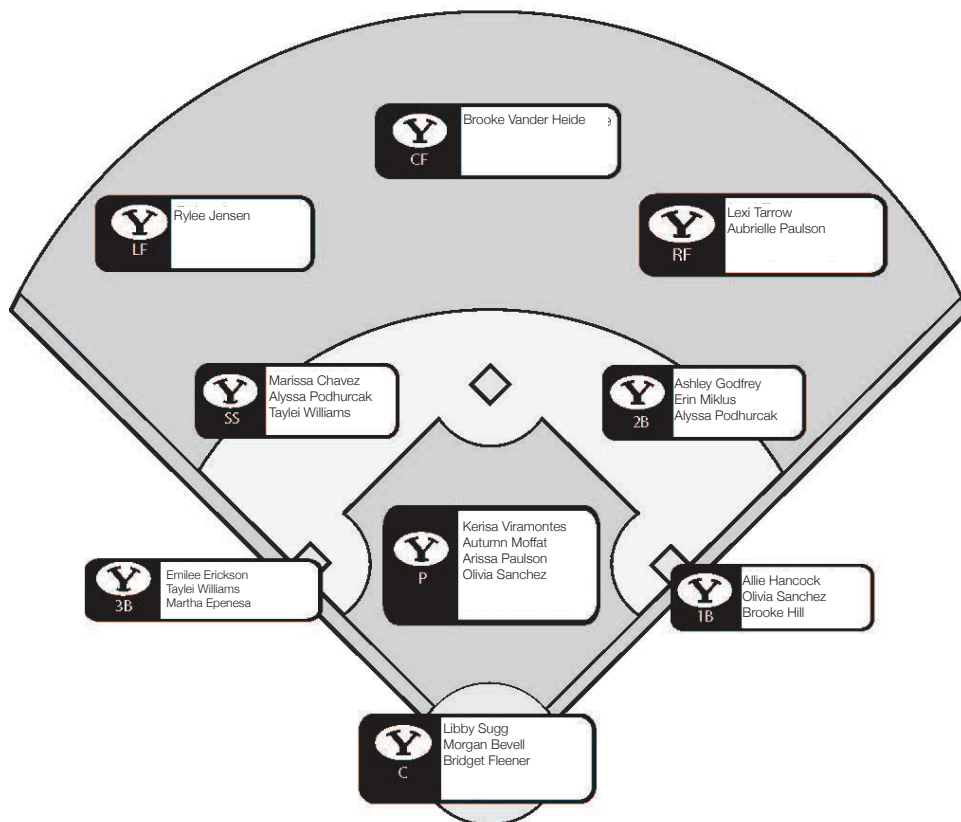

4-4 Libby Sugg went a perfect 4 for 4 against Southern Utah University, with her four hits becoming a new career-high. The senior also tallied three runs, two doubles, one homer and three RBI.

5 BYU is the five-time reigning West Coast Conference Champions and as BYU enters conference play the Cougars will seek to defend their title.

.714 In two games, Libby Sugg batted .714 going 2 for 3 with two runs, three RBI, one double and one walk in the first game and 3 for 4, one run, one RBI and a double in the second against UVU.

10-10-10 In the first of two games against UVU, BYU tallied 10 hits, 10 runs and 10 RBI. Libby Sugg, Ashley Godfrey and Emilee Erickson recorded two hits apiece in the game while Sugg and Marissa Chavez had three RBI.

23 Finishing the 2018 season, BYU ranked No. 23 nationally in slugging percentage at 0.476. The team was led by senior Libby Sugg with a slugging percentage of 0.707 ranking No. 58 nationally.

ROSTER BY POSITION