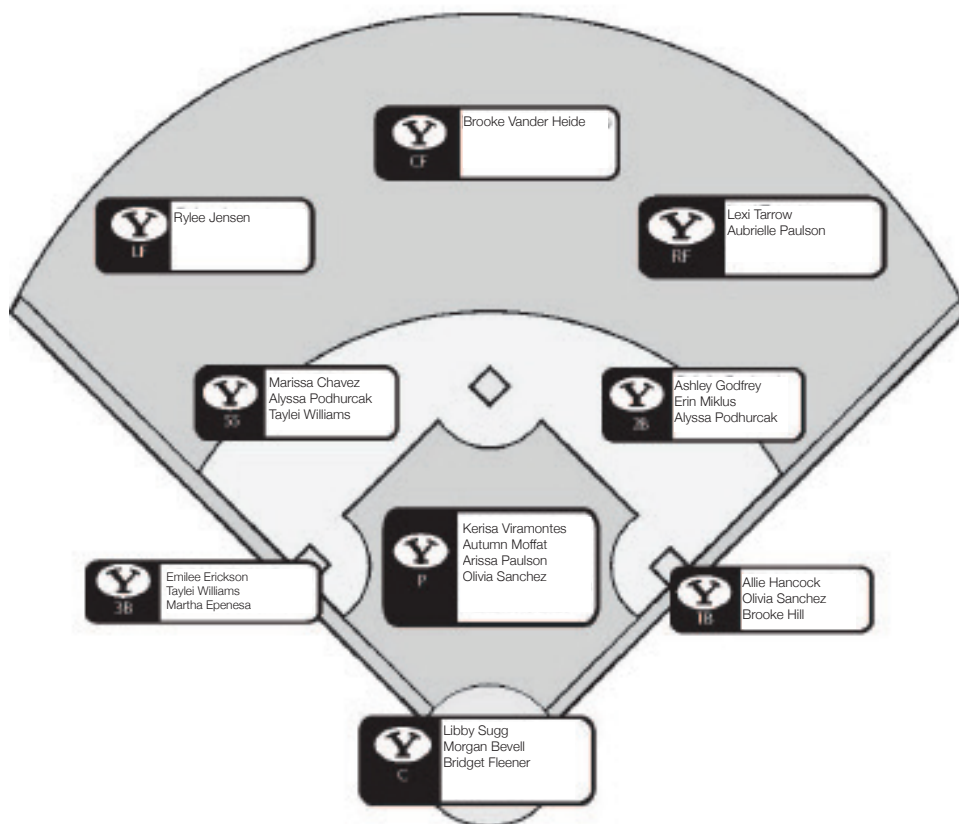

Duff Tittle
Associate AD/Communications
Office: (801) 422-8948; Cell: (801) 372-4401
Email: duff_tittle@byu.edu

Athletic Communications Fax: (801) 422-0633
Mailing Address: 30 SFH, Provo, UT 84602-2239

BYU SOFTBALL BY THE NUMBERS

0 In three straight games at the UCLA/Long Beach State Invitational, Autumn Moffatt recorded no earned runs through 15 innings.

3-3-3 In the game against UTEP, sophomore Erin Miklus went a perfect 3 for 3 at the plate while also scoring three runs. She also hit her first BYU double and tallied two RBI and one walk.

.597 Over the weekend, Rylee Jensen had a 0.597 batting average in five games including a 0.750 batting average against Long Beach State Invitational with four RBI and three runs

6 Against UTEP, Olivia Sanchez hit a grand slam. She also tallied another dinger later in the game finishing the game with six RBI.

12 The Cougars will play 12 teams from all of the Power 5 conferences in 2018 including four from the SEC, three from both the Big 12 and Pac-12 and one from the ACC and Big Ten.

14 Autumn Moffatt struck out 14 batters in four games, including six against Ohio.

19 Against UTEP, the Cougars scored 19 runs, a season high. Rylee Jensen had the most with a career-high of four, while Erin Miklus, Emilee Erickson and Libby Sugg added three each. Olivia Sanchez tacked on two more runs with one run coming from four other players.

ROSTER BY POSITION