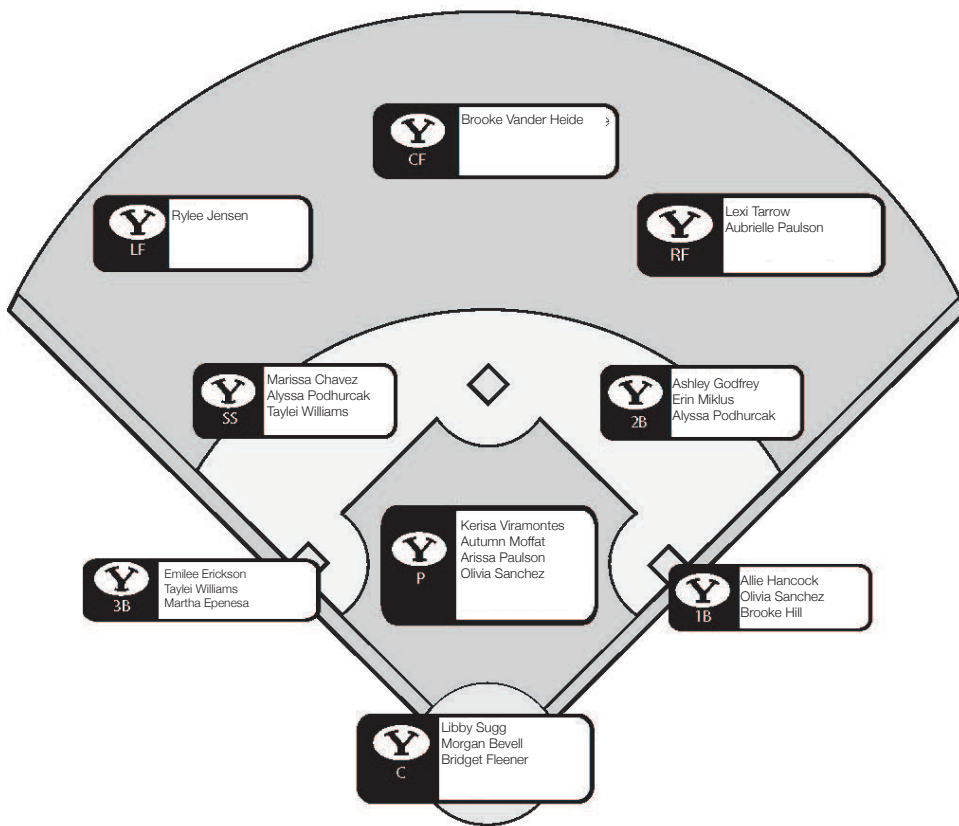

ROSTER BY POSITION