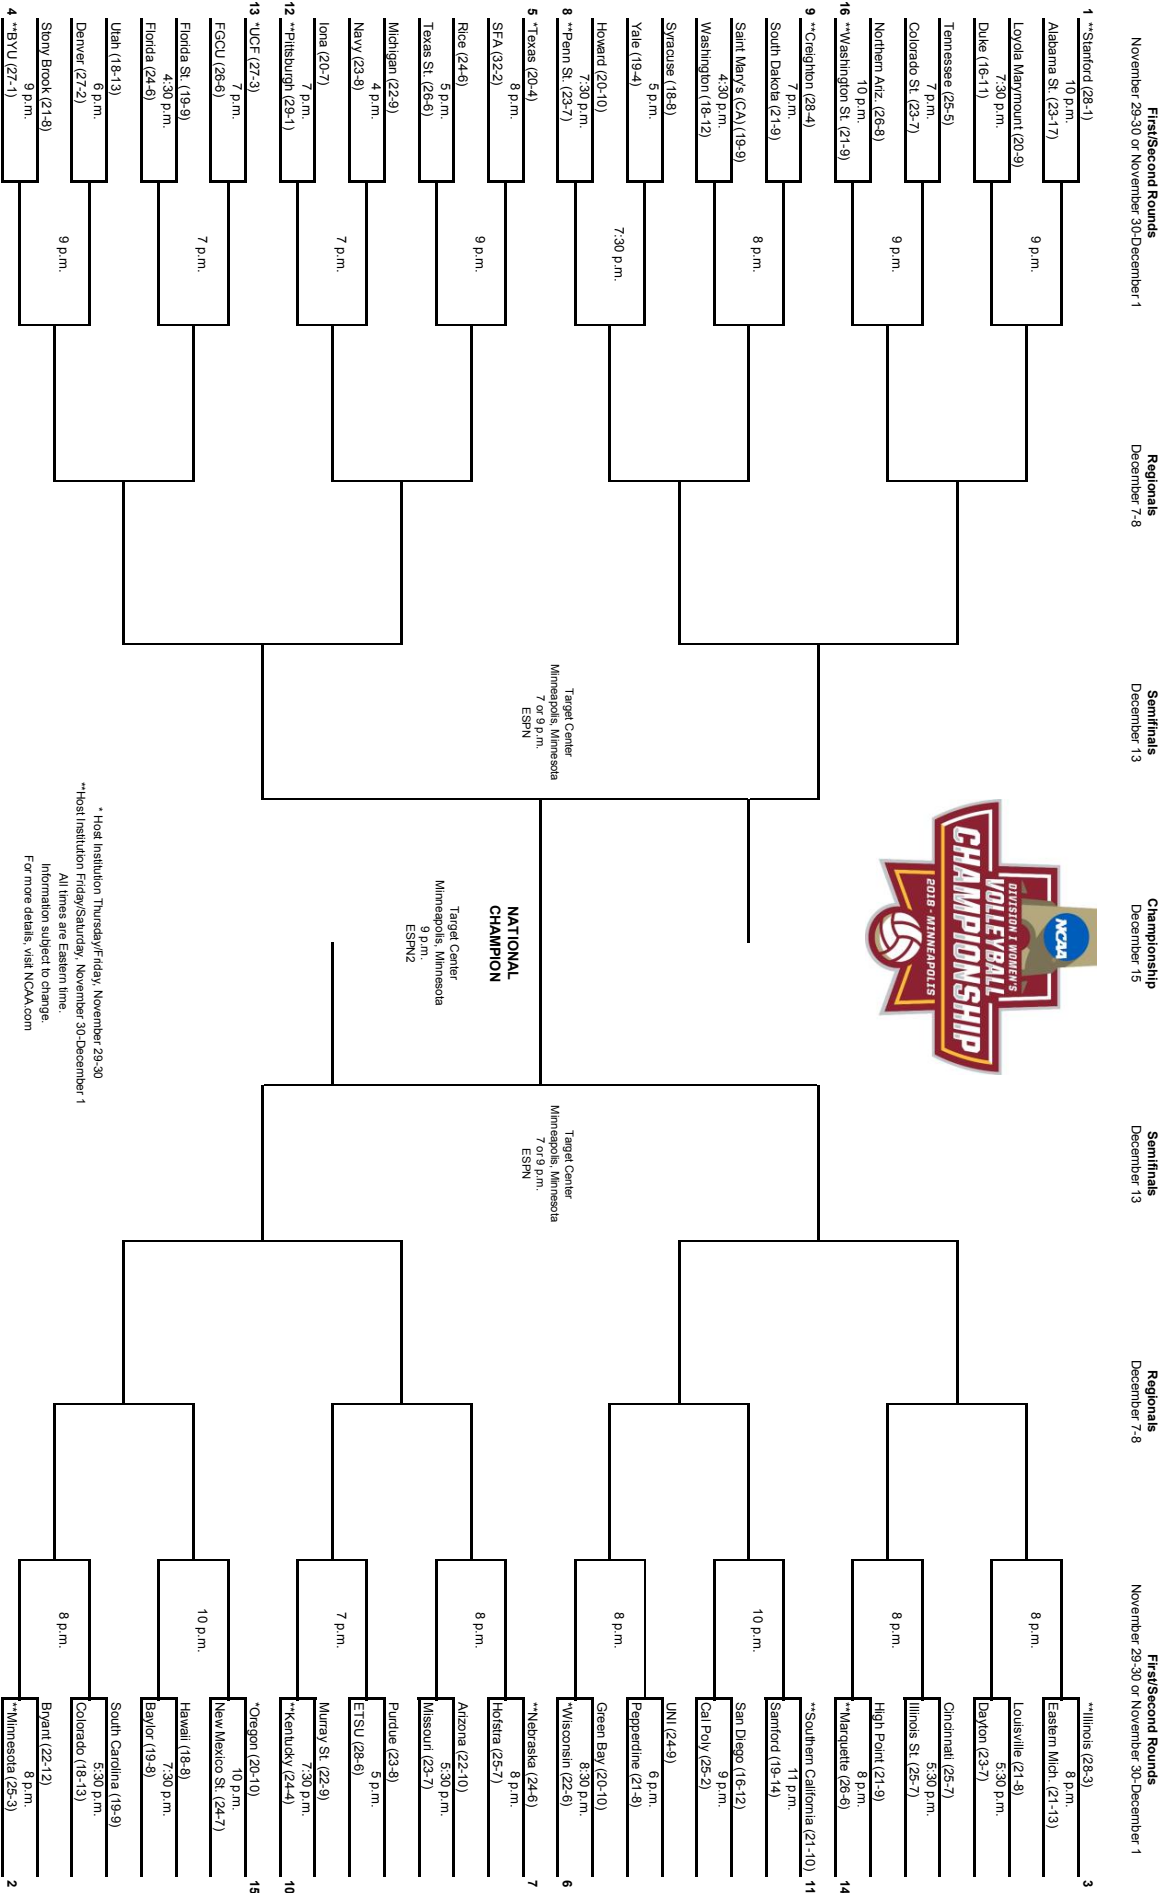

# 2018 NCAA Division I Women's Volleyball Championship

\* Host Institution Thursday/Friday, November 28-30  
 \*\* Host Institution Friday/Saturday, November 30-December 1  
 All times are Eastern time.  
 Information subject to change.  
 For more details, visit NCAA.com