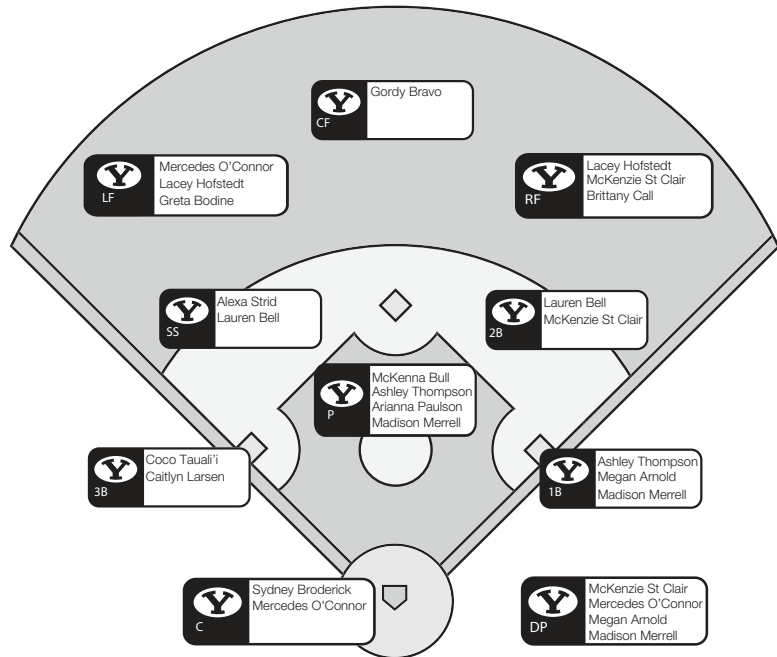

2014 Overall Record: 34-23
Conference Record/Finish: 12-2 / 1st
2014 Postseason: NCAA Washington Regional, 1-2 record
2014 Final National Ranking: 71
Starters Returning/Lost: 7/4
Lettermen Returning/Lost: 11/5
Newcomers: 6

SOFTBALL CONTACTS

McKay Perry
Softball Media Relations Director
Office: (801) 422-8999
Cell: (707) 533-7420
Email: softball_sid@byu.edu

Ralph Zobel
Assistant Softball Media Relations
Office: (801) 422-9769; Cell: (801) 367:3554
Email: ralph_zobel@byu.edu

Duff Tittle
Associate AD/Communications
Office: (801) 422-8948; Cell: (801) 372-4401
Email: duff_tittle@byu.edu

Athletic Communications Fax: (801) 422-0633
Mailing Address: 30 SFH, Provo, UT 84602-2239

BYU SOFTBALL BY THE NUMBERS

- **1** Sophomore pitcher McKenna Bull (34-7) is tied for No. 1 in the country in victories.
- **11** Gordy Bravo has the No. 11 average in the nation by hitting .463 at the plate. Senior Lacey Hofstedt is 34th in the NCAA with her career-high .442 average this season.
- **21** BYU's team batting average is ranked 21st with .335. The Cougars are also ranked No. 25 in on-base percentage with .418
- **24** Hofstedt has 24 stolen bases on the year. Her 2013 total of 25 is a BYU record.
- **34** Bull's shutout win over Utah Valley on May 5 broke the record for most victories in a single season, surpassing former pitcher Paige Affleck 32-win mark in 2010. Her 34th win came in the regular season finale against LMU.

PROBABLE STARTERS

TEAM STAT RANKINGS (NCAA RANK-CONFERENCE RANK-VALUE)

Category (#ranked)	BYU			OREGON			FRESNO ST.			NDSU		
	NCAA	WCC	Value	NCAA	Pac-12	Value	NCAA	MW	Value	NCAA	Sum-	Value
Batting Average (287)	21	1	.335	3	2	.368	26	2	.328	20	1	.337
DP/game (283)	65	4	.39	255	9	.17	206	9	.22	281	6	.12
ERA (287)	67	2	3.09	26	1	2.45	23	1	2.38	27	1	2.48
Fielding % (287)	182	6	.954	93	6	.964	119	2	.962	29	1	.972
Scoring (287)	34	1	6.24	8	4	7.69	47	2	5.87	25	1	6.63
SB/game (287)	58	1	1.29	26	1	1.65	108	3	1.04	5	1	2.31
WL % (272)	19	1	.765	3	1	.885	25	1	.741	11	1	.827