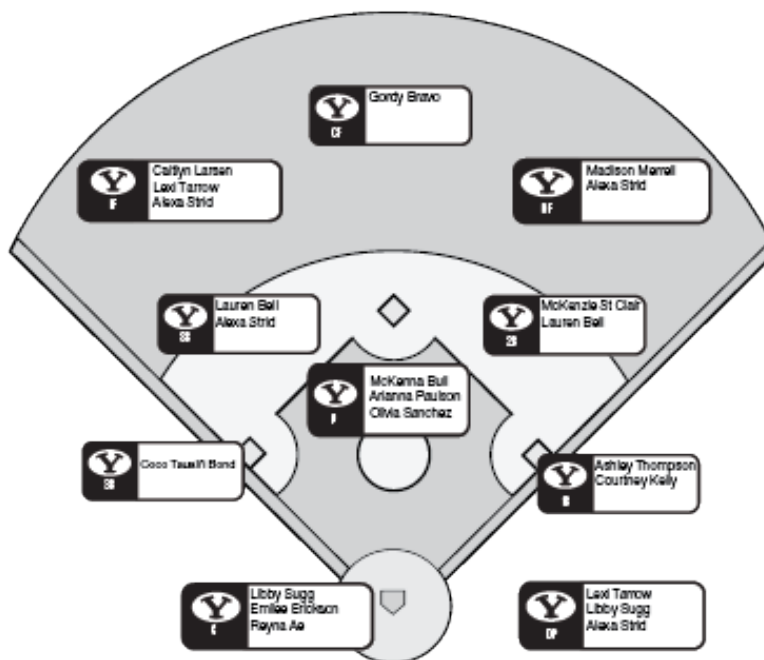

SOFTBALL CONTACTS

Kimberlie Haner
Softball Media Relations Director
Office: (801) 422-8999
Cell: (503) 758-9698
Email: softball_sid@byu.edu

Ralph Zobell
Assistant Softball Media Relations
Office: (801) 422-9769; Cell: (801) 367:3554
Email: ralph_zobell@byu.edu

Duff Tittle
Associate AD/Communications
Office: (801) 422-8948; Cell: (801) 372-4401
Email: duff_tittle@byu.edu

Athletic Communications Fax: (801) 422-0633
Mailing Address: 30 SFH, Provo, UT 84602-2239

BYU SOFTBALL BY THE NUMBERS

1. **6** Junior pitcher McKenna Bull is ranked sixth in the nation in strikeouts. She is also ranked second in the BYU record books with 709. This season so far she has 247, including seven games with double-digit strikeouts.
2. **13** BYU has shutout 13 teams so far this season: San Jose State, Creighton, Grand Canyon, Boise State, Bethune-Cookman, UTEP, Utah Valley twice, Loyola Marymount and Saint Mary's twice.
3. **15** Freshman catcher Libby Sugg has 15 home runs so far this season, which is ranked No. 24 in the NCAA. Sugg is ranked No. 24 for home runs per game in the NCAA. She also leads the team in RBI with 47.
4. **15** BYU defeated No. 15 Arizona 4-1 in Tucson on March 3. This was BYU's first win over a top-15 team on the road since the win over No. 7 Texas in the NCAA Regional in 2010.

PROBABLE STARTERS