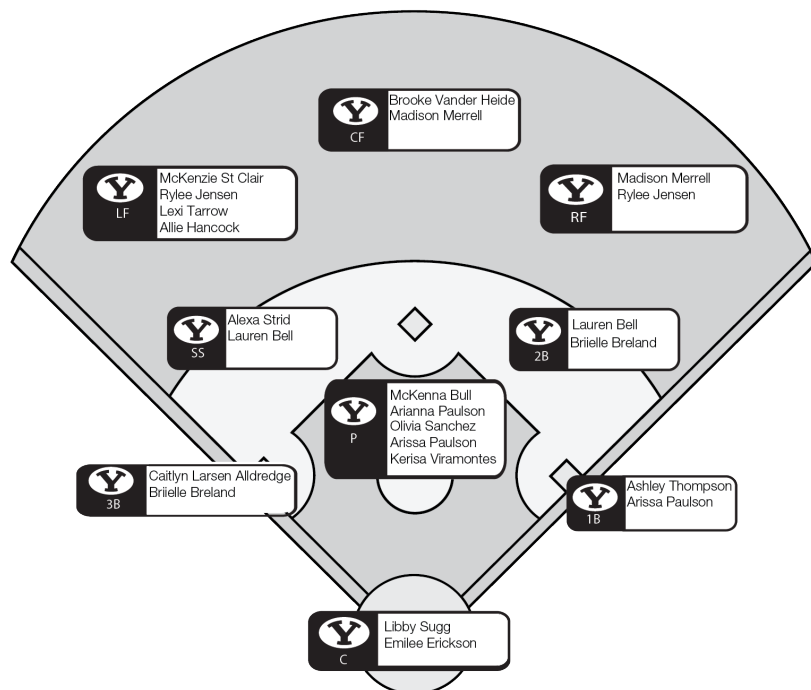

ROSTER BY POSITION