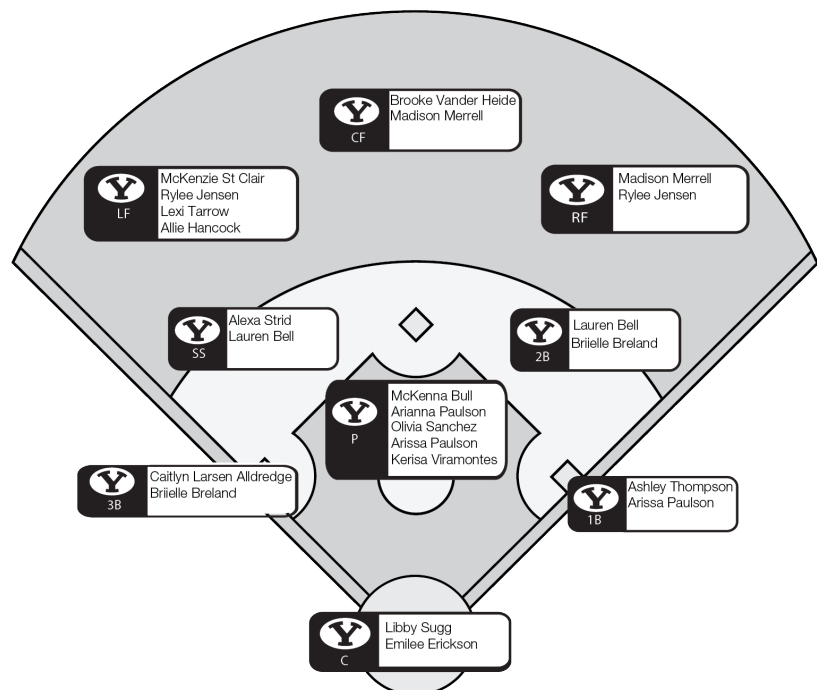

ROSTER BY POSITION