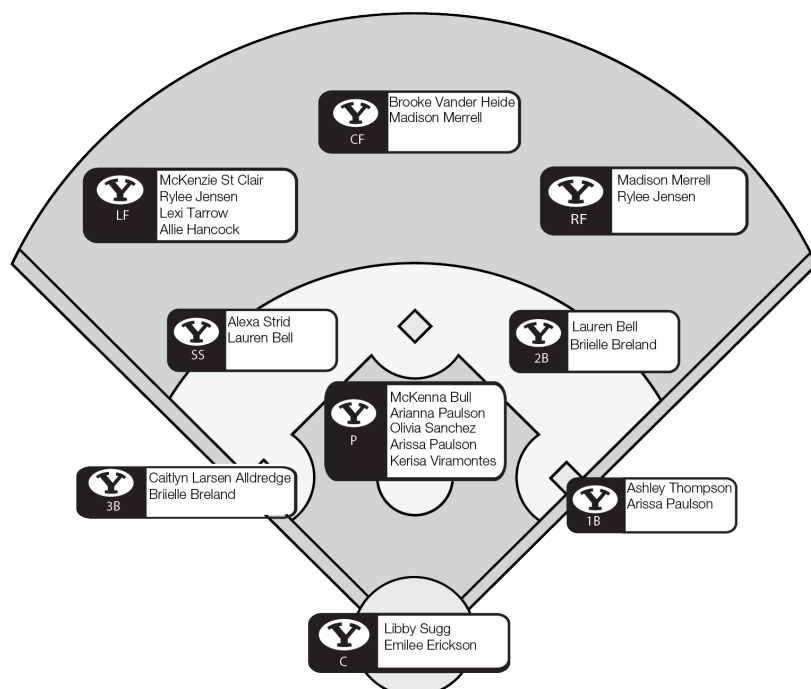

ROSTER BY POSITION