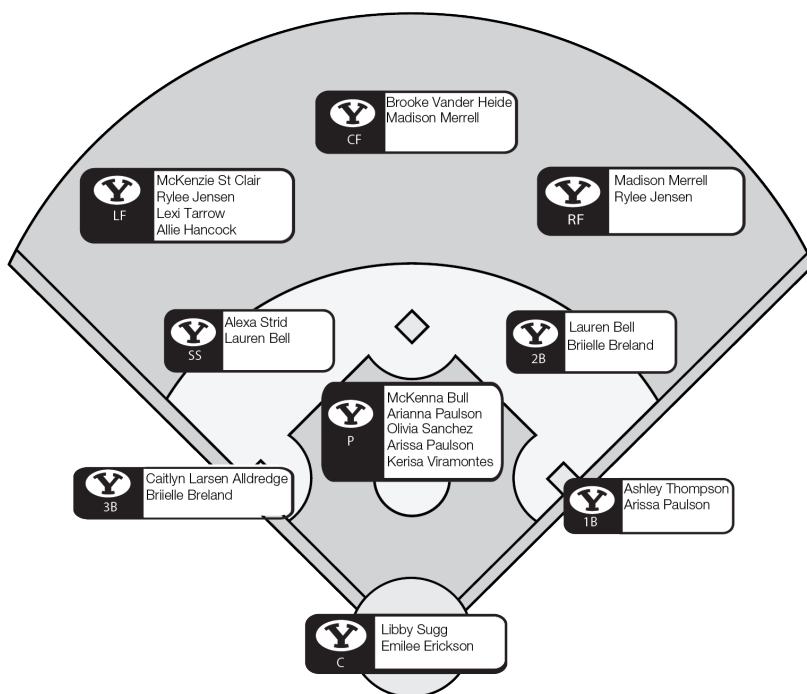

ROSTER BY POSITION

NATIONAL RANKINGS

ESPN.com/USA Softball

#	Team (1st place)	Record	Previous Rnk.
1	Florida (3)	15-1	3
2	Florida State (7)	15-1-1	1
3	Auburn (2)	14-2	2
4	Oregon	14-0	6
5	Texas A&M (6)	15-0	18
6	Arizona (1)	15-1	9
7	Washington	11-2	7
8	UCLA	13-3	4
T9	Alabama	13-2	10
79	Oklahoma	9-4	5
11	Minnesota (1)	14-0	11
12	LSU	12-2	8
13	James Madison	12-2	15
14	Michigan	9-4-1	14
15	Tennessee	13-2	13
16	Utah	11-2	17
17	Georgia	14-3	12
18	California	12-1	21
19	Louisiana	11-4	16
20	Arizona State	12-3	19
21	Kentucky	10-4	24
22	Baylor	14-3	25
23	Ole Miss	12-2	NR
24	Pittsburgh	12-2	20
25	Missouri	7-5	22