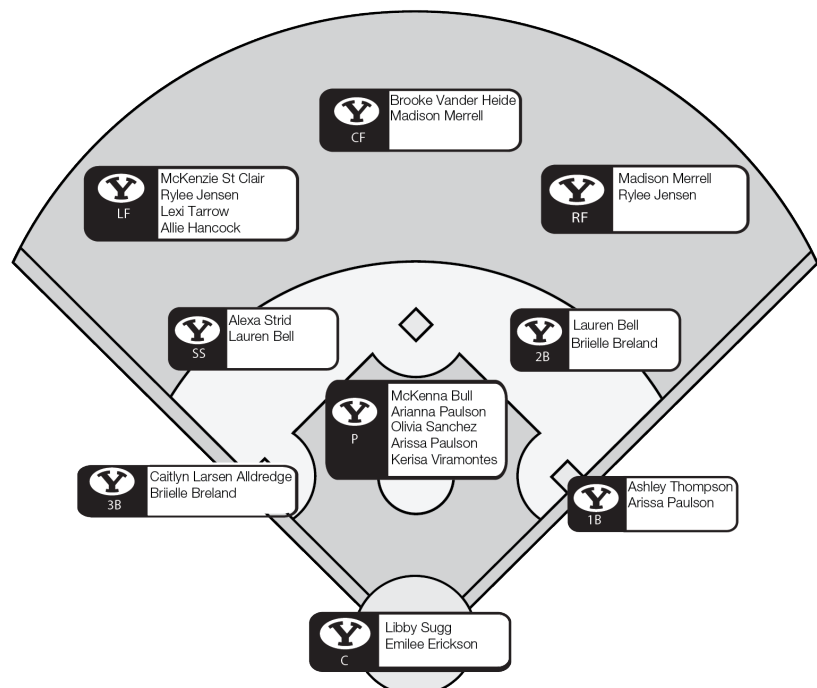

ROSTER BY POSITION