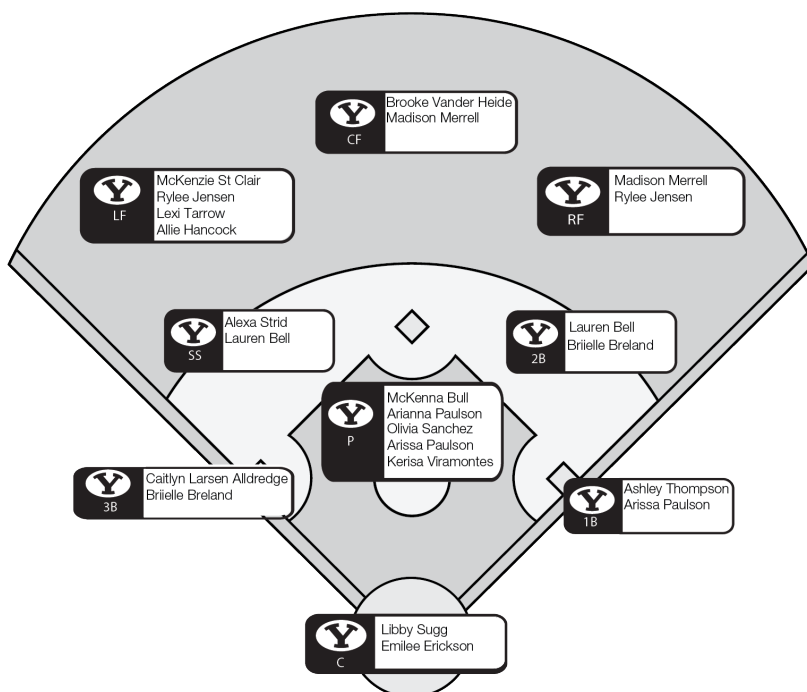

ROSTER BY POSITION