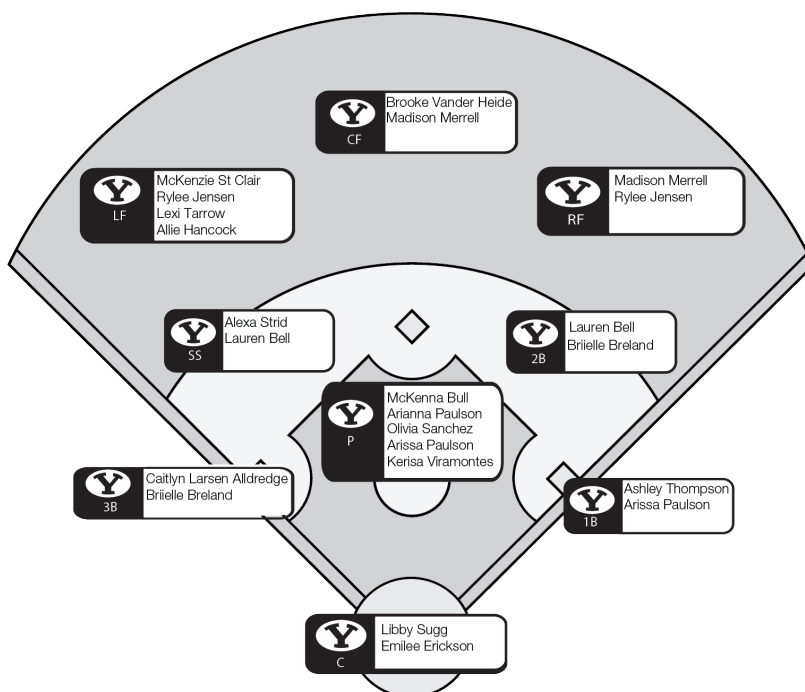

ROSTER BY POSITION