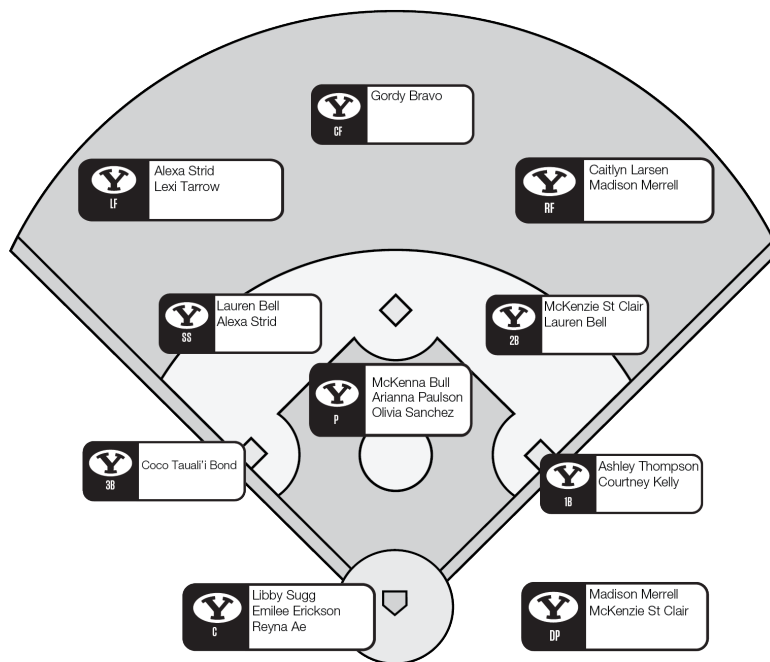

2015 Overall Record: 40-14
Conference Record/Finish: 13-2 / 1st
2015 Postseason: NCAA Eugene Regional, 1-2 record
2015 Final National Ranking: 56
Starters Returning/Lost: 7/3
Lettermen Returning/Lost: 10/8
Newcomers: 7

SOFTBALL CONTACTS

Kimberlie Haner
Softball Media Relations Director
Office: (801) 422-8999
Cell: (503) 758-9698
Email: softball_sid@byu.edu

Ralph Zobell
Assistant Softball Media Relations
Office: (801) 422-9769; Cell: (801) 367:3554
Email: ralph_zobell@byu.edu

Duff Tittle
Associate AD/Communications
Office: (801) 422-8948; Cell: (801) 372-4401
Email: duff_tittle@byu.edu

Athletic Communications Fax: (801) 422-0633
Mailing Address: 30 SFH, Provo, UT 84602-2239

BYU SOFTBALL BY THE NUMBERS

1. **2** Junior pitcher McKenna Bull finished the 2015 season tied for No. 2 in the country in victories with a 34-9 record.
2. **19** Gordy Bravo had the No. 19 average in the nation in 2015 by hitting .444 at the plate.
3. **23** In 2015, BYU's team batting average was ranked 23rd with .328.
4. **34** Bull's shutout win over Utah Valley on May 5, 2015 broke the record for most victories in a single season, surpassing former pitcher Paige Affleck 32-win mark in 2010. Her 34th win came in the regular season finale against LMU.
5. **40** BYU reached 40 wins in 2015, the ninth time the Cougars have had 40-plus wins in a season. The last time they reached that total was in 2012 when they finished with a 45-15 record.

PROBABLE STARTERS